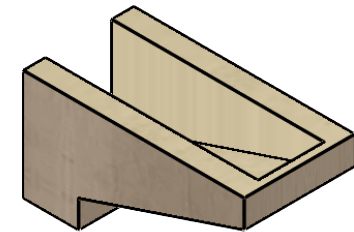

ITEM NUMBER: CORU05X10X05CLERCPR

5"W X 10"D X 5"H SERIES 3 WIDE CLEMMONS ROUGH CEDAR TIMBERTHANE
FAUX WOOD CORBEL, PRIMED

SIDE PROFILE

FRONT PROFILE

ISOMETRIC

EKENA MILLWORK
2300 WEST MAIN ST.
CLARKSVILLE, TX 75426
TOLL FREE: 866-607-0453
WWW.EKENAMILLWORK.COM