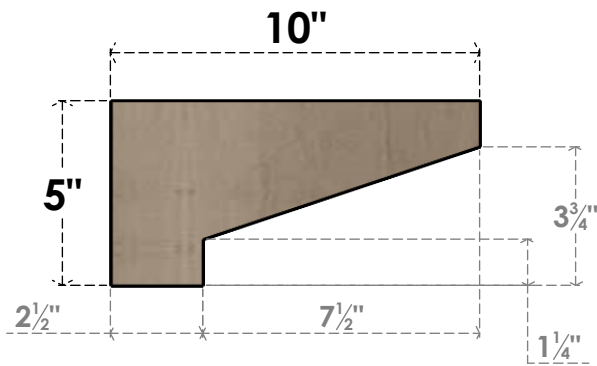

ITEM NUMBER: CORU05X10X05CLERCPR

5"W X 10"D X 5"H SERIES 3 WIDE CLEMMONS ROUGH CEDAR TIMBERTHANE
FAUX WOOD CORBEL, PRIMED

SIDE PROFILE

FRONT PROFILE

ISOMETRIC

EKENA MILLWORK
2300 WEST MAIN ST.
CLARKSVILLE, TX 75426
TOLL FREE: 866-607-0453
WWW.EKENAMILLWORK.COM

NOTES

1. INSTALLATION TO BE COMPLETED IN ACCORDANCE WITH MANUFACTURER'S SPECIFICATIONS.
2. DRAWING MAY NOT BE TO SCALE
3. THIS DRAWING IS INTENDED FOR DESIGN AND PLANNING PURPOSES ONLY.
4. ALL INFORMATION CONTAINED HEREIN WAS CURRENT AT THE TIME OF DEVELOPMENT BUT MUST BE REVIEWED AND APPROVED BY THE PRODUCT MANUFACTURER TO BE CONSIDERED ACCURATE.
5. TIMBERTHANE ARCHITECTURAL PRODUCTS ARE MADE FROM HIGH DENSITY URETHANE AND COME FACTORY PRIMED