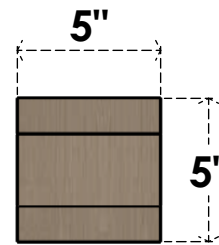

ITEM NUMBER: CORU05X10X05CLERCPR

5"W X 10"D X 5"H SERIES 3 WIDE CLEMMONS ROUGH CEDAR TIMBERTHANE
FAUX WOOD CORBEL, PRIMED

SIDE PROFILE

FRONT PROFILE

ISOMETRIC

EKENA MILLWORK
2300 WEST MAIN ST.
CLARKSVILLE, TX 75426
TOLL FREE: 866-607-0453
WWW.EKENAMILLWORK.COM