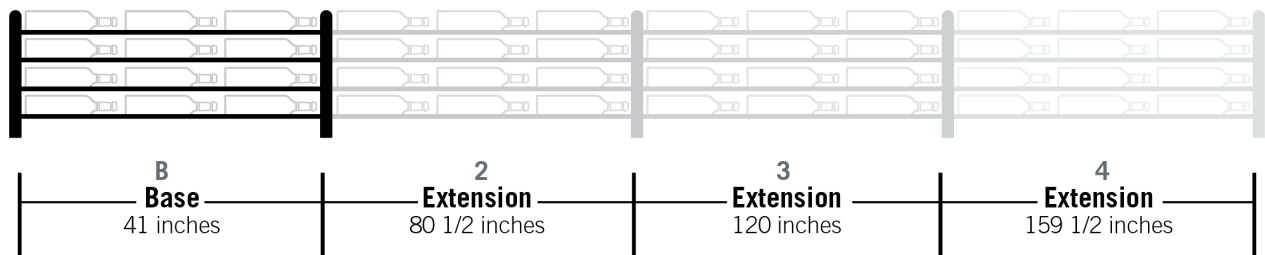

Evolution Wine Wall 45" 3C

Spec Sheet for WW-451 (27-bottle wine rack)

VINTAGEVIEW®
MOVING WINE STORAGE FORWARD

4690 Joliet St., Denver, CO 80239 | phone: 866.650.1500 | fax: 866.650.1501 | VintageView.com