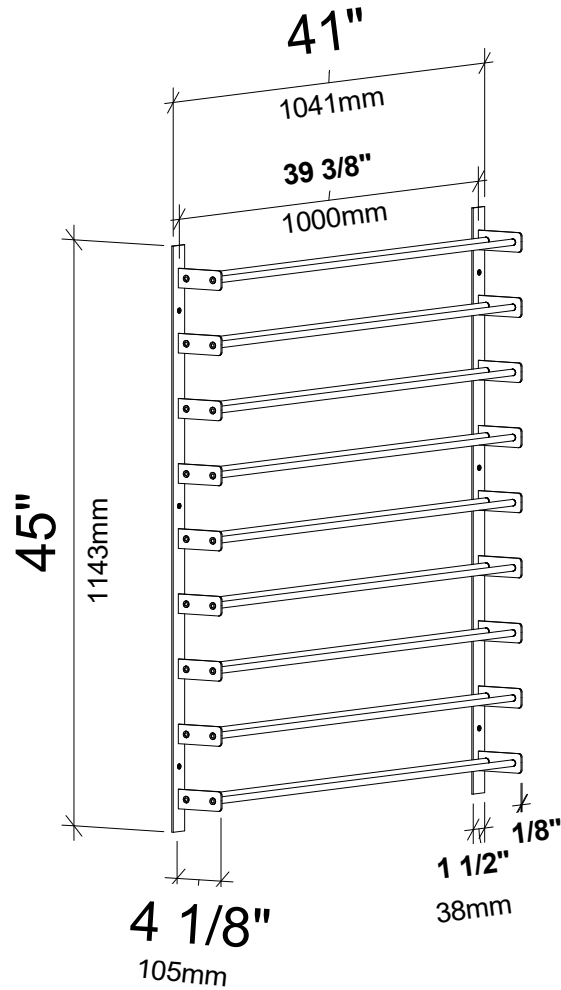

Evolution Wine Wall 45" 3C

Spec Sheet for WW-451 (27-bottle wine rack)

VINTAGEVIEW®
MOVING WINE STORAGE FORWARD

4690 Joliet St., Denver, CO 80239 | phone: 866.650.1500 | fax: 866.650.1501 | VintageView.com