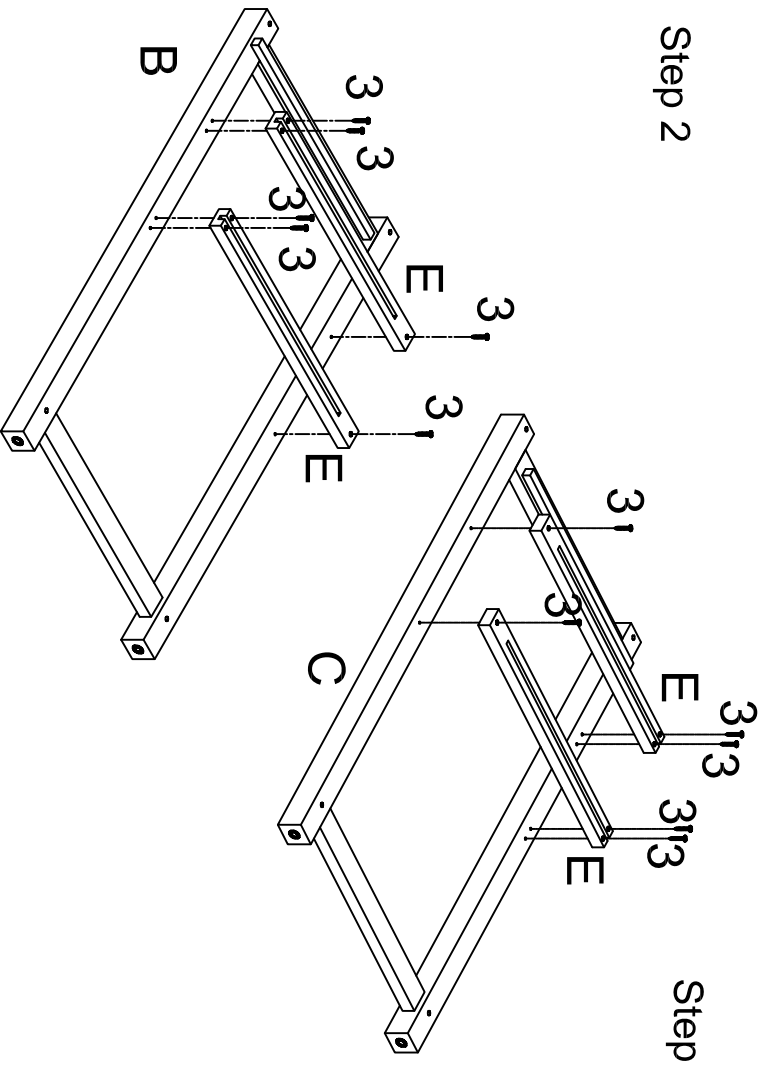

Corner Housewares
 3665 A Rt 112 Coram, NY 11727
 866-304-3936

A		1pcs
B		1pcs
C		1pcs
D		1pcs
E		4pcs
F-I		1pcs
J		2pcs
1		8pcs
2		8pcs
3		12pcs
4		8pcs
5		1pcs
6		2pcs
7		1pcs
8		1pcs
9		2pcs
10		2pcs

www.cornerhousewares.com
 contact@cornerhousewares.com

PRODUCT WARRANTY
 Corner Housewares offers replacement of items and parts with factory defects within one year of dated sales receipt. Customers may call toll free: (866) 304-3936

Step 1

Step 3

Step 2

Step 4

Step 5

Step 7

Step 6

Step 8