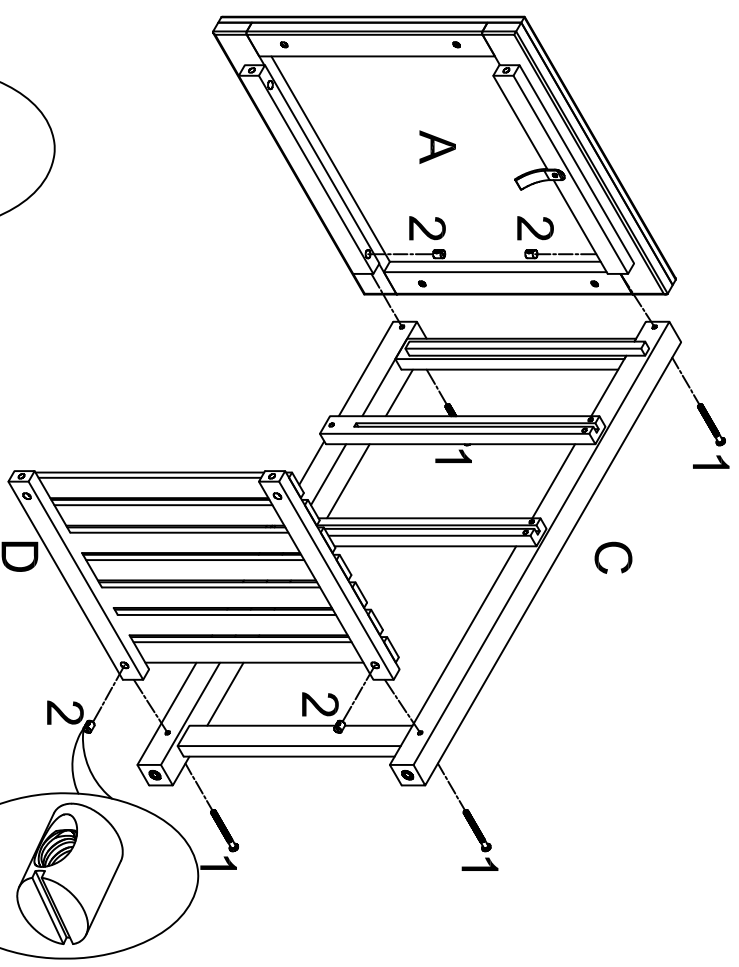

Step 1

Step 3

Step 2

Step 4