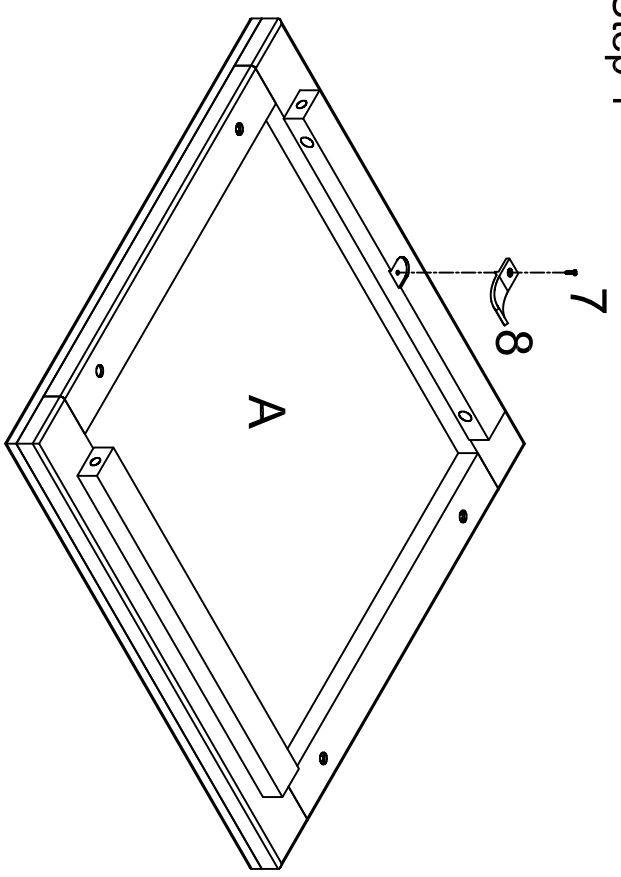

Step 1

Step 3

Step 2

Step 4