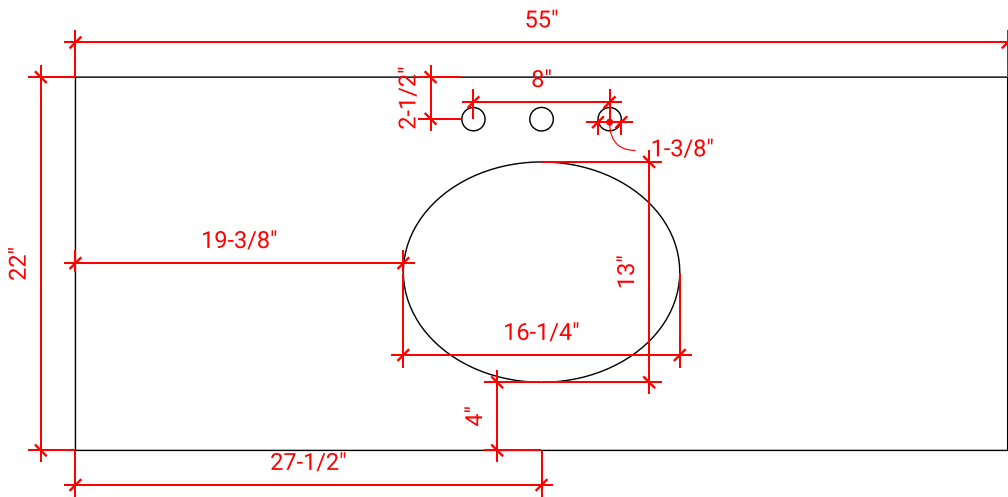

## OVERALL DIMENSIONS

55" W x 22" D x 1.5" H

## FEATURES

- Solid countertop with mitered edges & seams
- Undermount white oval sink
- Pre-drilled for 8" widespread faucet

## COUNTERTOP PLAN VIEW

## EDGE SIDE VIEW