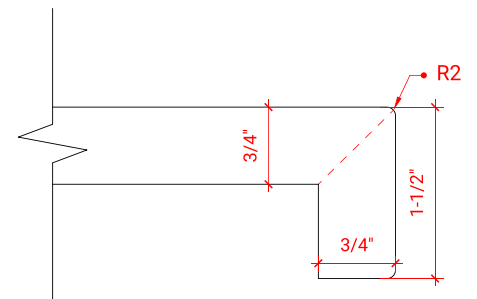

EDGE SIDE VIEW