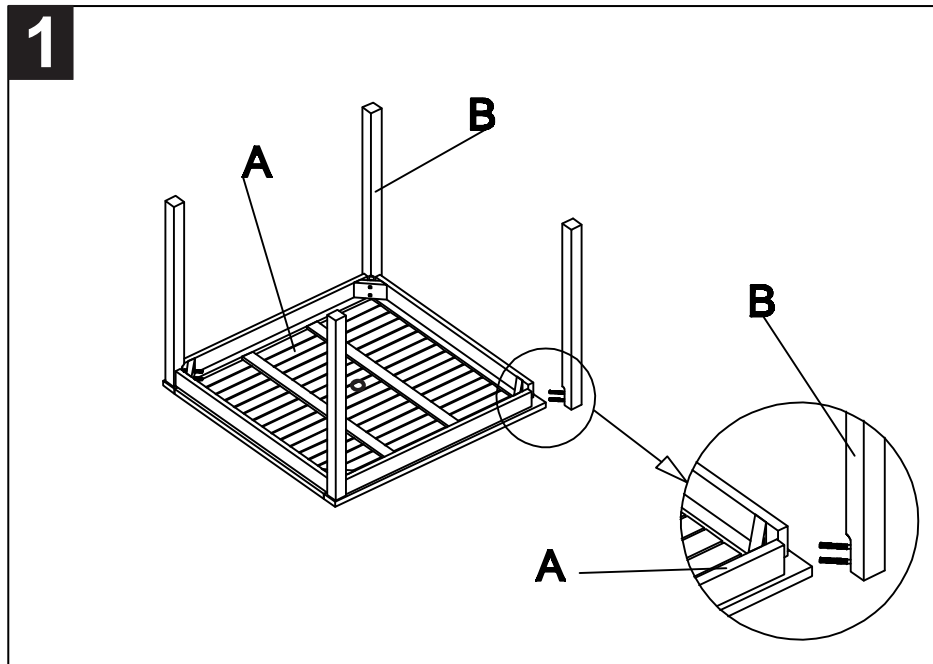

NOTICE

Please make sure that you have all parts indicated before you begin assembly of this item.

Part List and Hardware List

PIECE	DESCRIPTION	PICTURE	QUANTITY
A	Back		1X
B	Seat		1X
C	Right side		1X
D	Left side		1X
E	Support		2X
H1	Allen Bolt	 M6x70	6X
H2	Screw	 M4x35	2X
H3	Bolt extra	 M6x50	1X
H4	Allen Key		1X

 **SAFAVIEH**
OUTDOOR LIVING

MODEL# PAT6720

Product Dimension: 22.83"W x 24.02"D x 34.65"H

Weight capacity : 300 lbs

Warning : Do not stand on the chair

Warning : Do not torque bolts / screws

PREPARATION

Before beginning the assembly of the product, make sure all parts are present. Compare the parts with the package contents list and hardware contents list. If any parts are missing or damaged, do not attempt to assemble the product. Tool required for assembly (included): Wrench.

Step 1: turn the table top (A). Then attach the 4 legs (B) as shown on the picture.

Step 2: use the wrench (C) to tighten all bolts as shown on the picture.

CARE AND MAINTENANCE

Store outdoor furniture indoors or cover well when it is not in use. Dust regularly with small brush or vacuum. Spills should be taken care of immediately before they harden or stain with a slightly dampened sponge.