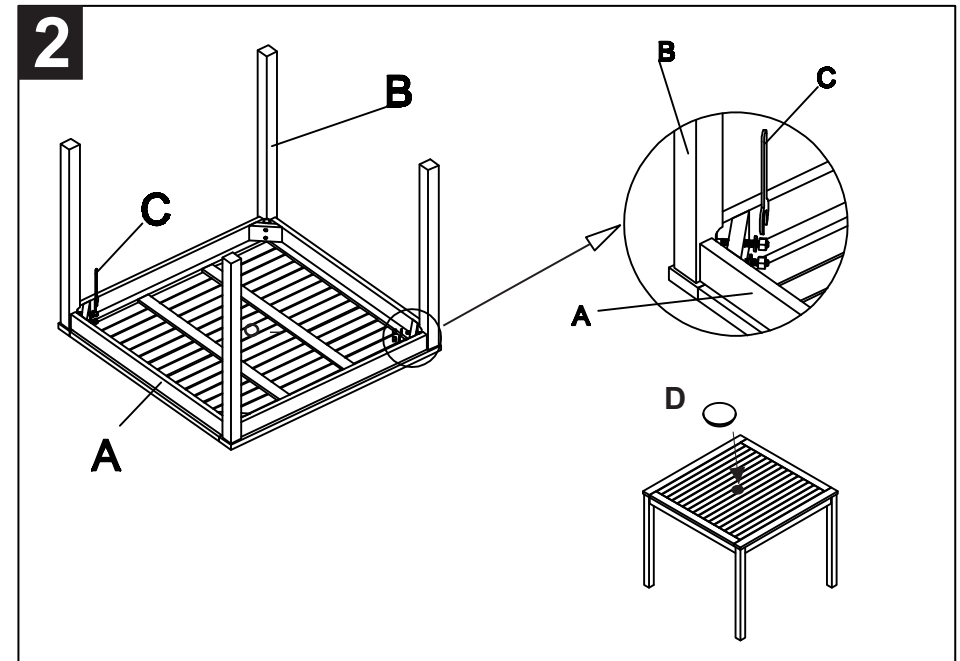

NOTICE

Please make sure that you have all parts indicated before you begin assembly of this item.

Part List and Hardware List

PIECE	DESCRIPTION	PICTURE	QUANTITY
A	Back		1X
B	Seat		1X
C	Right side		1X
D	Left side		1X
E	Support		2X
H1	Allen Bolt	 M6x70	6X
H2	Screw	 M4x35	2X
H3	Bolt extra	 M6x50	1X
H4	Allen Key		1X

 **SAFAVIEH**
OUTDOOR LIVING

MODEL# PAT6720

Product Dimension: 22.83"W x 24.02"D x 34.65"H

Weight capacity : 300 lbs

Warning : Do not stand on the chair

Warning : Do not torque bolts / screws

PREPARATION

Before beginning the assembly of the product, make sure all parts are present. Compare the parts with the package contents list and hardware contents list. If any parts are missing or damaged, do not attempt to assemble the product. Tool required for assembly (included): Wrench.

Step 1: turn the table top (A). Then attach the 4 legs (B) as shown on the picture.

Step 2: use the wrench (C) to tighten all bolts as shown on the picture.

CARE AND MAINTENANCE

Store outdoor furniture indoors or cover well when it is not in use. Dust regularly with small brush or vacuum. Spills should be taken care of immediately before they harden or stain with a slightly dampened sponge.