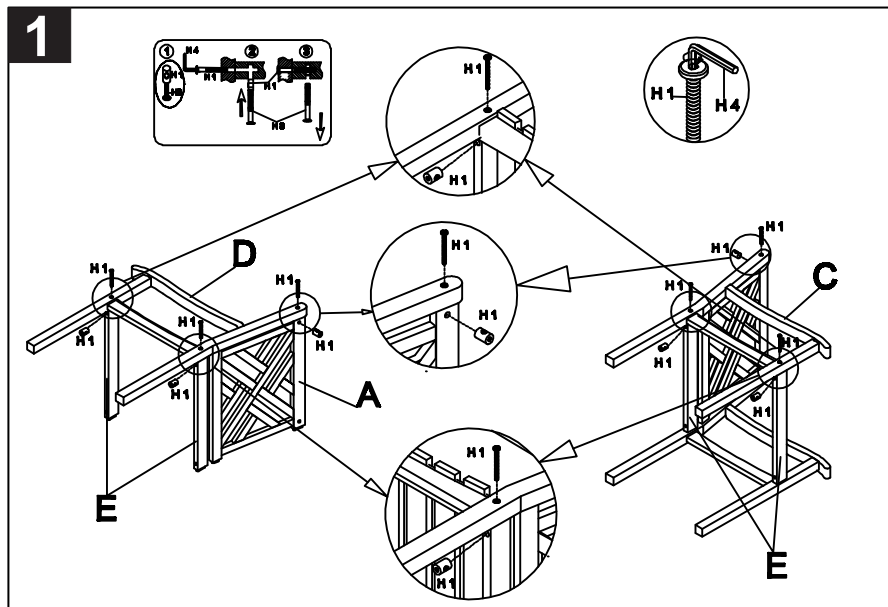

PREPARATION

Before beginning the assembly of the product, make sure all parts are present. Compare the parts with the package contents list and hardware contents list. If any parts are missing or damaged, do not attempt to assemble the product. Tool required for assembly (included): Allen Key.

Step 1: attach left side (D) to the back (A). Then attach the supports (E) as shown on the picture by using the Allen Bolt (H1) and tighten it with the Allen Key (H4). Continue with the right side (C) in the same way. Make sure to tighten all bolts (H1) before You continue with step 2.

NOTICE

Please make sure that you have all parts indicated before you begin assembly of this item.

Part List and Hardware List

PIECE	DESCRIPTION	PICTURE	QUANTITY
A	Back		1X
B	Seat		1X
C	Right side		1X
D	Left side		1X
E	Support		2X
H1	Allen Bolt	 M6x70	6X
H2	Screw	 M4x35	2X
H3	Bolt extra	 M6x50	1X
H4	Allen Key		1X

 **SAFAVIEH**
OUTDOOR LIVING

MODEL# PAT6720

Product Dimension: 35.43"W x 35.43"D x 29.53"H

Weight capacity : 40 lbs.

Warning : Do not stand on the table

Warning : Do not torque bolts / screws