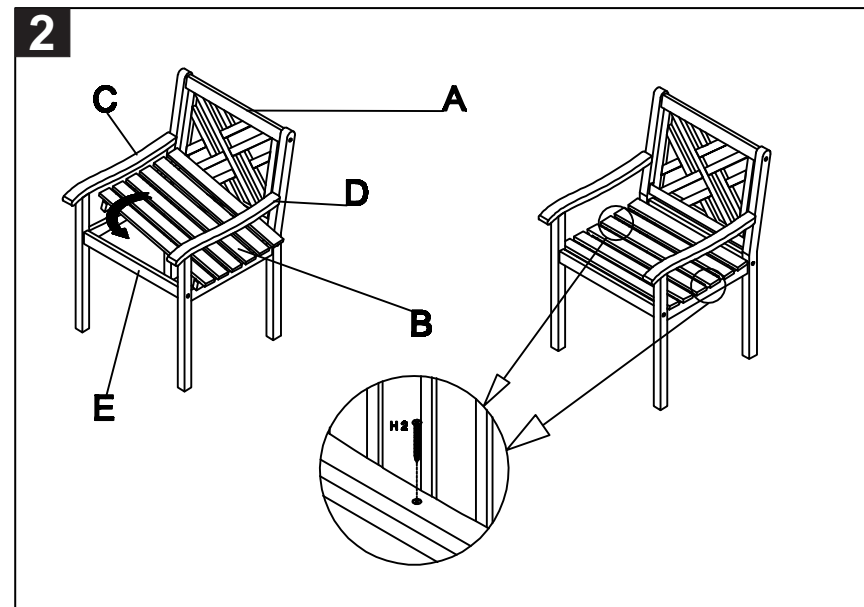

Step 1: attach left side (D) to the back (A). Then attach the supports (E) as shown on the picture by using the Allen Bolt (H1) and tighten it with the Allen Key (H4). Continue with the right side (C) in the same way. Make sure to tighten all bolts (H1) before You continue with step 2.

Step 2: put the seat (B) inside the chair and use the screws (H2) as shown on the picture, tighten all with a screwdriver.

CARE AND MAINTENANCE

Store outdoor furniture indoors or cover well when it is not in use. Dust regularly with small brush or vacuum. Spills should be taken care of immediately before they harden or stain with a slightly dampened sponge.

 **SAFAVIEH**
OUTDOOR LIVING

MODEL# PAT6720

Product Dimension: 22.83"W x 24.02"D x 34.65"H

Weight capacity : 300 lbs

Warning : Do not stand on the chair

Warning : Do not torque bolts / screws

PREPARATION

Before beginning the assembly of the product, make sure all parts are present. Compare the parts with the package contents list and hardware contents list. If any parts are missing or damaged, do not attempt to assemble the product. Tool required for assembly (included): Wrench.

 **SAFAVIEH**
OUTDOOR LIVING

MODEL# PAT6720

Product Dimension: 35.43"W x 35.43"D x 29.53"H

Weight capacity : 40 lbs.

Warning : Do not stand on the table

Warning : Do not torque bolts / screws