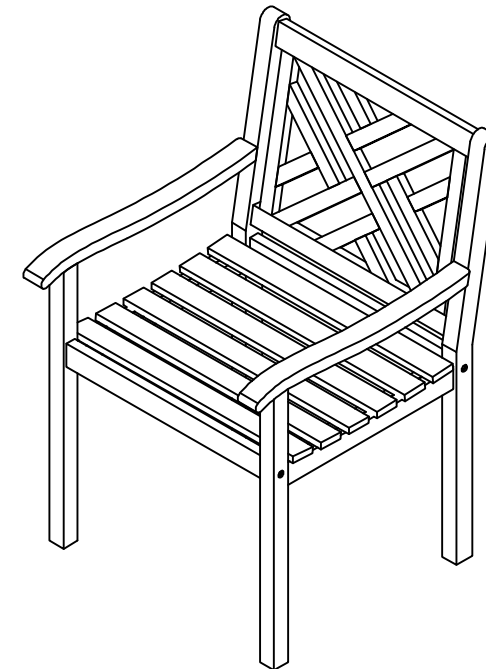

Step 2: put the seat (B) inside the chair and use the screws (H2) as shown on the picture, tighten all with a screwdriver.

CARE AND MAINTENANCE

Store outdoor furniture indoors or cover well when it is not in use. Dust regularly with small brush or vacuum. Spills should be taken care of immediately before they harden or stain with a slightly dampened sponge.

NOTICE

Please make sure that you have all parts indicated before you begin assembly of this item.

Part List and Hardware List

PIECE	DESCRIPTION	PICTURE	QUANTITY
A	Back		1X
B	Seat		1X
C	Right side		1X
D	Left side		1X
E	Support		2X
H1	Allen Bolt	 M6x70	6X
H2	Screw	 M4x35	2X
H3	Bolt extra	 M6x50	1X
H4	Allen Key		1X

 **SAFAVIEH**
OUTDOOR LIVING

MODEL# PAT6720

Product Dimension: 22.83"W x 24.02"D x 34.65"H

Weight capacity : 300 lbs

Warning : Do not stand on the chair

Warning : Do not torque bolts / screws

PREPARATION

Before beginning the assembly of the product, make sure all parts are present. Compare the parts with the package contents list and hardware contents list. If any parts are missing or damaged, do not attempt to assemble the product. Tool required for assembly (included): Wrench.

Step 1: turn the table top (A). Then attach the 4 legs (B) as shown on the picture.

Step 2: use the wrench (C) to tighten all bolts as shown on the picture.

CARE AND MAINTENANCE

Store outdoor furniture indoors or cover well when it is not in use. Dust regularly with small brush or vacuum. Spills should be taken care of immediately before they harden or stain with a slightly dampened sponge.