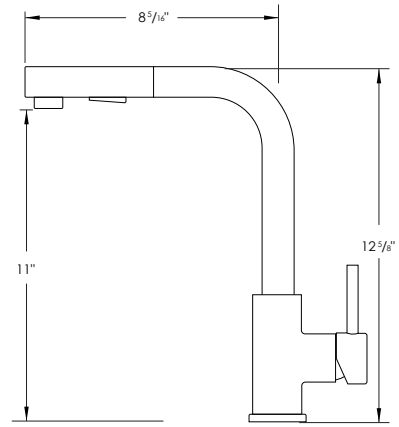

MATTE BLACK (N)

**PRODUCT DIMENSIONS**

Faucet Height (in)	12 5/8"
Spout Height (in)	11"
Spout Reach (in)	8 5/16"

**CONFIGURATION**

✓

1-HOLE
3-HOLES

**SPOUT SWIVEL (DEGREES)**

360°

**MATERIAL**

**SUS 304**

STAINLESS STEEL

**CUT OUT HOLE**

1 3/8"

**DECK PLATE**

NO INCLUDED.  
REQUIRED FOR 3 HOLES INSTALLATION

**WATER FLOW**

### DIMENSIONS