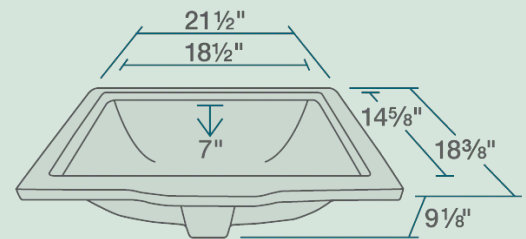

21 1/2" x 18 3/8" x 9 1/8"
 True Vitreous China
 Cardboard Cutout Template Included
 Installation Hardware Included
 Limited Lifetime Warranty

Accessories

*Accessories not included

Available Colors

Features

Undermount Installation	24" Minimum Cabinet Size	True Vitreous China	Cutout Template	Hardware Included	Limited Lifetime Warranty
One Bowl					

UPC: 817299011187