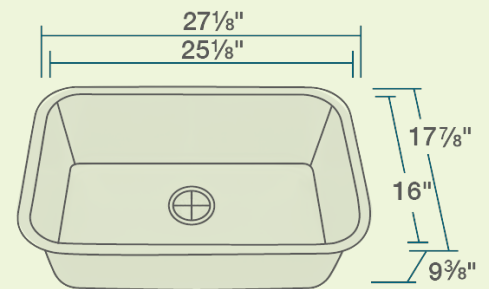

2718 Single Bowl Undermount Sink

Stainless Steel

Stainless Steel is the most popular choice for today's kitchens due to its clean look and durability. The beautiful brushed satin finish helps to hide small scratches that may occur over the lifetime of the sink. Our Stainless Steel sinks are made from high quality 14, 16, 18 or 20 gauge steel. Most models are made of one piece construction that ensures the sturdiest kitchen sink you will find. Our sinks are made from 300-series stainless steel and are guaranteed not to rust or stain. Each sink is fully insulated and has a sound dampening pad. Our stainless steel sinks are backed by a limited lifetime warranty.

27 1/8" x 17 7/8" x 9 3/8"
 Undermount Installation
 30" Minimum Cabinet Size
 16- or 18-Gauge Steel Available
 Certified High-Quality 304 Stainless Steel
 Brushed Satin Finish
 Offset Drain
 Thick Sound Dampener Rubber Pad
 Fully Insulated
 Cardboard Cutout Template Included
 Installation Hardware Included
 Limited Lifetime Warranty

Accessories

*Accessories not included

16g UPC: 841412147422
 18g UPC: 841412147439

Features

Undermount Installation 	30" Minimum Cabinet Size 	16 or 18 Gauge Available 	Cold-Rolled Stainless Steel 	Brushed-Satin Finish 	Offset Drain 3 1/2"
Sound Dampening 	Fully Insulated 	One-Piece Construction 	Cutout Template 	Hardware Included 	Limited Lifetime Warranty