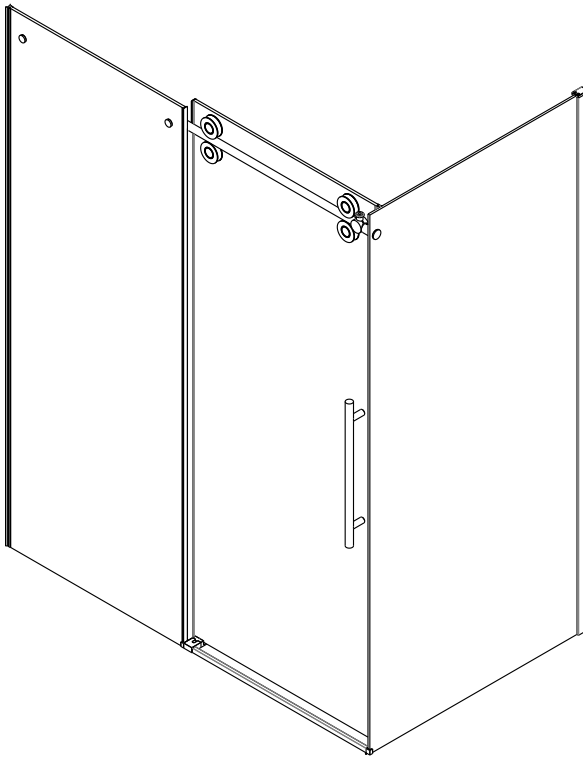

# SHOWER ENCLOSURE SINGLE SLIDING & SIDE PANEL INSTALLATION INSTRUCTIONS

321048+36P-MB/321056+36P-MB  
321060+36P-MB/321064+36P-MB  
321068+36P-MB