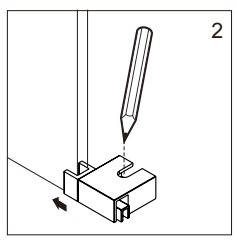

# 08

09

LH

RH

10

11

15

- Do not use the shower enclosure for at least 24 hours in order to allow the silicone sealant to cure fully.