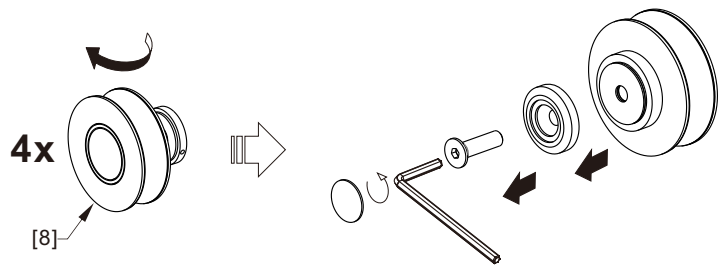

# 08

09

LH

RH

10

11

15

- Do not use the shower enclosure for at least 24 hours in order to allow the silicone sealant to cure fully.