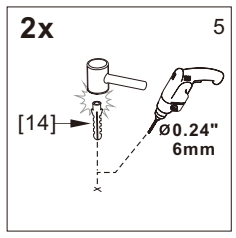

# 08

09

LH

RH

10

11

15

- Do not use the shower enclosure for at least 24 hours in order to allow the silicone sealant to cure fully.