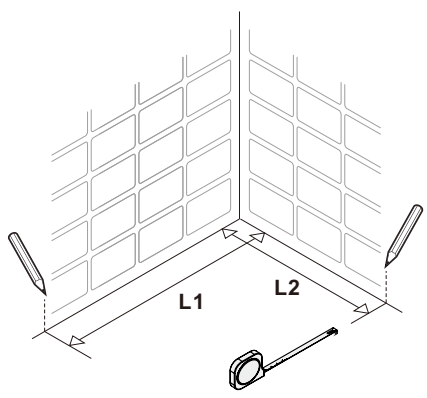

● Assembly

01

Size	L1
48"(1219mm)	44.4"-48.3"(1127-1228mm)
56"(1422mm)	52.4"-56.3"(1330-1431mm)
60"(1524mm)	56.4"-60.3"(1431-1533mm)
64"(1626mm)	60.4"-64.3"(1533-1635mm)
68"(1727mm)	64.4"-68.3"(1635-1736mm)

Size	L2
36"(914mm)	35-35.8"(889-909mm)