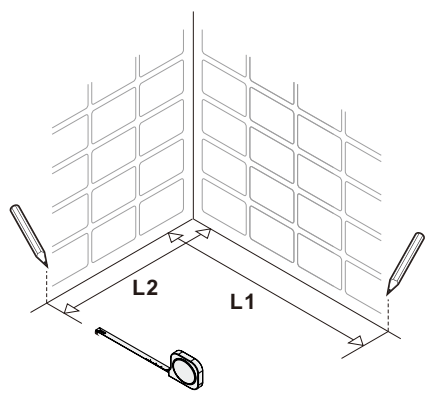

● Assembly

01

Size	L1
48"(1219mm)	44.4"-48.3"(1127-1228mm)
56"(1422mm)	52.4"-56.3"(1330-1431mm)
60"(1524mm)	56.4"-60.3"(1431-1533mm)
64"(1626mm)	60.4"-64.3"(1533-1635mm)
68"(1727mm)	64.4"-68.3"(1635-1736mm)

Size	L2
36"(914mm)	35-35.8"(889-909mm)