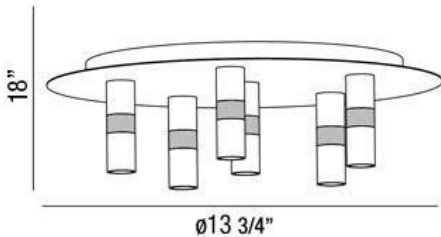

TECHNICAL DETAILS

Adjustable Lamp Head	:	No
Location	:	DRY
Approval	:	

PROJECT INFORMATION

Job Name: Date: Type:

Comments: