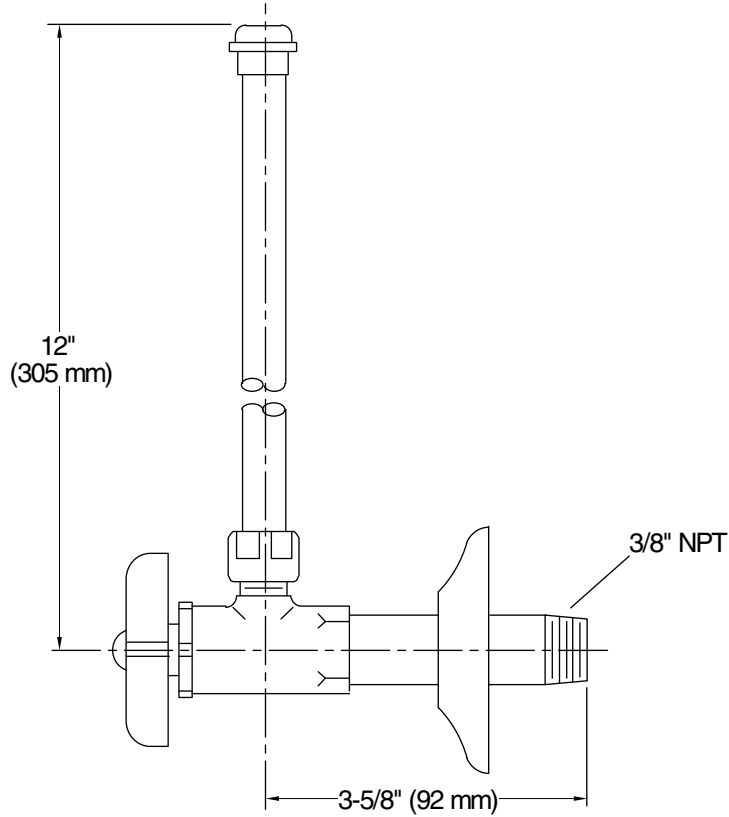

KOHLER® Faucets

Angle Supply with Stop (pair) K-7605-P

Features

- Compression valves.
- Pair of angle supplies with stop.
- Annealed vertical tube with union connection.
- 3/8 NPT connection with flange.
- Four-arm handle stop.

THE BOLD LOOK
OF **KOHLER**®

Technical Information

All product dimensions are nominal.

Notes

Install this product according to the installation guide.