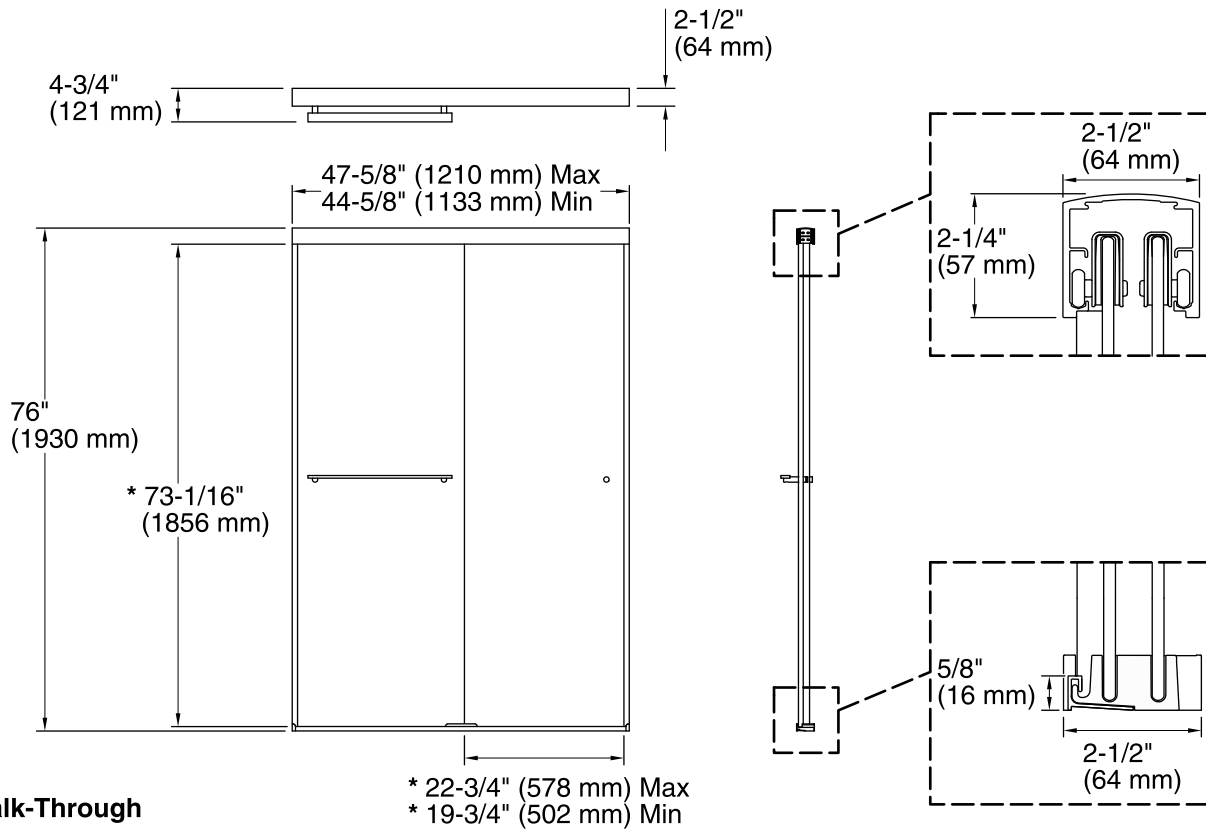

Technology

- Frameless, 5/16-inch-thick tempered Frosted glass.
- Taller, 76-inch door height better showcases the space for taller shower applications.
- Center-guided door system for smooth, quiet sliding action.
- Frameless design with minimal metal allows for greater ease of cleaning.
- Contemporary towel bar and knob combination offers storage on the outside of the door without encroaching on the bathing space.
- Low bottom track creates easy entry and exit to the bathing space.
- CleanCoat® nanotechnology helps prevent bacteria, mildew and water stains on your glass, making it easy to clean and looking new.
- Out-of-plumb adjustability for simpler installation.

Technical Information

All product dimensions are nominal.

Installation type: For shower base installation

Opening style: Sliding/Bypass

Opening Width - Min: 44-5/8" (1133 mm)

Opening Width - Max: 47-5/8" (1210 mm)

Walk-through - Min: 19-3/4" (502 mm)

Walk-through - Max: 22-3/4" (578 mm)

Glass thickness: 5/16" (8 mm)

Glass coating: CleanCoat®

Notes

Install this product according to the installation guide.

Wall jambs are made of clear plastic and may not cover existing shower door holes.

NOTICE: The vertical opening should be a minimum of 78-1/2" (1994 mm) to allow clearance for installing the top track over the wall jambs.