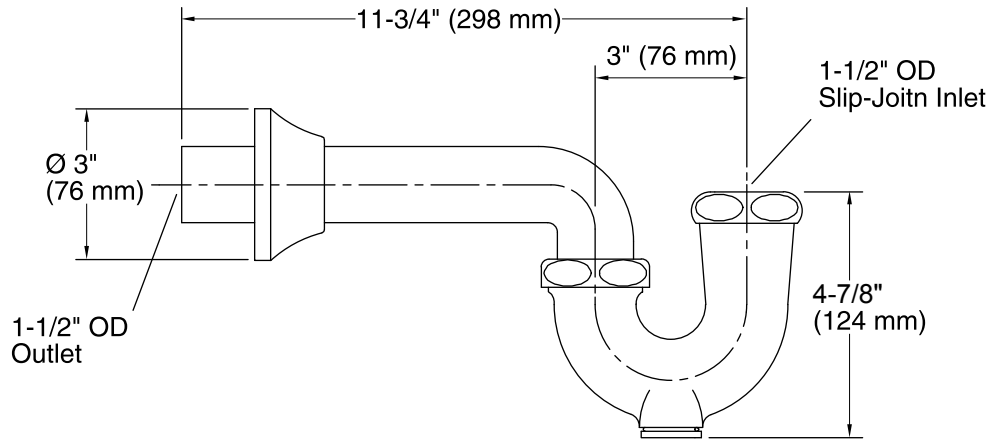

Features

- Adjustable rotation on tube outlet
- Slip-joint inlet
- Cleanout plug
- Flange

Material

- Cast brass construction

Codes/Standards

ASME A112.18.2/CSA B125.2

KOHLER® One-Year Limited Warranty

See website for detailed warranty information.

Available Colors/Finishes

Color tiles intended for reference only.

Color	Code	Description
-------	------	-------------

	CP	Polished Chrome
--	----	-----------------

Technical Information

All product dimensions are nominal.