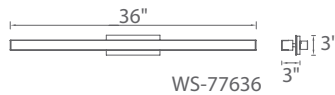

BRINK – model: WS-776
dwelLED™ LED Bath

WAC LIGHTING
Responsible Lighting®

Fixture Type:

Catalog Number:

Project: _____

Location: _____

PRODUCT DESCRIPTION

Sleek style and bountiful light are what define the contemporary Brink LED bath vanity light from WAC Lighting. The thin bezel backplate contributes to the low-profile design of the Brink. Die cast metal endcaps and hardware house a co-extruded clear and white acrylic shade which illuminates a superb amount of ambient light.

FEATURES

- Modern, sleek, clean
- Ultra low profile design
- Co-extruded clear and white acrylic provides substance, luminosity and optical efficacy
- Mount vertically or horizontally
- Driver located in standard 2" x 4" junction box
- Conversion plate for 4" junction box included
- Adjustable backplate
- Universal driver (120V-220V-277V)
- Color Temp: 2700K, 3000K, 3500K
- CRI: 90
- Dimming: 100% - 5% ELV
- Rated Life: 85,000 hours
- Input: 120 - 277V

ORDER NUMBER

	Color Temp	Watt	LED Lumens	Delivered Lumens	Finish
18"	WS-77618-27	2700K	15.5W	1155	AL Brushed Aluminum
	WS-77618-30	3000K	15.5W	1225	
	WS-77618-35	3500K	15.5W	1330	
24"	WS-77624-27	2700K	20.5W	1595	
	WS-77624-30	3000K	20.5W	1720	
	WS-77624-35	3500K	20.5W	1785	
36"	WS-77636-27	2700K	30W	2365	
	WS-77636-30	3000K	30W	2445	
	WS-77636-35	3500K	30W	2561	

Example: **WS-77618-30-AL**

SPECIFICATIONS

Construction: Aluminum and White Acrylic

Light Source: High output LED.

Finish: Brushed Aluminum (AL)

Standards: ETL & cETL damp location listed.

waclighting.com
Phone (800) 526.2588
Fax (800) 526.2585

Headquarters/Eastern Distribution Center
44 Harbor Park Drive
Port Washington, NY 11050

Central Distribution Center
1600 Distribution Ct
Lithia Springs, GA 30122

Western Distribution Center
1750 Archibald Avenue
Ontario, CA 91760