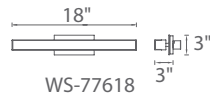

BRINK – model: WS-776
dwelLED™ LED Bath

WAC LIGHTING
Responsible Lighting®

Fixture Type:

Catalog Number:

Project: _____

Location: _____

PRODUCT DESCRIPTION

Sleek style and bountiful light are what define the contemporary Brink LED bath vanity light from WAC Lighting. The thin bezel backplate contributes to the low-profile design of the Brink. Die cast metal endcaps and hardware house a co-extruded clear and white acrylic shade which illuminates a superb amount of ambient light.

FEATURES

- Modern, sleek, clean
- Ultra low profile design
- Co-extruded clear and white acrylic provides substance, luminosity and optical efficacy
- Mount vertically or horizontally
- Driver located in standard 2" x 4" junction box
- Conversion plate for 4" junction box included
- Adjustable backplate
- Universal driver (120V-220V-277V)
- Color Temp: 2700K, 3000K, 3500K
- CRI: 90
- Dimming: 100% - 5% ELV
- Rated Life: 85,000 hours
- Input: 120 - 277V

ORDER NUMBER

	Color Temp	Watt	LED Lumens	Delivered Lumens	Finish
18"	WS-77618-27	2700K	15.5W	1155	AL Brushed Aluminum
	WS-77618-30	3000K	15.5W	1225	
	WS-77618-35	3500K	15.5W	1330	
24"	WS-77624-27	2700K	20.5W	1595	
	WS-77624-30	3000K	20.5W	1720	
	WS-77624-35	3500K	20.5W	1785	
36"	WS-77636-27	2700K	30W	2365	
	WS-77636-30	3000K	30W	2445	
	WS-77636-35	3500K	30W	2561	

Example: **WS-77618-30-AL**

SPECIFICATIONS

Construction: Aluminum and White Acrylic

Light Source: High output LED.

Finish: Brushed Aluminum (AL)

Standards: ETL & cETL damp location listed.

waclighting.com
Phone (800) 526.2588
Fax (800) 526.2585

Headquarters/Eastern Distribution Center
44 Harbor Park Drive
Port Washington, NY 11050

Central Distribution Center
1600 Distribution Ct
Lithia Springs, GA 30122

Western Distribution Center
1750 Archibald Avenue
Ontario, CA 91760