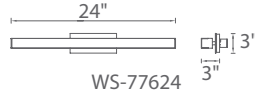

BRINK – model: WS-776
dwelLED™ LED Bath

WAC LIGHTING
Responsible Lighting®

Fixture Type:

Catalog Number:

Project: _____

Location: _____

PRODUCT DESCRIPTION

Sleek style and bountiful light are what define the contemporary Brink LED bath vanity light from WAC Lighting. The thin bezel backplate contributes to the low-profile design of the Brink. Die cast metal endcaps and hardware house a co-extruded clear and white acrylic shade which illuminates a superb amount of ambient light.

FEATURES

- Modern, sleek, clean
- Ultra low profile design
- Co-extruded clear and white acrylic provides substance, luminosity and optical efficacy
- Mount vertically or horizontally
- Driver located in standard 2" x 4" junction box
- Conversion plate for 4" junction box included
- Adjustable backplate
- Universal driver (120V-220V-277V)
- Color Temp: 2700K, 3000K, 3500K
- CRI: 90
- Dimming: 100% - 5% ELV
- Rated Life: 85,000 hours
- Input: 120 - 277V

ORDER NUMBER

	Color Temp	Watt	LED Lumens	Delivered Lumens	Finish
18"	WS-77618-27	2700K	15.5W	1155	AL Brushed Aluminum
	WS-77618-30	3000K	15.5W	1225	
	WS-77618-35	3500K	15.5W	1330	
24"	WS-77624-27	2700K	20.5W	1595	
	WS-77624-30	3000K	20.5W	1720	
	WS-77624-35	3500K	20.5W	1785	
36"	WS-77636-27	2700K	30W	2365	
	WS-77636-30	3000K	30W	2445	
	WS-77636-35	3500K	30W	2561	

Example: **WS-77618-30-AL**

SPECIFICATIONS

Construction: Aluminum and White Acrylic

Light Source: High output LED.

Finish: Brushed Aluminum (AL)

Standards: ETL & cETL damp location listed.

waclighting.com
Phone (800) 526.2588
Fax (800) 526.2585

Headquarters/Eastern Distribution Center
44 Harbor Park Drive
Port Washington, NY 11050

Central Distribution Center
1600 Distribution Ct
Lithia Springs, GA 30122

Western Distribution Center
1750 Archibald Avenue
Ontario, CA 91760