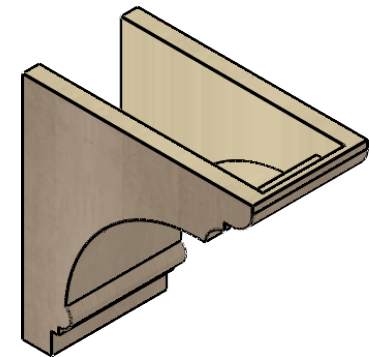

ITEM NUMBER: CORU07X14X14HUGRCPR

7"W X 14"D X 14"H SERIES 1 CLASSIC HUGHES ROUGH CEDAR TIMBERTHANE
FAUX WOOD CORBEL, PRIMED

SIDE PROFILE

FRONT PROFILE

ISOMETRIC

EKENA MILLWORK
2300 WEST MAIN ST.
CLARKSVILLE, TX 75426
TOLL FREE: 866-607-0453
WWW.EKENAMILLWORK.COM

NOTES

1. INSTALLATION TO BE COMPLETED IN ACCORDANCE WITH MANUFACTURER'S SPECIFICATIONS.
2. DRAWING MAY NOT BE TO SCALE
3. THIS DRAWING IS INTENDED FOR DESIGN AND PLANNING PURPOSES ONLY.
4. ALL INFORMATION CONTAINED HEREIN WAS CURRENT AT THE TIME OF DEVELOPMENT BUT MUST BE REVIEWED AND APPROVED BY THE PRODUCT MANUFACTURER TO BE CONSIDERED ACCURATE.
5. TIMBERTHANE ARCHITECTURAL PRODUCTS ARE MADE FROM HIGH DENSITY URETHANE AND COME FACTORY PRIMED