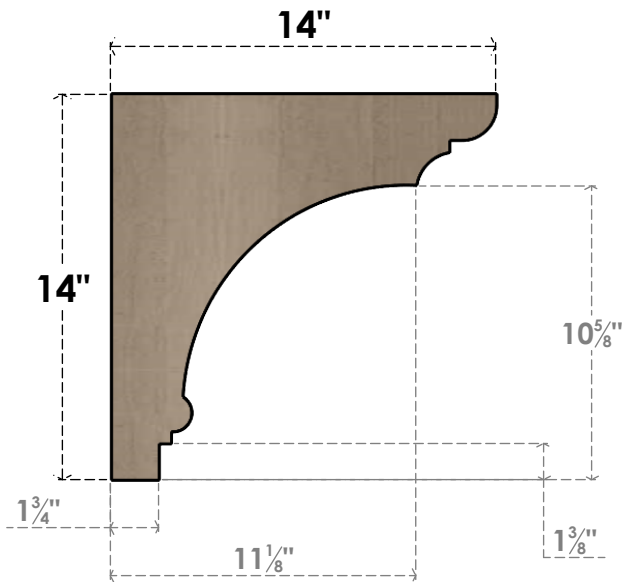

ITEM NUMBER: CORU07X14X14HUGRCPR

7"W X 14"D X 14"H SERIES 1 CLASSIC HUGHES ROUGH CEDAR TIMBERTHANE
FAUX WOOD CORBEL, PRIMED

SIDE PROFILE

FRONT PROFILE

ISOMETRIC

EKENA MILLWORK
2300 WEST MAIN ST.
CLARKSVILLE, TX 75426
TOLL FREE: 866-607-0453
WWW.EKENAMILLWORK.COM

NOTES

1. INSTALLATION TO BE COMPLETED IN ACCORDANCE WITH MANUFACTURER'S SPECIFICATIONS.
2. DRAWING MAY NOT BE TO SCALE
3. THIS DRAWING IS INTENDED FOR DESIGN AND PLANNING PURPOSES ONLY.
4. ALL INFORMATION CONTAINED HEREIN WAS CURRENT AT THE TIME OF DEVELOPMENT BUT MUST BE REVIEWED AND APPROVED BY THE PRODUCT MANUFACTURER TO BE CONSIDERED ACCURATE.
5. TIMBERTHANE ARCHITECTURAL PRODUCTS ARE MADE FROM HIGH DENSITY URETHANE AND COME FACTORY PRIMED