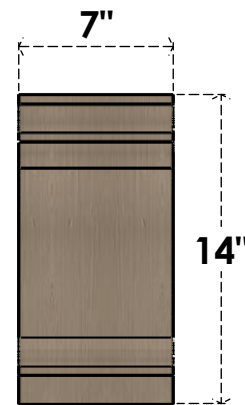

ITEM NUMBER: CORU07X14X14HUGRCPR

7"W X 14"D X 14"H SERIES 1 CLASSIC HUGHES ROUGH CEDAR TIMBERTHANE
FAUX WOOD CORBEL, PRIMED

SIDE PROFILE

FRONT PROFILE

ISOMETRIC

EKENA MILLWORK
2300 WEST MAIN ST.
CLARKSVILLE, TX 75426
TOLL FREE: 866-607-0453
WWW.EKENAMILLWORK.COM

NOTES

1. INSTALLATION TO BE COMPLETED IN ACCORDANCE WITH MANUFACTURER'S SPECIFICATIONS.
2. DRAWING MAY NOT BE TO SCALE
3. THIS DRAWING IS INTENDED FOR DESIGN AND PLANNING PURPOSES ONLY.
4. ALL INFORMATION CONTAINED HEREIN WAS CURRENT AT THE TIME OF DEVELOPMENT BUT MUST BE REVIEWED AND APPROVED BY THE PRODUCT MANUFACTURER TO BE CONSIDERED ACCURATE.
5. TIMBERTHANE ARCHITECTURAL PRODUCTS ARE MADE FROM HIGH DENSITY URETHANE AND COME FACTORY PRIMED