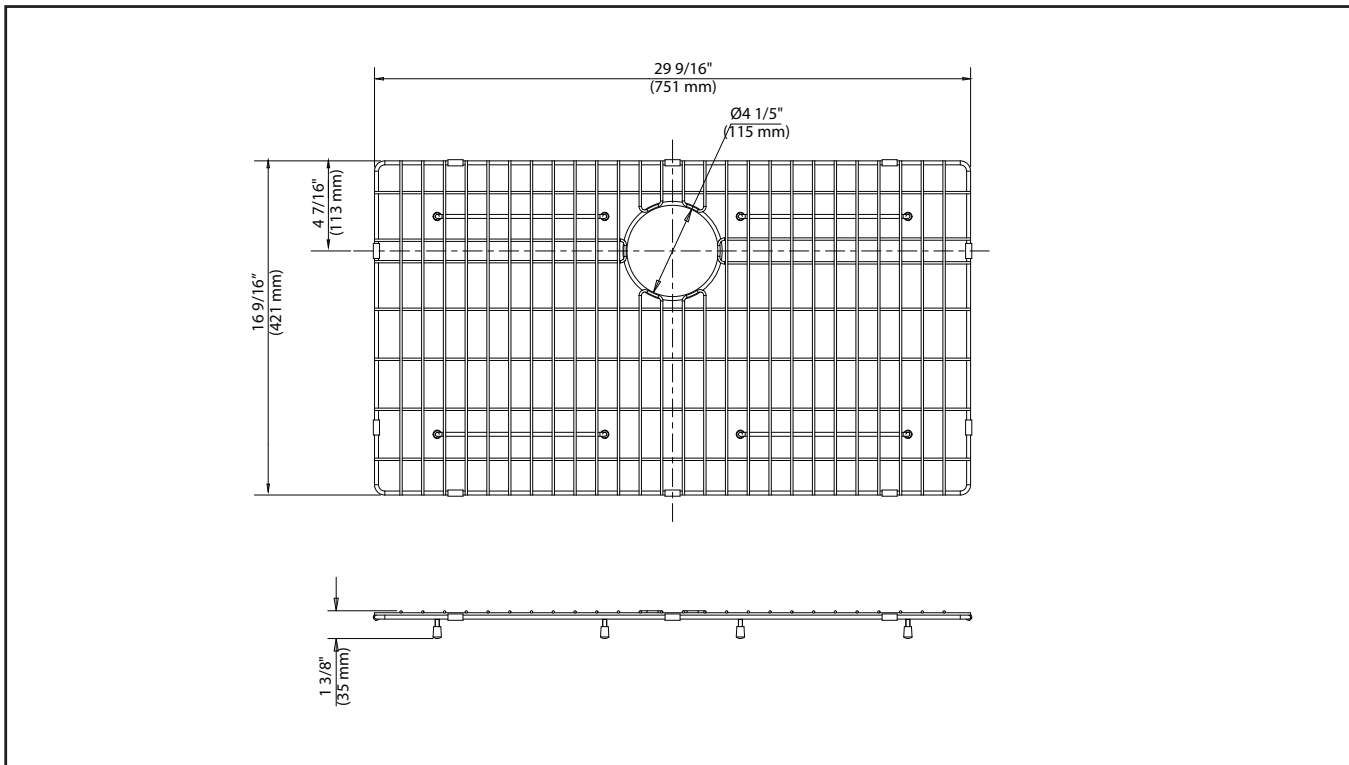

### Dimensions

29 9/16" x 16 9/16" x 1 3/8"

Kraus Limited Lifetime Warranty: See website for details [www.kraususa.com](http://www.kraususa.com)

1.800.775.0703 / [customerservice@kraususa.com](mailto:customerservice@kraususa.com)