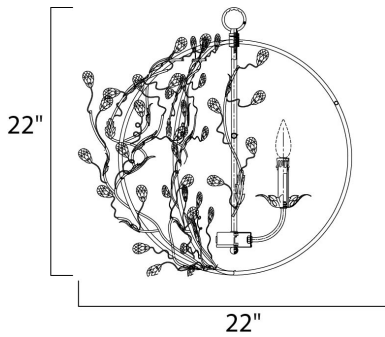

**MEASUREMENTS**

DIMENSION : 22" L x 22" W x 22" H  
 MAX OAH : 60" OAH  
 HANGING WEIGHT : 9.55 lb

**LAMPING**

INPUT VOLTAGE : 120V  
 BULB : 4 x 60W Incandescent E12 Candelabra , 240W Total  
 BULB INCLUDED : (Not Included)  
 DIMMABLE : Yes

**FINISHES OPTION**

- Etruscan Gold
- Oil Rubbed Bronze

**MATERIAL**

Steel

**RATINGS**

cULus  
 Dry Location

**ADDITIONAL**

ADJUSTABLE  
 OPERATING TEMPERATURE:  
 -20°C (-4°F), 40°C (104°F)