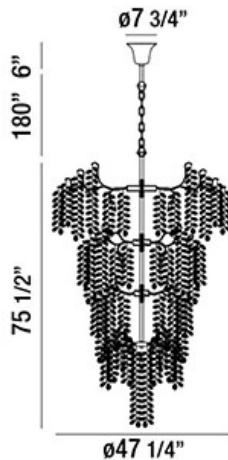

CAMPOBASSO, 47" ROUND CHANDELIER

PRODUCT DETAILS

No.	:	29062-010
Product Color	:	ANTIQUÉ GOLD
Product Material	:	METAL
Shade / Accent Colour	:	CLEAR/AMBER
Shade / Accent Material	:	HAND PRESSED GLASS
Diameter	:	47.25"
Height	:	75.5"
Overall Height	:	261.5"
Weight	:	200lbs

LIGHT SOURCE DETAILS

Number of Bulbs	:	33
Light Source	:	Halogen
Light Source Type	:	G9
Input Voltage	:	120V
Socket Type	:	G9
Wattage	:	40W
Total Wattage	:	1320W
Bulb Included	:	Yes
Dimmable	:	Yes

Options Available

ITEM NO.	FINISH	SHADE
29062-010	ANTIQUÉ GOLD	CLEAR/AMBER

TECHNICAL DETAILS

Light Direction	:	Down
Hanging Support Type	:	CHAIN
Hanging Support Length	:	180"
Canopy / Backplate Height	:	6"
Canopy / Backplate Dia.	:	7.75"
Adjustable Lamp Head	:	No
Location	:	DRY
Approval	:	