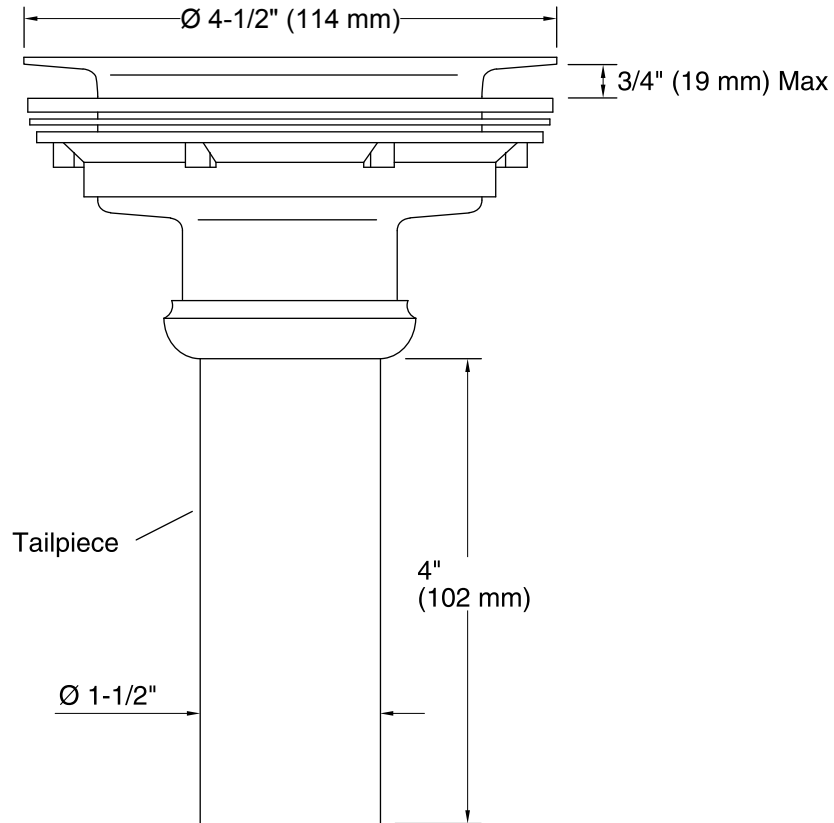

Technical Information

All product dimensions are nominal.

Notes

Install this product according to the installation guide.