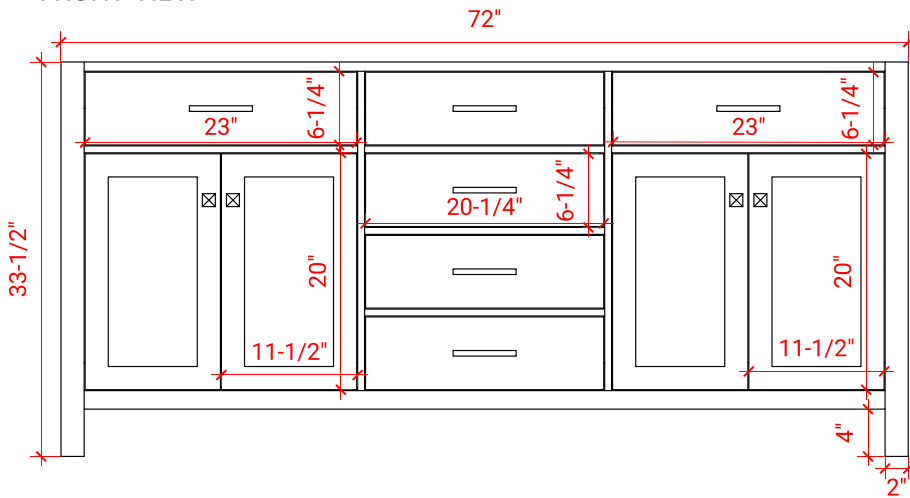

BRISTOL 72" DOUBLE SINK BASE CABINET

ARIEL

H072D

BASE CABINET DIMENSIONS

72" W x 21.5" D x 33.5" H

FEATURES

- Solid wood frame with engineered wood panels
- Dovetail drawers and joints
- Soft closing doors & drawers

HARDWARE FINISHES

Brushed Nickel Satin Brass Matte Black Polished Chrome

AVAILABLE COLORS

White Grey

FRONT VIEW

SIDE VIEW

PLAN VIEW

73" DOUBLE OVAL SINK COUNTERTOP WITH 0.75 IN. THICKNESS

ARIEL

OVERALL DIMENSIONS

73" W x 22" D x 0.75" H

COUNTERTOP OPTIONS

Carrara Marble
CW2-073D-OVL-CT

FEATURES

- Solid countertop with mitered edges & seams
- Undermount white oval sink
- Pre-drilled for 8" widespread faucet

INCLUDED

- Countertop
- Matching Backsplash
- Oval Sinks

COUNTERTOP PLAN VIEW

EDGE SIDE VIEW

THREE DIMENSIONAL COUNTERTOP VIEW