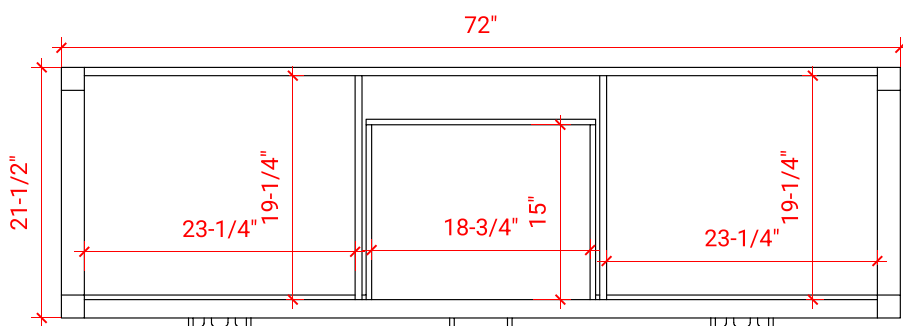

BRISTOL 72" DOUBLE SINK BASE CABINET

ARIEL

H072D

BASE CABINET DIMENSIONS

72" W x 21.5" D x 33.5" H

FEATURES

- Solid wood frame with engineered wood panels
- Dovetail drawers and joints
- Soft closing doors & drawers

HARDWARE FINISHES

Brushed Nickel Satin Brass Matte Black Polished Chrome

AVAILABLE COLORS

White Grey

FRONT VIEW

SIDE VIEW

PLAN VIEW

73" DOUBLE OVAL SINK COUNTERTOP WITH 0.75 IN. THICKNESS

ARIEL

OVERALL DIMENSIONS

73" W x 22" D x 0.75" H

COUNTERTOP OPTIONS

Carrara Marble
CW2-073D-OVL-CT

FEATURES

- Solid countertop with mitered edges & seams
- Undermount white oval sink
- Pre-drilled for 8" widespread faucet

INCLUDED

- Countertop
- Matching Backsplash
- Oval Sinks

COUNTERTOP PLAN VIEW

EDGE SIDE VIEW

THREE DIMENSIONAL COUNTERTOP VIEW