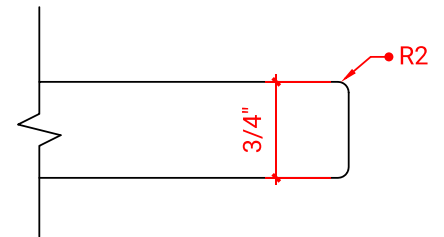

BRISTOL 72" DOUBLE SINK BASE CABINET

ARIEL

H072D

BASE CABINET DIMENSIONS

72" W x 21.5" D x 33.5" H

FEATURES

- Solid wood frame with engineered wood panels
- Dovetail drawers and joints
- Soft closing doors & drawers

ARIEL

OVERALL DIMENSIONS

73" W x 22" D x 0.75" H

COUNTERTOP OPTIONS

Carrara Marble
CW2-073D-OVL-CT

FEATURES

- Solid countertop with mitered edges & seams
- Undermount white oval sink
- Pre-drilled for 8" widespread faucet

INCLUDED

- Countertop
- Matching Backsplash
- Oval Sinks

COUNTERTOP PLAN VIEW

EDGE SIDE VIEW

THREE DIMENSIONAL COUNTERTOP VIEW