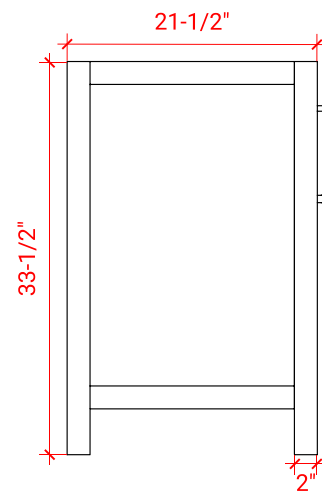

BRISTOL 72" DOUBLE SINK BASE CABINET

ARIEL

H072D

BASE CABINET DIMENSIONS

72" W x 21.5" D x 33.5" H

FEATURES

- Solid wood frame with engineered wood panels
- Dovetail drawers and joints
- Soft closing doors & drawers

HARDWARE FINISHES

Brushed Nickel Satin Brass Matte Black Polished Chrome

AVAILABLE COLORS

White Grey

FRONT VIEW

SIDE VIEW

PLAN VIEW

73" DOUBLE OVAL SINK COUNTERTOP WITH 0.75 IN. THICKNESS

ARIEL

OVERALL DIMENSIONS

73" W x 22" D x 0.75" H

COUNTERTOP OPTIONS

Carrara Marble
CW2-073D-OVL-CT

FEATURES

- Solid countertop with mitered edges & seams
- Undermount white oval sink
- Pre-drilled for 8" widespread faucet

INCLUDED

- Countertop
- Matching Backsplash
- Oval Sinks

COUNTERTOP PLAN VIEW

EDGE SIDE VIEW

THREE DIMENSIONAL COUNTERTOP VIEW