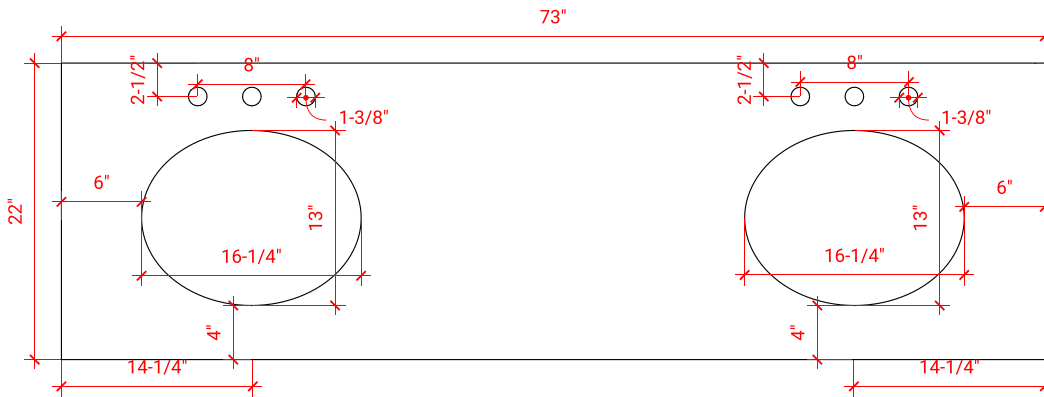

BRISTOL 72" DOUBLE SINK BASE CABINET

ARIEL

H072D

BASE CABINET DIMENSIONS

72" W x 21.5" D x 33.5" H

FEATURES

- Solid wood frame with engineered wood panels
- Dovetail drawers and joints
- Soft closing doors & drawers

ARIEL

OVERALL DIMENSIONS

73" W x 22" D x 0.75" H

COUNTERTOP OPTIONS

Carrara Marble
CW2-073D-OVL-CT

FEATURES

- Solid countertop with mitered edges & seams
- Undermount white oval sink
- Pre-drilled for 8" widespread faucet

INCLUDED

- Countertop
- Matching Backsplash
- Oval Sinks

COUNTERTOP PLAN VIEW

EDGE SIDE VIEW

THREE DIMENSIONAL COUNTERTOP VIEW