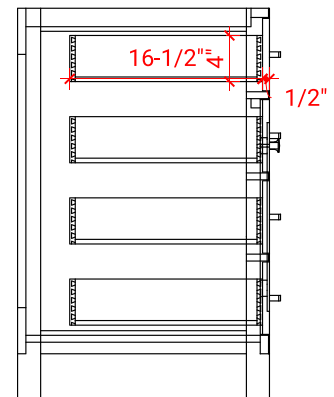

BRISTOL 72" DOUBLE SINK BASE CABINET

ARIEL

H072D

BASE CABINET DIMENSIONS

72" W x 21.5" D x 33.5" H

FEATURES

- Solid wood frame with engineered wood panels
- Dovetail drawers and joints
- Soft closing doors & drawers

HARDWARE FINISHES

Brushed Nickel Satin Brass Matte Black Polished Chrome

AVAILABLE COLORS

White Grey

FRONT VIEW

SIDE VIEW

PLAN VIEW

73" DOUBLE OVAL SINK COUNTERTOP WITH 0.75 IN. THICKNESS

ARIEL

OVERALL DIMENSIONS

73" W x 22" D x 0.75" H

COUNTERTOP OPTIONS

Carrara Marble
CW2-073D-OVL-CT

FEATURES

- Solid countertop with mitered edges & seams
- Undermount white oval sink
- Pre-drilled for 8" widespread faucet

INCLUDED

- Countertop
- Matching Backsplash
- Oval Sinks

COUNTERTOP PLAN VIEW

EDGE SIDE VIEW

THREE DIMENSIONAL COUNTERTOP VIEW