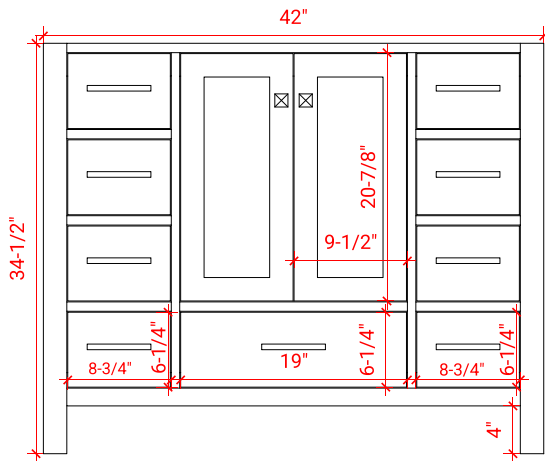

CAMBRIDGE 42" SINGLE SINK BASE CABINET

ARIEL

A043S

BASE CABINET DIMENSIONS

42" W x 21.5" D x 34.5" H

FEATURES

- Solid wood frame & plywood panels
- Dovetail drawers and joints
- Soft closing doors & drawers

HARDWARE FINISHES

Brushed Nickel Satin Brass Matte Black Polished Chrome

AVAILABLE COLORS

White Grey Midnight Blue Espresso

FRONT VIEW

SIDE VIEW

PLAN VIEW

43" SINGLE RECTANGLE SINK COUNTERTOP WITH 0.75 IN. THICKNESS

ARIEL

OVERALL DIMENSIONS

43" W x 22" D x 0.75" H

COUNTERTOP OPTIONS

Carrara Marble
CW2-043S-REC-CT

FEATURES

- Solid countertop with mitered edges & seams
- Undermount white rectangular sink
- Pre-drilled for 8" widespread faucet

INCLUDED

- Countertop
- Matching Backsplash
- Rectangle Sink

COUNTERTOP PLAN VIEW

EDGE SIDE VIEW

THREE DIMENSIONAL COUNTERTOP VIEW