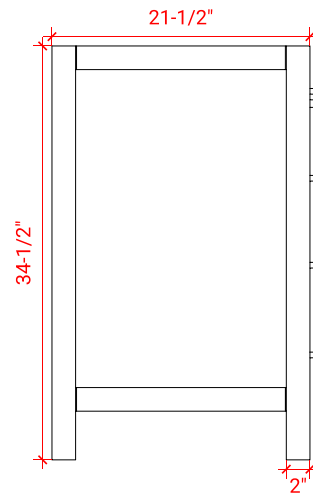

CAMBRIDGE 42" SINGLE SINK BASE CABINET

ARIEL

A043S

BASE CABINET DIMENSIONS

42" W x 21.5" D x 34.5" H

FEATURES

- Solid wood frame & plywood panels
- Dovetail drawers and joints
- Soft closing doors & drawers

HARDWARE FINISHES

Brushed Nickel Satin Brass Matte Black Polished Chrome

AVAILABLE COLORS

White Grey Midnight Blue Espresso

FRONT VIEW

SIDE VIEW

PLAN VIEW

43" SINGLE RECTANGLE SINK COUNTERTOP WITH 0.75 IN. THICKNESS

ARIEL

OVERALL DIMENSIONS

43" W x 22" D x 0.75" H

COUNTERTOP OPTIONS

Carrara Marble
CW2-043S-REC-CT

FEATURES

- Solid countertop with mitered edges & seams
- Undermount white rectangular sink
- Pre-drilled for 8" widespread faucet

INCLUDED

- Countertop
- Matching Backsplash
- Rectangle Sink

COUNTERTOP PLAN VIEW

EDGE SIDE VIEW

THREE DIMENSIONAL COUNTERTOP VIEW