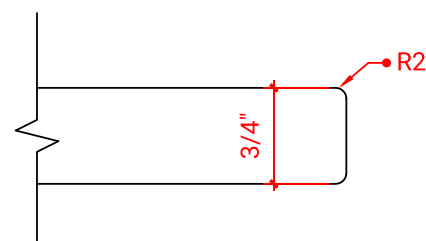

ARIEL

OVERALL DIMENSIONS

43" W x 22" D x 0.75" H

COUNTERTOP OPTIONS

Carrara Marble
CW2-043S-REC-CT

FEATURES

- Solid countertop with mitered edges & seams
- Undermount white rectangular sink
- Pre-drilled for 8" widespread faucet

INCLUDED

- Countertop
- Matching Backsplash
- Rectangle Sink

COUNTERTOP PLAN VIEW

EDGE SIDE VIEW

THREE DIMENSIONAL COUNTERTOP VIEW