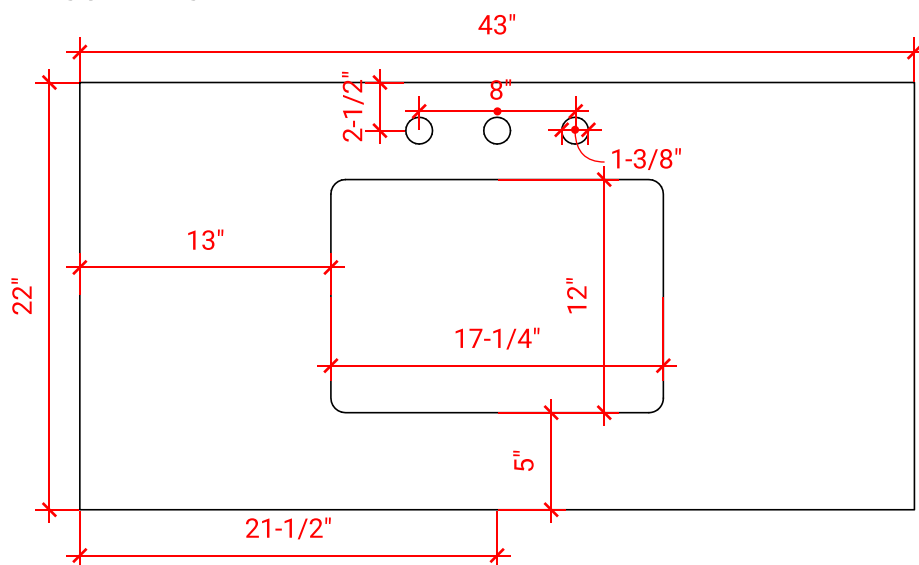

CAMBRIDGE 42" SINGLE SINK BASE CABINET

ARIEL

A043S

BASE CABINET DIMENSIONS

42" W x 21.5" D x 34.5" H

FEATURES

- Solid wood frame & plywood panels
- Dovetail drawers and joints
- Soft closing doors & drawers

ARIEL

OVERALL DIMENSIONS

43" W x 22" D x 0.75" H

COUNTERTOP OPTIONS

Carrara Marble
CW2-043S-REC-CT

FEATURES

- Solid countertop with mitered edges & seams
- Undermount white rectangular sink
- Pre-drilled for 8" widespread faucet

INCLUDED

- Countertop
- Matching Backsplash
- Rectangle Sink

COUNTERTOP PLAN VIEW

EDGE SIDE VIEW

THREE DIMENSIONAL COUNTERTOP VIEW