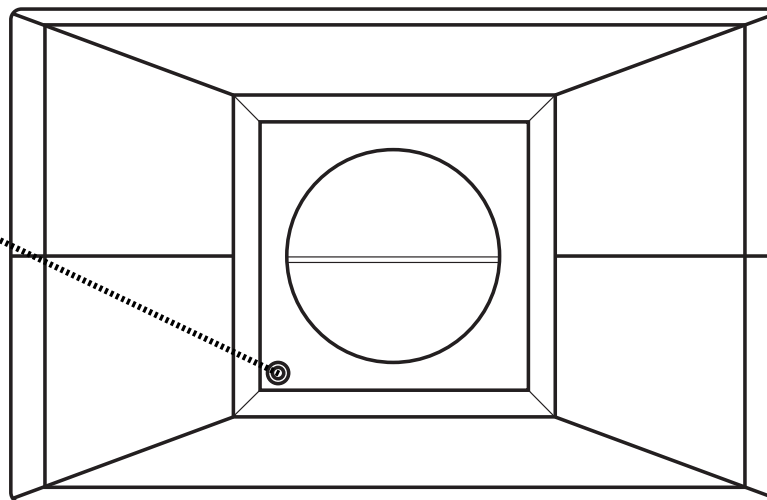

COS-63ISS90

Assembled Product Dimensions

Vent Hole Diameter: 6 in.

Location of  
3-Prong Plug

TOP VIEW