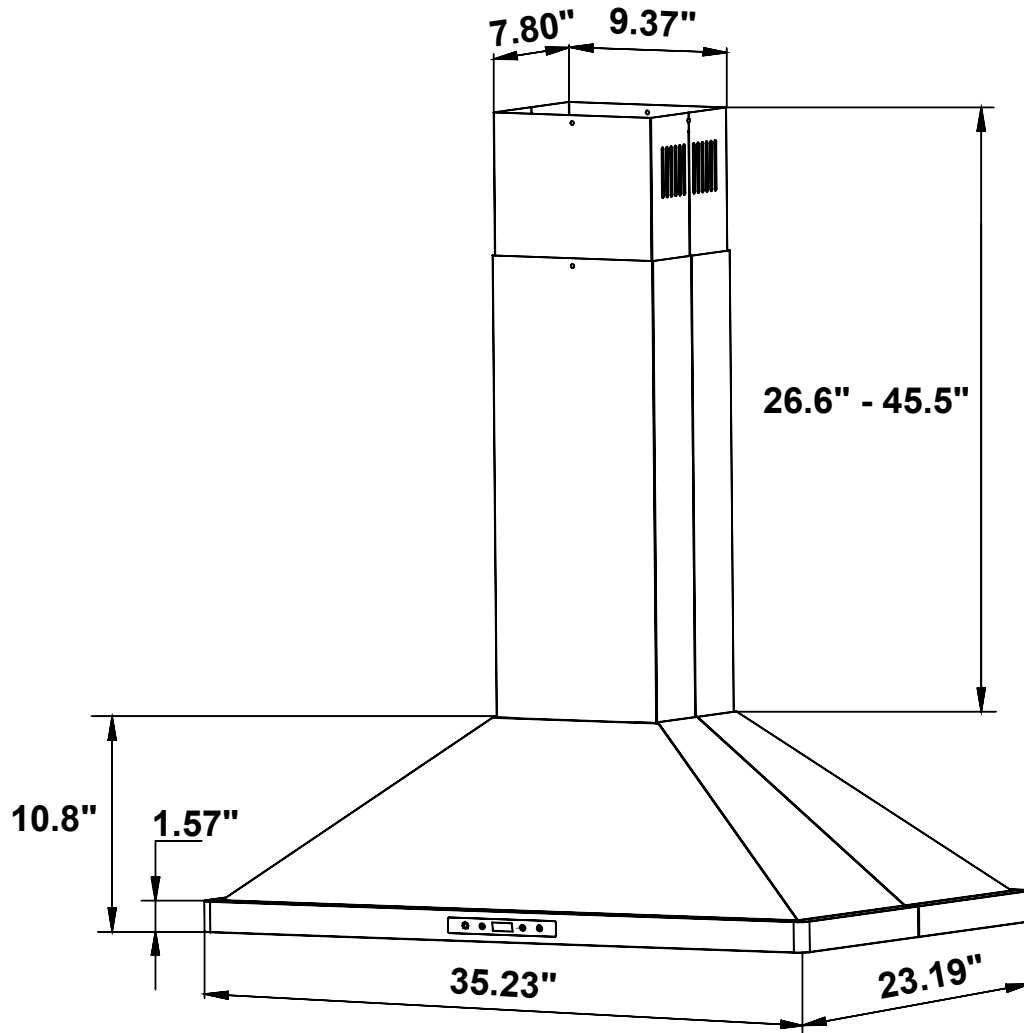

COS-63ISS90

Assembled Product Dimensions

Vent Hole Diameter: 6 in.

Location of  
3-Prong Plug

TOP VIEW