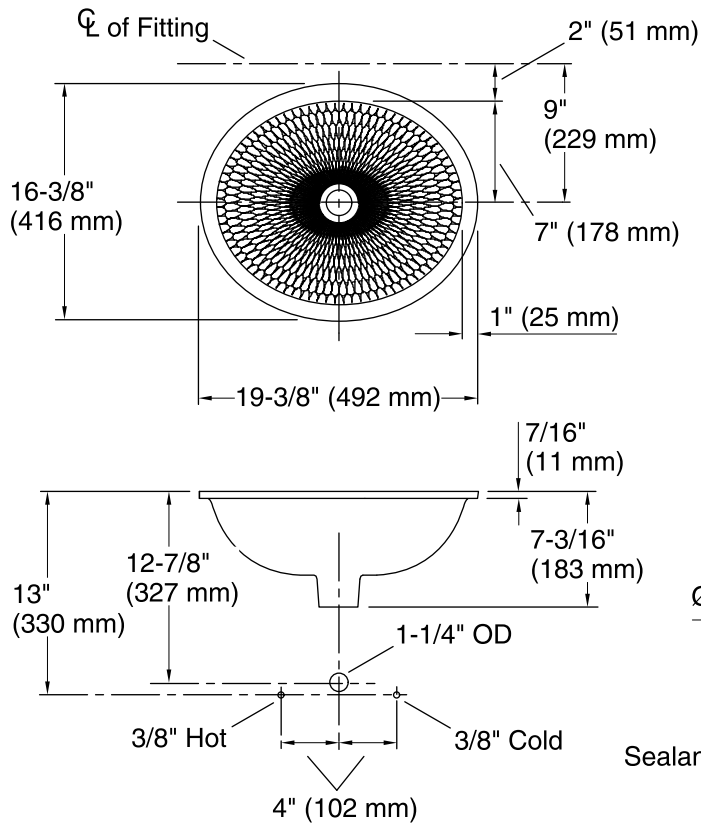

Material

- Vitreous china.

Installation

- Under-mount

Included Components

Additional Components:
1193643 Basin Clamps

ADA

Codes/Standards

Technical Information

All product dimensions are nominal.

Bowl configuration: Single

Installation: Under-mount

Bowl area (Only): Length: 17" (432 mm)
Width: 14" (356 mm)
Bowl depth: 5-1/4" (133 mm)
Water depth: 5-1/4" (133 mm)