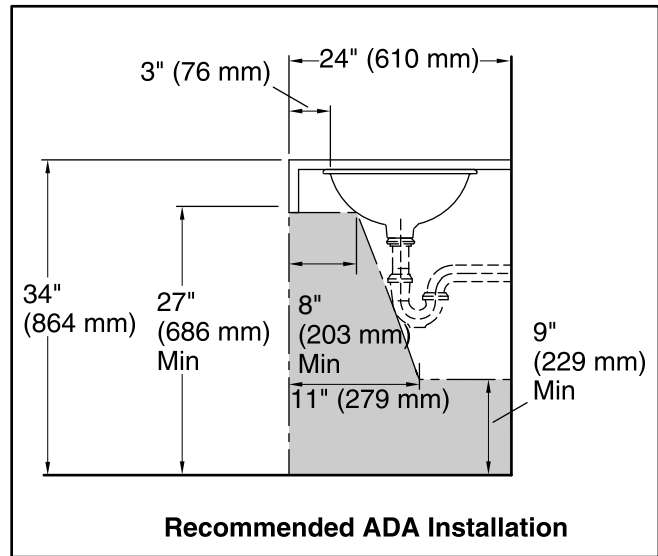

Material

- Vitreous china.

Installation

- Under-mount

Included Components

Additional Components:
1193643 Basin Clamps

ADA

Codes/Standards

Technical Information

All product dimensions are nominal.

Bowl configuration: Single

Installation: Under-mount

Bowl area (Only): Length: 17" (432 mm)
Width: 14" (356 mm)
Bowl depth: 5-1/4" (133 mm)
Water depth: 5-1/4" (133 mm)