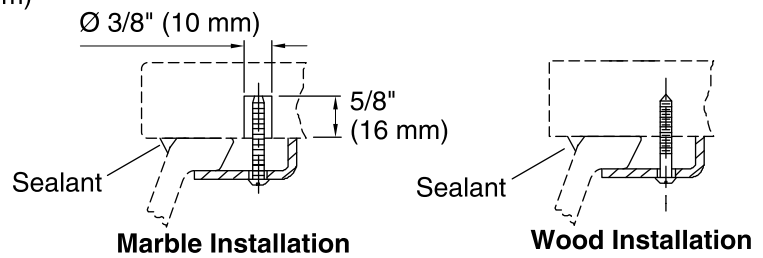

Technical Information

All product dimensions are nominal.

Bowl configuration: Single

Installation: Under-mount

Bowl area (Only): Length: 17" (432 mm)
Width: 14" (356 mm)
Bowl depth: 5-1/4" (133 mm)
Water depth: 5-1/4" (133 mm)