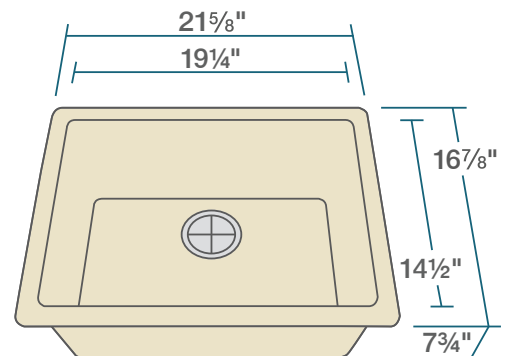

DIMENSIONS

www.renesinks.com
872.241.0016
sales@renesinks.com