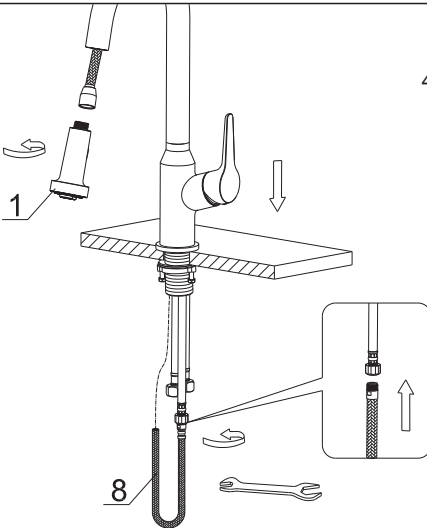

INSTALLATION GUIDE

STEP 1

1. Remove the mounting hardware(7), metal washer(6) and rubber washer B(5) from the main body(2):

STEP 2

2. Insert the main body into the hole with the base(3) and rubber washer A(4), refix the rubber washer B(5), metal washer(6) and mounting hardware(7) from the bottom.

STEP 3

3. After adjusting the direction of the main body(2), tighten the mounting hardware (7) with hands and tighten the screws with a Philips screwdriver.

STEP 4

4. Connect the spray hose(8) and spray head(1) to finish installation.

INSTALLATION GUIDE

STEP 5

5. Attach the weight(9) on the spray hose(8).

STEP 6

6. Connect the waterlines to outlet tightly. Turn on the outlet and check for leaks.

How to operate the handle:

- 1) Open the handle lever to turn water on. Push to turn off.
- 2) Turn the handle lever to the left to increase hot water flow with higher water temperature, while lower the water temperature by operating reversely.

REPLACEMENT PARTS

No.	Description	Finishes/Colors	Item No.
1	Spray Head	C, SS	500301912**
2	Washer		70020038930
3	Spray Hose	C, SS	500401611**
4	Spout Kit	C, SS	300300386**
5	Set Screw		50060039700
6	Main Body	C, SS	100300518**
7	35A Cartridge		20060010900
8	Nut		40060199252
9	Cap	C, SS	500101091**
10	Handle	C, SS	200100446**
11	Base	C, SS	500101638**
12	Rubber & Metal Washer		70020037354
13	Mounting Hardware		40060185018
14	Weight		50020066700
15	Hot Waterline		50042068521
16	Cold Waterline		50042068526
17	Supply Hose		50040196200
18	Hex Wrench		50060003700