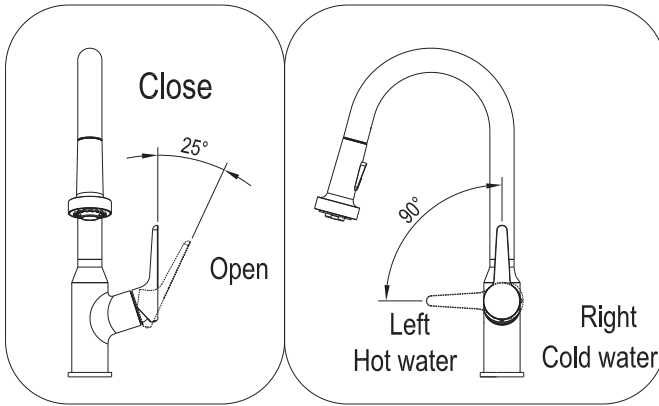

INSTALLATION GUIDE

STEP 1

1. Remove the mounting hardware(7), metal washer(6) and rubber washer B(5) from the main body(2):

STEP 2

2. Insert the main body into the hole with the base(3) and rubber washer A(4), refix the rubber washer B(5), metal washer(6) and mounting hardware(7) from the bottom.

STEP 3

3. After adjusting the direction of the main body(2), tighten the mounting hardware (7) with hands and tighten the screws with a Philips screwdriver.

STEP 4

4. Connect the spray hose(8) and spray head(1) to finish installation.

INSTALLATION GUIDE

STEP 5

5. Attach the weight(9) on the spray hose(8).

STEP 6

6. Connect the waterlines to outlet tightly. Turn on the outlet and check for leaks.

How to operate the handle:

- 1) Open the handle lever to turn water on. Push to turn off.
- 2) Turn the handle lever to the left to increase hot water flow with higher water temperature, while lower the water temperature by operating reversely.

Spray

The operation of the spray diverter:

- 1) When first turned on, water comes from aerator.
- 2) Press botton back, water comes from nozzles.
- 3) Press botton front, water comes from aerator.
- 4) Diverter button automatically returns to normal position once handle closed.