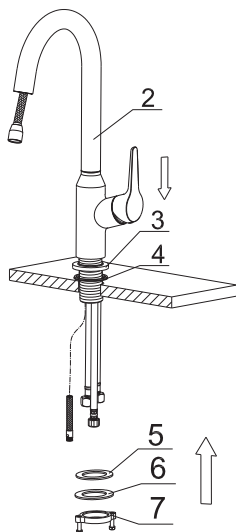

Karran[®]

INSTALLATION GUIDE

Dockton

Models: KKF250C

KKF250SS

The Component List	Qty.
1. Spray Head	1
2. Main Body	1
3. Base	1
4. Rubber Washer A	1
5. Rubber Washer B	1
6. Metal Washer	1
7. Mounting Hardware	1
8. Spray hose	2
9. Weight	1
10. Hex Wrench	1

INSTALLATION GUIDE

STEP 1

1. Remove the mounting hardware(7), metal washer(6) and rubber washer B(5) from the main body(2):

STEP 2

2. Insert the main body into the hole with the base(3) and rubber washer A(4), refix the rubber washer B(5), metal washer(6) and mounting hardware(7) from the bottom.

INSTALLATION GUIDE

STEP 5

5. Attach the weight(9) on the spray hose(8).

STEP 6

6. Connect the waterlines to outlet tightly. Turn on the outlet and check for leaks.

How to operate the handle:

- 1) Open the handle lever to turn water on. Push to turn off.
- 2) Turn the handle lever to the left to increase hot water flow with higher water temperature, while lower the water temperature by operating reversely.

REPLACEMENT PARTS

No.	Description	Finishes/Colors	Item No.
1	Spray Head	C, SS	500301912**
2	Washer		70020038930
3	Spray Hose	C, SS	500401611**
4	Spout Kit	C, SS	300300386**
5	Set Screw		50060039700
6	Main Body	C, SS	100300518**
7	35A Cartridge		20060010900
8	Nut		40060199252
9	Cap	C, SS	500101091**
10	Handle	C, SS	200100446**
11	Base	C, SS	500101638**
12	Rubber & Metal Washer		70020037354
13	Mounting Hardware		40060185018
14	Weight		50020066700
15	Hot Waterline		50042068521
16	Cold Waterline		50042068526
17	Supply Hose		50040196200
18	Hex Wrench		50060003700