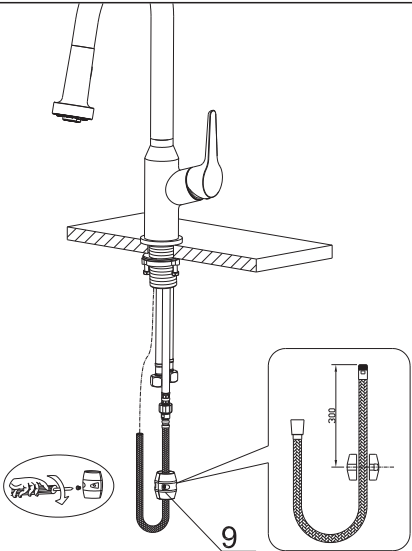

INSTALLATION GUIDE

STEP 1

1. Remove the mounting hardware(7), metal washer(6) and rubber washer B(5) from the main body(2):

STEP 2

2. Insert the main body into the hole with the base(3) and rubber washer A(4), refix the rubber washer B(5), metal washer(6) and mounting hardware(7) from the bottom.

STEP 3

3. After adjusting the direction of the main body(2), tighten the mounting hardware (7) with hands and tighten the screws with a Philips screwdriver.

STEP 4

4. Connect the spray hose(8) and spray head(1) to finish installation.

INSTALLATION GUIDE

STEP 5

5. Attach the weight(9) on the spray hose(8).

STEP 6

6. Connect the waterlines to outlet tightly. Turn on the outlet and check for leaks.

How to operate the handle:

- 1) Open the handle lever to turn water on. Push to turn off.
- 2) Turn the handle lever to the left to increase hot water flow with higher water temperature, while lower the water temperature by operating reversely.

REPLACEMENT PARTS

No.	Description	Finishes/Colors	Item No.
1	Spray Head	C, SS	500301912**
2	Washer		70020038930
3	Spray Hose	C, SS	500401611**
4	Spout Kit	C, SS	300300386**
5	Set Screw		50060039700
6	Main Body	C, SS	100300518**
7	35A Cartridge		20060010900
8	Nut		40060199252
9	Cap	C, SS	500101091**
10	Handle	C, SS	200100446**
11	Base	C, SS	500101638**
12	Rubber & Metal Washer		70020037354
13	Mounting Hardware		40060185018
14	Weight		50020066700
15	Hot Waterline		50042068521
16	Cold Waterline		50042068526
17	Supply Hose		50040196200
18	Hex Wrench		50060003700