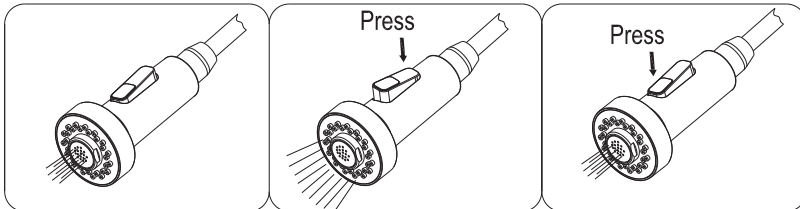

STEP 3

3. After adjusting the direction of the main body(2), tighten the mounting hardware (7) with hands and tighten the screws with a Philips screwdriver.

STEP 4

4. Connect the spray hose(8) and spray head(1) to finish installation.

INSTALLATION GUIDE

STEP 5

5. Attach the weight(9) on the spray hose(8).

STEP 6

6. Connect the waterlines to outlet tightly. Turn on the outlet and check for leaks.

How to operate the handle:

- 1) Open the handle lever to turn water on. Push to turn off.
- 2) Turn the handle lever to the left to increase hot water flow with higher water temperature, while lower the water temperature by operating reversely.

Spray

The operation of the spray diverter:

- 1) When first turned on, water comes from aerator.
- 2) Press botton back, water comes from nozzles.
- 3) Press botton front, water comes from aerator.
- 4) Diverter button automatically returns to normal position once handle closed.

REPLACEMENT PARTS

No.	Description	Finishes/Colors	Item No.
1	Spray Head	C, SS	500301912**
2	Washer		70020038930
3	Spray Hose	C, SS	500401611**
4	Spout Kit	C, SS	300300386**
5	Set Screw		50060039700
6	Main Body	C, SS	100300518**
7	35A Cartridge		20060010900
8	Nut		40060199252
9	Cap	C, SS	500101091**
10	Handle	C, SS	200100446**
11	Base	C, SS	500101638**
12	Rubber & Metal Washer		70020037354
13	Mounting Hardware		40060185018
14	Weight		50020066700
15	Hot Waterline		50042068521
16	Cold Waterline		50042068526
17	Supply Hose		50040196200
18	Hex Wrench		50060003700