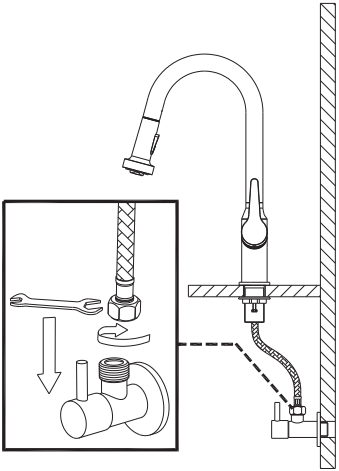

STEP 3

3. After adjusting the direction of the main body(2), tighten the mounting hardware (7) with hands and tighten the screws with a Philips screwdriver.

STEP 4

4. Connect the spray hose(8) and spray head(1) to finish installation.

INSTALLATION GUIDE

STEP 5

5. Attach the weight(9) on the spray hose(8).

STEP 6

6. Connect the waterlines to outlet tightly. Turn on the outlet and check for leaks.

How to operate the handle:

- 1) Open the handle lever to turn water on. Push to turn off.
- 2) Turn the handle lever to the left to increase hot water flow with higher water temperature, while lower the water temperature by operating reversely.

Spray

The operation of the spray diverter:

- 1) When first turned on, water comes from aerator.
- 2) Press botton back, water comes from nozzles.
- 3) Press botton front, water comes from aerator.
- 4) Diverter button automatically returns to normal position once handle closed.

REPLACEMENT PARTS

No.	Description	Finishes/Colors	Item No.
1	Spray Head	C, SS	500301912**
2	Washer		70020038930
3	Spray Hose	C, SS	500401611**
4	Spout Kit	C, SS	300300386**
5	Set Screw		50060039700
6	Main Body	C, SS	100300518**
7	35A Cartridge		20060010900
8	Nut		40060199252
9	Cap	C, SS	500101091**
10	Handle	C, SS	200100446**
11	Base	C, SS	500101638**
12	Rubber & Metal Washer		70020037354
13	Mounting Hardware		40060185018
14	Weight		50020066700
15	Hot Waterline		50042068521
16	Cold Waterline		50042068526
17	Supply Hose		50040196200
18	Hex Wrench		50060003700