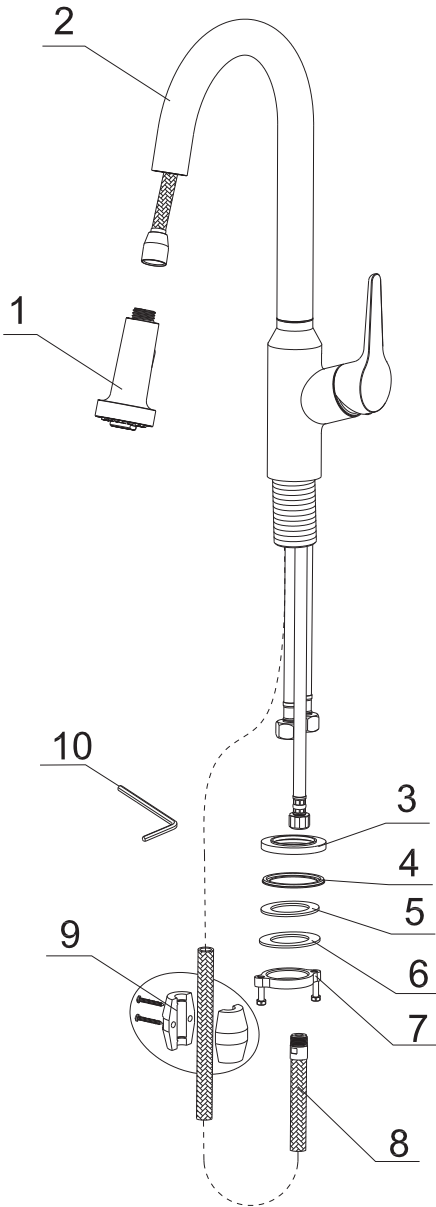

Karran[®]

INSTALLATION GUIDE

Dockton

Models: KKF250C

KKF250SS

The Component List	Qty.
1. Spray Head	1
2. Main Body	1
3. Base	1
4. Rubber Washer A	1
5. Rubber Washer B	1
6. Metal Washer	1
7. Mounting Hardware	1
8. Spray hose	2
9. Weight	1
10. Hex Wrench	1

INSTALLATION GUIDE

STEP 1

1. Remove the mounting hardware(7), metal washer(6) and rubber washer B(5) from the main body(2):

STEP 2

2. Insert the main body into the hole with the base(3) and rubber washer A(4), refix the rubber washer B(5), metal washer(6) and mounting hardware(7) from the bottom.

INSTALLATION GUIDE

STEP 5

5. Attach the weight(9) on the spray hose(8).

STEP 6

6. Connect the waterlines to outlet tightly. Turn on the outlet and check for leaks.

How to operate the handle:

- 1) Open the handle lever to turn water on. Push to turn off.
- 2) Turn the handle lever to the left to increase hot water flow with higher water temperature, while lower the water temperature by operating reversely.

REPLACEMENT PARTS

No.	Description	Finishes/Colors	Item No.
1	Spray Head	C, SS	500301912**
2	Washer		70020038930
3	Spray Hose	C, SS	500401611**
4	Spout Kit	C, SS	300300386**
5	Set Screw		50060039700
6	Main Body	C, SS	100300518**
7	35A Cartridge		20060010900
8	Nut		40060199252
9	Cap	C, SS	500101091**
10	Handle	C, SS	200100446**
11	Base	C, SS	500101638**
12	Rubber & Metal Washer		70020037354
13	Mounting Hardware		40060185018
14	Weight		50020066700
15	Hot Waterline		50042068521
16	Cold Waterline		50042068526
17	Supply Hose		50040196200
18	Hex Wrench		50060003700