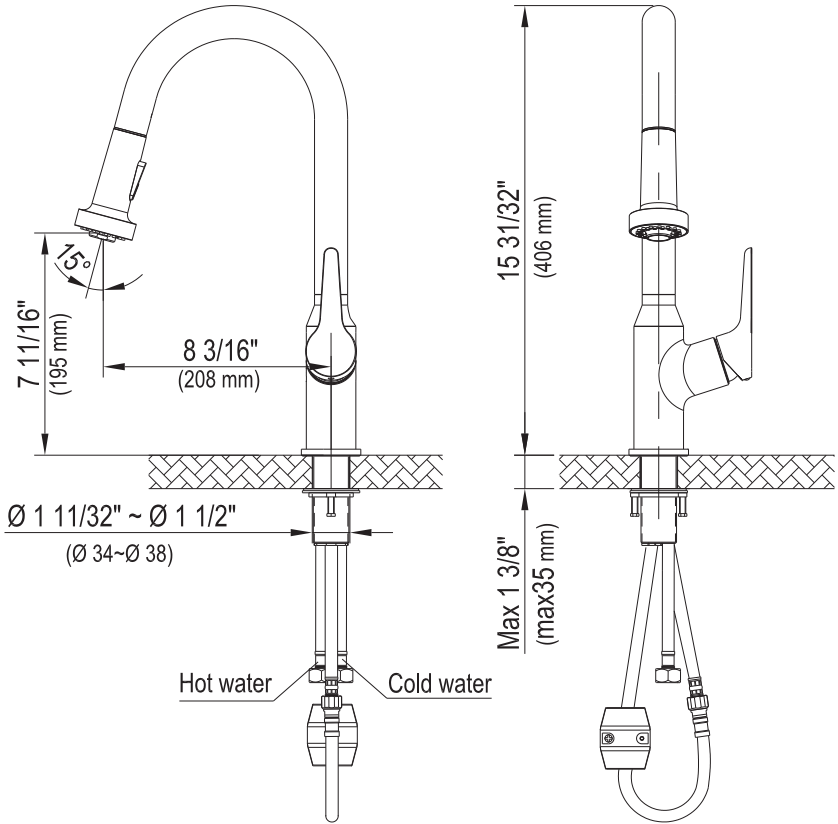

Karran[®]

INSTALLATION GUIDE

Dockton

Models: KKF250C

KKF250SS

The Component List	Qty.
1. Spray Head	1
2. Main Body	1
3. Base	1
4. Rubber Washer A	1
5. Rubber Washer B	1
6. Metal Washer	1
7. Mounting Hardware	1
8. Spray hose	2
9. Weight	1
10. Hex Wrench	1

INSTALLATION GUIDE

STEP 5

5. Attach the weight(9) on the spray hose(8).

STEP 6

6. Connect the waterlines to outlet tightly. Turn on the outlet and check for leaks.

How to operate the handle:

- 1) Open the handle lever to turn water on. Push to turn off.
- 2) Turn the handle lever to the left to increase hot water flow with higher water temperature, while lower the water temperature by operating reversely.

REPLACEMENT PARTS

No.	Description	Finishes/Colors	Item No.
1	Spray Head	C, SS	500301912**
2	Washer		70020038930
3	Spray Hose	C, SS	500401611**
4	Spout Kit	C, SS	300300386**
5	Set Screw		50060039700
6	Main Body	C, SS	100300518**
7	35A Cartridge		20060010900
8	Nut		40060199252
9	Cap	C, SS	500101091**
10	Handle	C, SS	200100446**
11	Base	C, SS	500101638**
12	Rubber & Metal Washer		70020037354
13	Mounting Hardware		40060185018
14	Weight		50020066700
15	Hot Waterline		50042068521
16	Cold Waterline		50042068526
17	Supply Hose		50040196200
18	Hex Wrench		50060003700

** Denotes faucet component color options:

C - Chrome

SS - Spot Free Stainless Steel