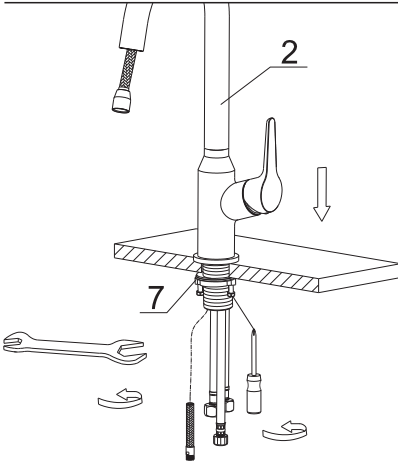

Karran[®]

INSTALLATION GUIDE

Dockton

Models: KKF250C

KKF250SS

The Component List	Qty.
1. Spray Head	1
2. Main Body	1
3. Base	1
4. Rubber Washer A	1
5. Rubber Washer B	1
6. Metal Washer	1
7. Mounting Hardware	1
8. Spray hose	2
9. Weight	1
10. Hex Wrench	1

INSTALLATION GUIDE

STEP 1

1. Remove the mounting hardware(7), metal washer(6) and rubber washer B(5) from the main body(2):

STEP 2

2. Insert the main body into the hole with the base(3) and rubber washer A(4), refix the rubber washer B(5), metal washer(6) and mounting hardware(7) from the bottom.

STEP 3

3. After adjusting the direction of the main body(2), tighten the mounting hardware (7) with hands and tighten the screws with a Philips screwdriver.

STEP 4

4. Connect the spray hose(8) and spray head(1) to finish installation.

REPLACEMENT PARTS

No.	Description	Finishes/Colors	Item No.
1	Spray Head	C, SS	500301912**
2	Washer		70020038930
3	Spray Hose	C, SS	500401611**
4	Spout Kit	C, SS	300300386**
5	Set Screw		50060039700
6	Main Body	C, SS	100300518**
7	35A Cartridge		20060010900
8	Nut		40060199252
9	Cap	C, SS	500101091**
10	Handle	C, SS	200100446**
11	Base	C, SS	500101638**
12	Rubber & Metal Washer		70020037354
13	Mounting Hardware		40060185018
14	Weight		50020066700
15	Hot Waterline		50042068521
16	Cold Waterline		50042068526
17	Supply Hose		50040196200
18	Hex Wrench		50060003700