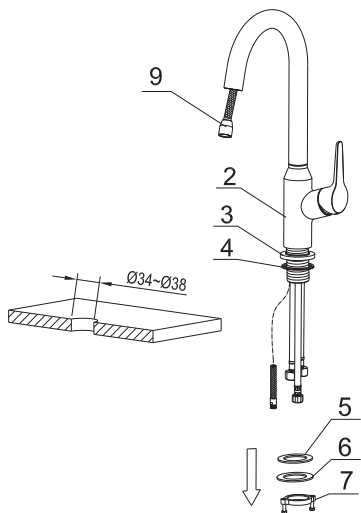

Karran[®]

INSTALLATION GUIDE

Dockton

Models: KKF250C

KKF250SS

The Component List	Qty.
1. Spray Head	1
2. Main Body	1
3. Base	1
4. Rubber Washer A	1
5. Rubber Washer B	1
6. Metal Washer	1
7. Mounting Hardware	1
8. Spray hose	2
9. Weight	1
10. Hex Wrench	1

INSTALLATION GUIDE

STEP 1

1. Remove the mounting hardware(7), metal washer(6) and rubber washer B(5) from the main body(2):

STEP 2

2. Insert the main body into the hole with the base(3) and rubber washer A(4), refix the rubber washer B(5), metal washer(6) and mounting hardware(7) from the bottom.

INSTALLATION GUIDE

STEP 5

5. Attach the weight(9) on the spray hose(8).

STEP 6

6. Connect the waterlines to outlet tightly. Turn on the outlet and check for leaks.

How to operate the handle:

- 1) Open the handle lever to turn water on. Push to turn off.
- 2) Turn the handle lever to the left to increase hot water flow with higher water temperature, while lower the water temperature by operating reversely.

REPLACEMENT PARTS

No.	Description	Finishes/Colors	Item No.
1	Spray Head	C, SS	500301912**
2	Washer		70020038930
3	Spray Hose	C, SS	500401611**
4	Spout Kit	C, SS	300300386**
5	Set Screw		50060039700
6	Main Body	C, SS	100300518**
7	35A Cartridge		20060010900
8	Nut		40060199252
9	Cap	C, SS	500101091**
10	Handle	C, SS	200100446**
11	Base	C, SS	500101638**
12	Rubber & Metal Washer		70020037354
13	Mounting Hardware		40060185018
14	Weight		50020066700
15	Hot Waterline		50042068521
16	Cold Waterline		50042068526
17	Supply Hose		50040196200
18	Hex Wrench		50060003700