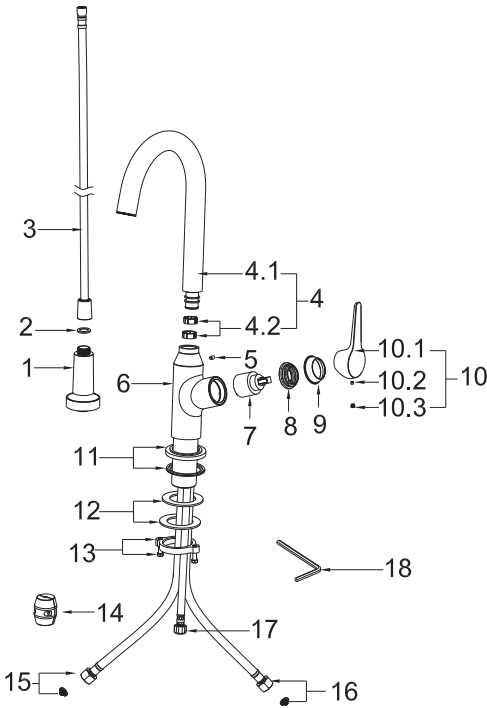

STEP 3

3. After adjusting the direction of the main body(2), tighten the mounting hardware (7) with hands and tighten the screws with a Philips screwdriver.

STEP 4

4. Connect the spray hose(8) and spray head(1) to finish installation.

INSTALLATION GUIDE

STEP 5

5. Attach the weight(9) on the spray hose(8).

STEP 6

6. Connect the waterlines to outlet tightly. Turn on the outlet and check for leaks.

How to operate the handle:

- 1) Open the handle lever to turn water on. Push to turn off.
- 2) Turn the handle lever to the left to increase hot water flow with higher water temperature, while lower the water temperature by operating reversely.

Spray

The operation of the spray diverter:

- 1) When first turned on, water comes from aerator.
- 2) Press botton back, water comes from nozzles.
- 3) Press botton front, water comes from aerator.
- 4) Diverter button automatically returns to normal position once handle closed.

REPLACEMENT PARTS

No.	Description	Finishes/Colors	Item No.
1	Spray Head	C, SS	500301912**
2	Washer		70020038930
3	Spray Hose	C, SS	500401611**
4	Spout Kit	C, SS	300300386**
5	Set Screw		50060039700
6	Main Body	C, SS	100300518**
7	35A Cartridge		20060010900
8	Nut		40060199252
9	Cap	C, SS	500101091**
10	Handle	C, SS	200100446**
11	Base	C, SS	500101638**
12	Rubber & Metal Washer		70020037354
13	Mounting Hardware		40060185018
14	Weight		50020066700
15	Hot Waterline		50042068521
16	Cold Waterline		50042068526
17	Supply Hose		50040196200
18	Hex Wrench		50060003700