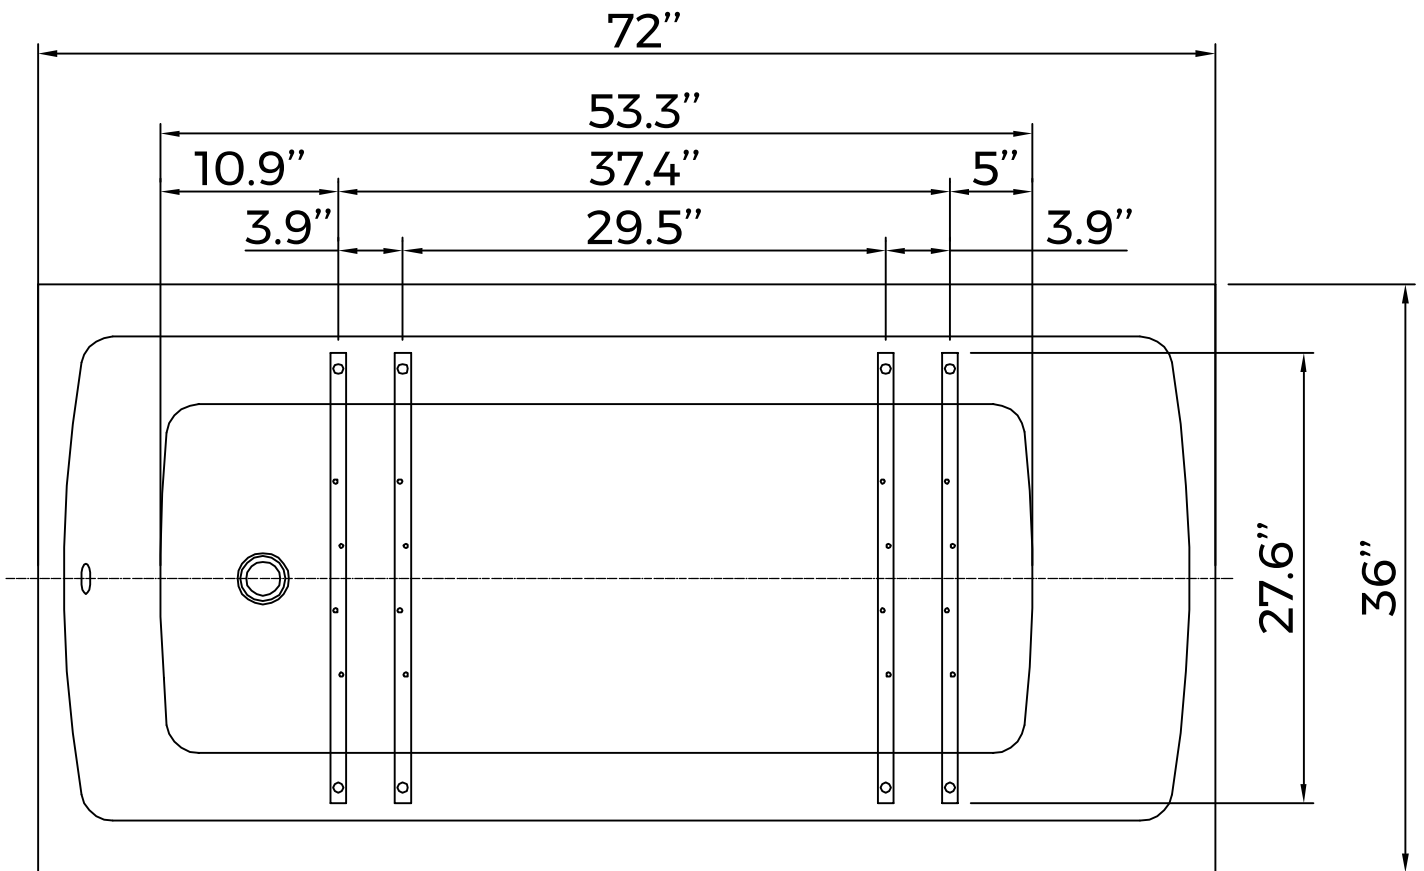

The leveling feet have 2.7" in height adjustability

Leveling Foot Placement