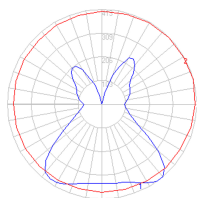

Dimensions

Packaging

3 Boxes

1 x 44-9/16" x 13-5/16" x 8-3/8" / 6.61 lbs - 113 cm x 33.5 cm x 21 cm / 3 kg

1 x 13-7/8" x 13-7/8" x 11-7/8" / 1.1 lbs - 35 cm x 35 cm x 30 cm / .5 kg

1 x 7-3/16" x 6-13/16" x 7-3/16" / 1.1 lbs - 18 cm x 17 cm x 18 cm / .5 kg

Light distribution

Diffused

Red = Max Cd. Through Vertical plane
Blue = Max Cd. Through Horizontal plane

Luminaire weight

4.41 lbs / 2 kg

Warranty

5 year Limited warranty