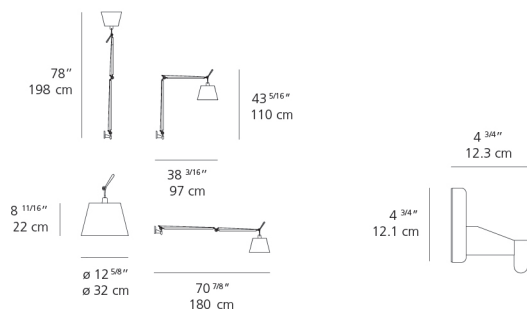

Dimensions

Packaging

3 Boxes

1 x 44-9/16" x 13-5/16" x 8-3/8" / 6.61 lbs - 113 cm x 33.5 cm x 21 cm / 3 kg

1 x 13-7/8" x 13-7/8" x 11-7/8" / 1.1 lbs - 35 cm x 35 cm x 30 cm / .5 kg

1 x 7-3/16" x 6-13/16" x 7-3/16" / 1.1 lbs - 18 cm x 17 cm x 18 cm / .5 kg

Light distribution

Diffused

Red = Max Cd. Through Vertical plane
Blue = Max Cd. Through Horizontal plane

Luminaire weight

4.41 lbs / 2 kg

Warranty

5 year Limited warranty