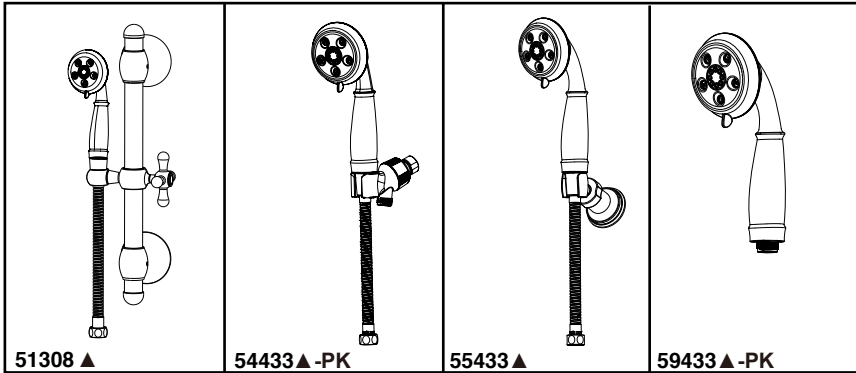

# HANDSHOWER

- H2Okinetic Technology® Handshower
- 29" Wall Bar, Wall mount or Shower Arm Mount
- Certified Dual Check Valves

Submitted Model No.: \_\_\_\_\_

Specific Features: \_\_\_\_\_

## STANDARD SPECIFICATIONS:

- Hand held shower with three settings –pause is a non-positive shut-off
- Adjustable shower arm mount for hands-free showering (54433-PK only)
- Wall bar with adjustable height handshower mount (51308 only)
- Adjustable wall mount of hands-free showering (55433 only)
- 60" -82" (1524 mm - 2083 mm) metal stretchable hose
- Maximum 1.75 gpm @ 80 psi, 6.6 L/min @ 550 kPa
- ADA compliant hand shower when installed per accessibility guidelines of the act.