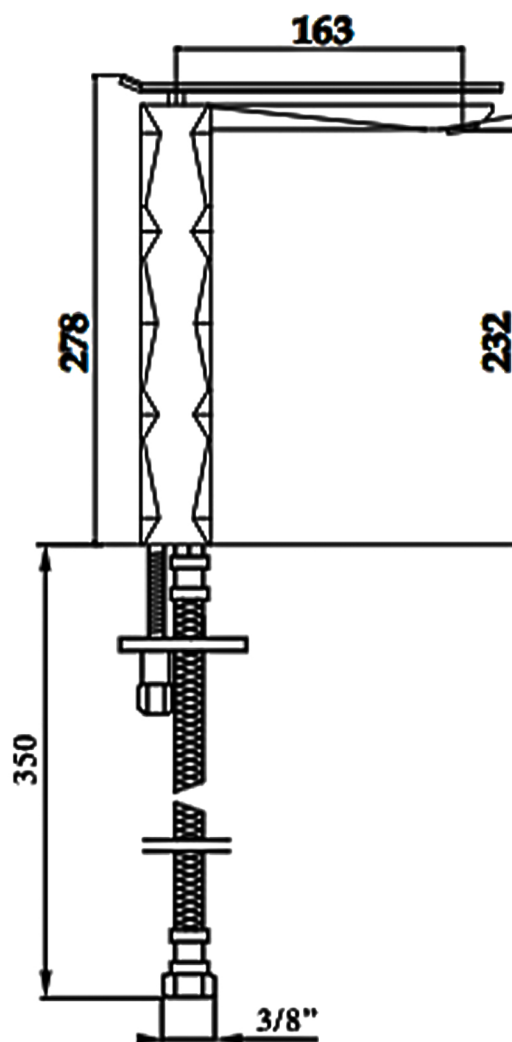

IKON

Model: IKON

Category: Bathroom Faucet

Material: Lead-Free Brass

Dimensions: 8.8" (L) x 1.3" (W) x 10.9" (H)

Description: Luxury bathroom faucet in polished gold finish.

*Numbers are in millimeter