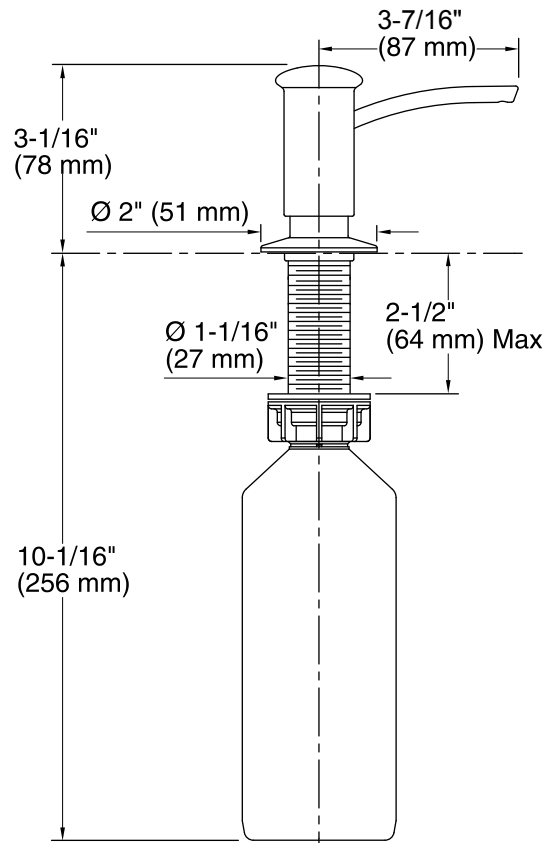

## Soap/Lotion Dispenser K-1895-C

### Features

- Holds up to 16 ounces of soap or lotion; refillable from top.
- Solid-brass construction.
- May be installed in predrilled sink holes, or surfaces up to 2 inches thick.
- Clamshell packed.
- Coordinates with contemporary-style faucets.

### Technical Information

All product dimensions are nominal.