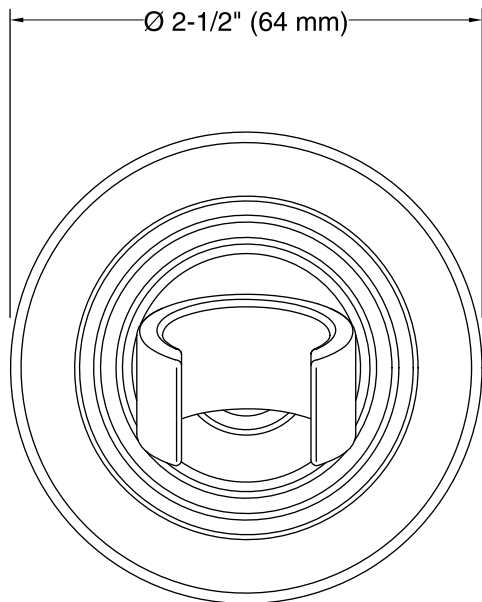

Technical Information

All product dimensions are nominal.

Notes

Install this product according to the installation guide.