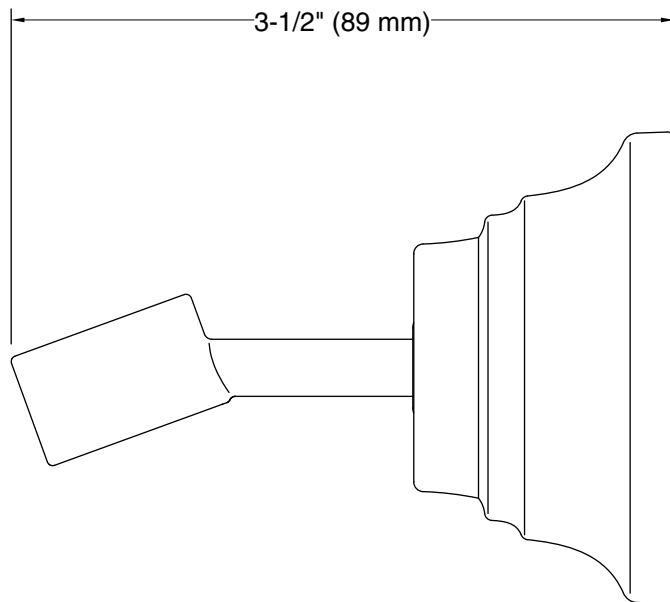

Technical Information

All product dimensions are nominal.

Notes

Install this product according to the installation guide.