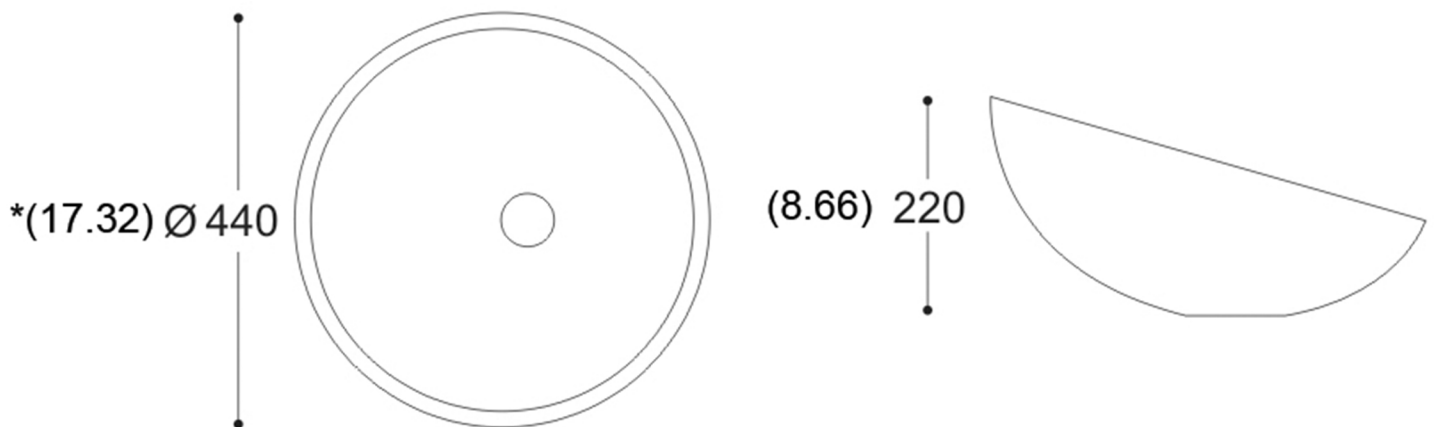

## ATELIER XENI

Model: ATELIER XENI

Category: Bathroom Sink

Material: Crystal

Dimensions: 17.3"(L) x 17.3"(W) x 8.7"(H)

Description: Luxury bathroom sink in champagne and transparent finish.

\*Numbers in parenthesis are in inches