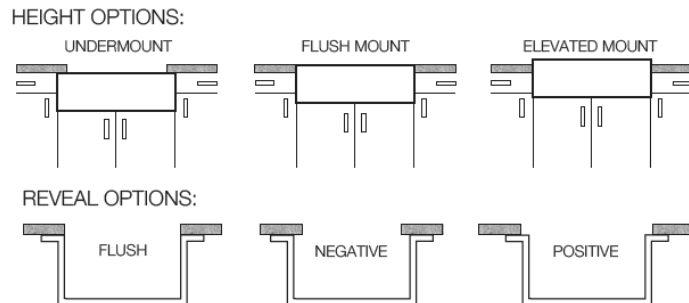

Options include installation at various heights, various undermount reveals, and various amounts of forward overhang of the apron front. The choices made will determine what type of additional sup-port will be necessary in the base cabinet. Presented here are just some of options and more popular mounting techniques.

THE STEPS

- Evaluate the style of apron sink being installed, and determine the type of mounting to be done.
- Keep in mind that unlike other sink styles which are dropped into a hole in the countertop, and supported by the countertop; apron sinks are positioned through an opening in the front of the cabinet and supported, only by the cabinet.
- Measure the sink and cabinet in order to properly prepare the base cabinet.
- Install necessary support braces. Several types of supports can be customized to uphold various types of sinks in various fashions. One typical technique, using 2" x 4" supports, with or without a plywood platform, is shown above.
- Place sink in position on the base cabinet supports.
- Clean the surfaces of the sink and countertop which will meet, with denatured alcohol. If undermounting the sink, apply a bead of silicone along the outer edge of the sink rim in order to form a secure bond with the countertop. Attach the countertop making sure of tight contact with the sink. Re-check that the sink is properly aligned and level. Remove any excess sealant along edges.

APRON MOUNTING STYLES