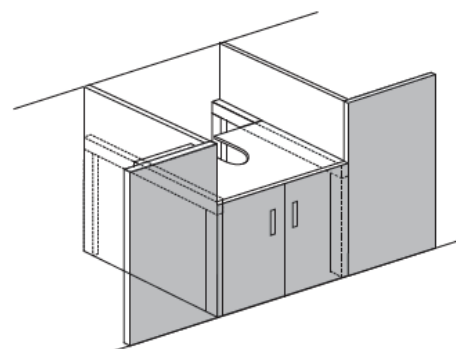

EXAMPLE:

SUPPORT FRAME

877.946.5725
Toledo, Ohio
Sales@MRDirectInt.com
www.MRDirectInt.com