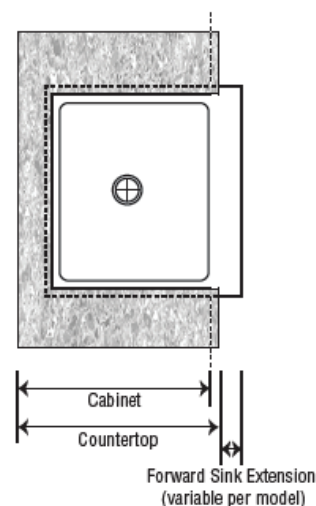

EXAMPLE:

UNDERMOUNT WITH POSITIVE REVEAL