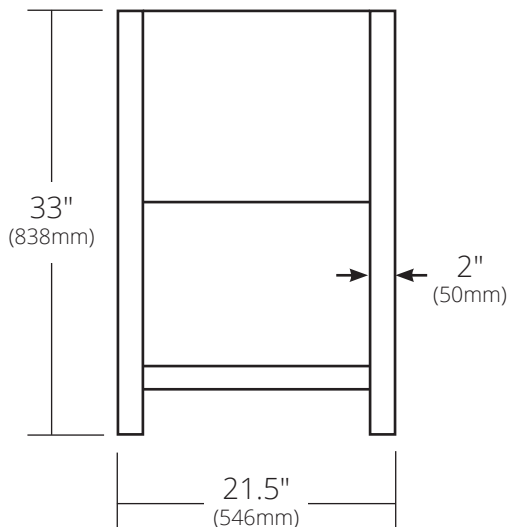

SPECIFICATIONS

SOLACE 30" VANITY

Solace Collection

Shown in Midnight Oak with Ash shelf

FRONT VIEW

SIDE VIEW

- VNO301-A Sunrise Oak with Ash shelf
- VNO308-A Midnight Oak with Ash shelf
- VNO301-P Sunrise Oak with Pearl shelf
- VNO308-P Midnight Oak with Pearl shelf

PRODUCT DETAILS

- 30"w x 21.5"d x 33"h (763mm x 546mm x 838mm)
- FSC certified solid oak
- Low-VOC water-resistant finish
- Integrated NativeStone® shelf
- Vanity Top sold separately
- Full-extension drawer with soft close slides and U-channel for P-Trap

INSTALLATION

- Freestanding vanity base

COORDINATING PRODUCTS

- Solace Mirror
- 30" NativeStone® Vanity Top or 30" Palomar Vanity Top with Integral Sink

IMPORTANT

Do NOT use tape or other adhesives on NativeStone® as it may remove the sealer.

Due to the handcrafted nature of this product, it will vary in finish, texture, and other details. Dimensions may vary up to 1/4" (6mm).