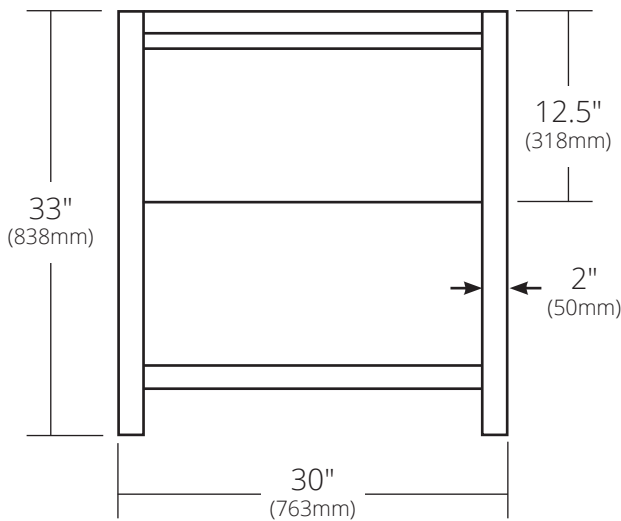

SPECIFICATIONS

SOLACE 30" VANITY

Solace Collection

Shown in Midnight Oak with Ash shelf

FRONT VIEW

SIDE VIEW

- VNO301-A Sunrise Oak with Ash shelf
- VNO308-A Midnight Oak with Ash shelf
- VNO301-P Sunrise Oak with Pearl shelf
- VNO308-P Midnight Oak with Pearl shelf

PRODUCT DETAILS

- 30"w x 21.5"d x 33"h (763mm x 546mm x 838mm)
- FSC certified solid oak
- Low-VOC water-resistant finish
- Integrated NativeStone® shelf
- Vanity Top sold separately
- Full-extension drawer with soft close slides and U-channel for P-Trap

INSTALLATION

- Freestanding vanity base

COORDINATING PRODUCTS

- Solace Mirror
- 30" NativeStone® Vanity Top or 30" Palomar Vanity Top with Integral Sink

IMPORTANT

Do NOT use tape or other adhesives on NativeStone® as it may remove the sealer.

Due to the handcrafted nature of this product, it will vary in finish, texture, and other details. Dimensions may vary up to 1/4" (6mm).