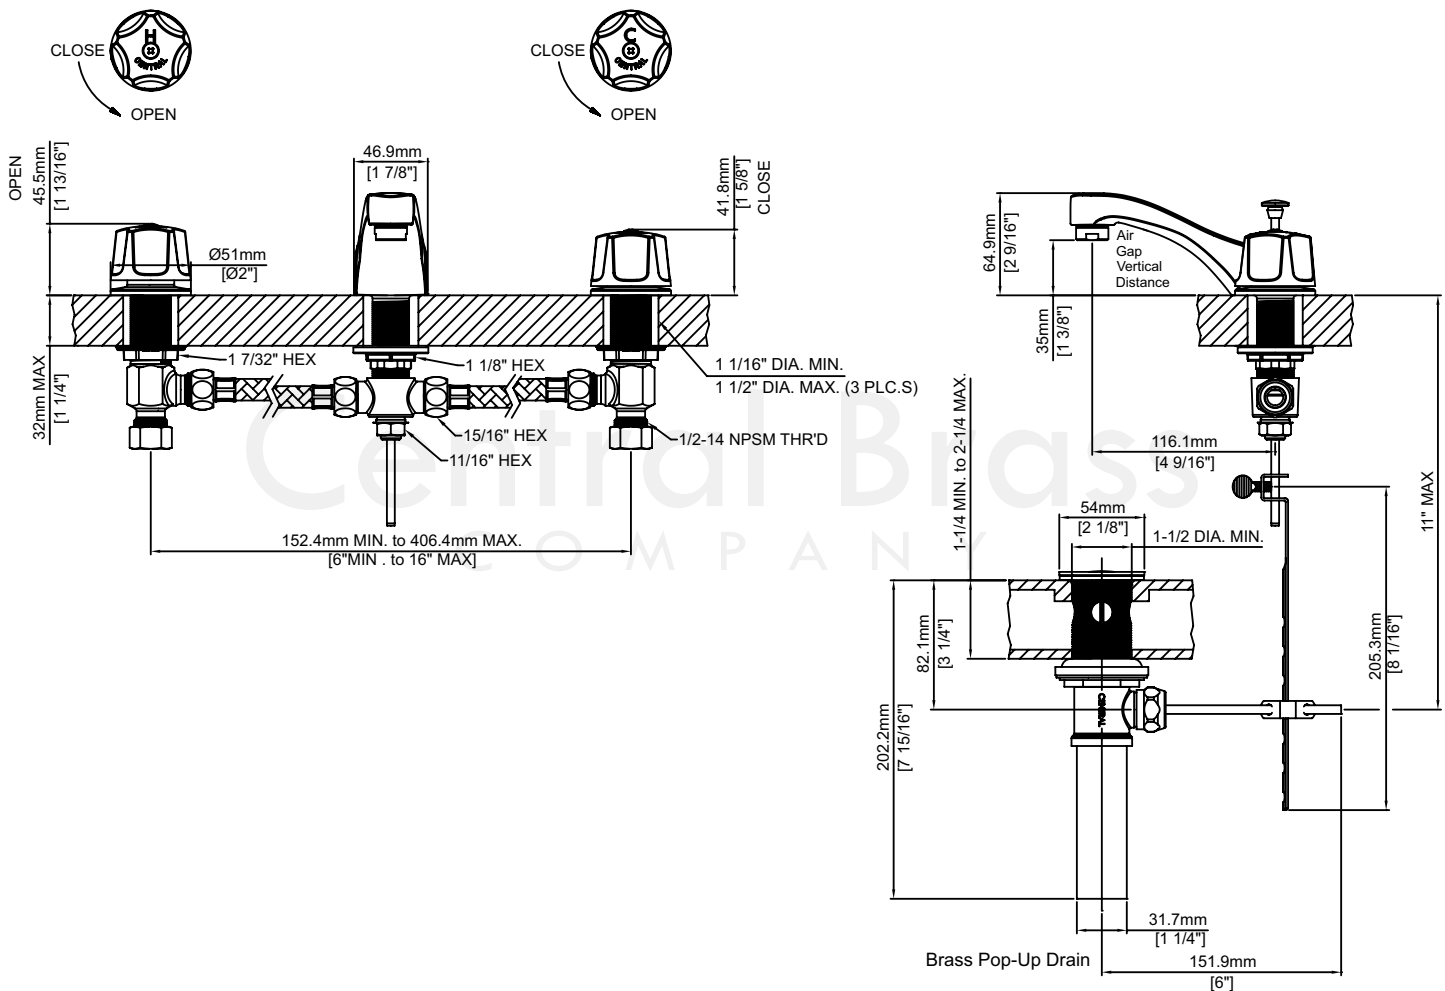

Model# 1125-DA

Two Handle Widespread Lavatory Faucet

FEATURES & SPECIFICATIONS

- Round Metal Handles
- 4-1/2" Low Profile Spout
- Flexible Hose Connections
- Replaceable Seats
- 3-Hole 6" to 24" Installation
- Brass Pop-Up Drain Assembly

FINISHES

- PC Polished Chrome

STANDARDS

- ASME A112.18.1
- ANSI / NSF 61, SECTION 9
- CUPC / IAPMO LISTED
- CONTAINS NO MORE THAN 0.25% WEIGHTED AVERAGE LEAD CONTENT

FLOW

- 1.2 GPM Flow Rate
- E0.5 - 0.5 GPM Flow Rate Aerator Available Upon Request

Model# 1125-DA

Two Handle Widespread Lavatory Faucet

1125-DA/REV. 11 2017

Product Specifications subject to change without notice