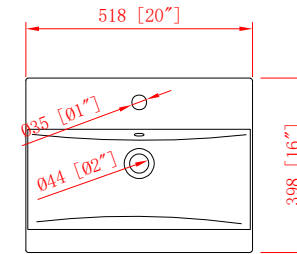

20" Bathroom vanity

20 in.W x 16 in.D x 34 in.H
(51.8 cm x 39.8 cm x 87.6 cm)

Top View

Back View