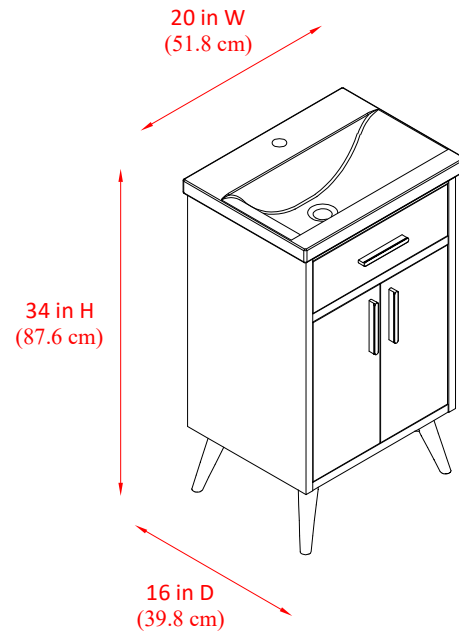

20" Bathroom vanity

20 in.W x 16 in.D x 34 in.H
(51.8 cm x 39.8 cm x 87.6 cm)

Top View

Back View