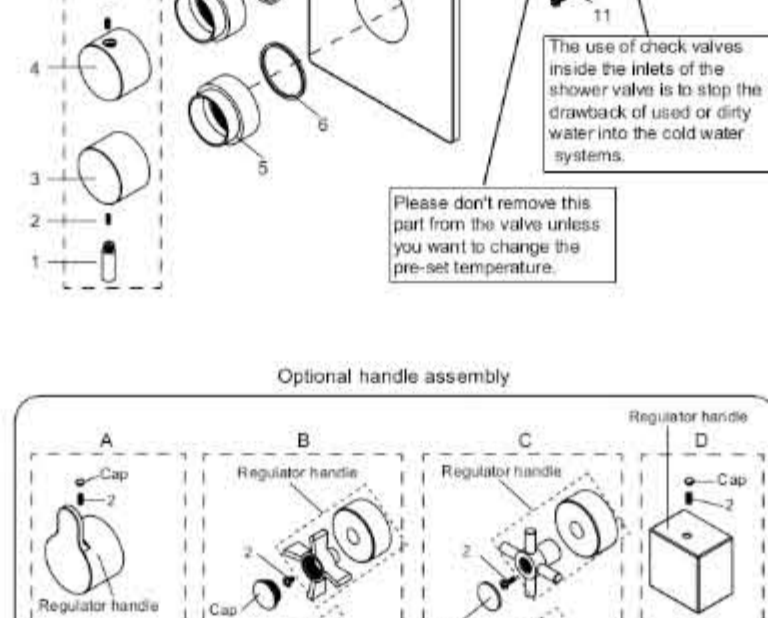

16" Nickel Brushed Rainfall Shower Head Ultrathin Square

16" Nickel Brushed

A: 0.91"
B: 8.66"

Note: In 5113700 (PC) model
Anmerkung: Für die Modelle 5113700 (PC)
Attention: pour les modèles 5113700 (PC)
Внимание: Для моделей 5113700 (PC)
Attenzione: Per i modelli 5113700 (PC)

This General diagram and installation instructions are not intended for any specific model, but is presented as a general guideline for Installations!