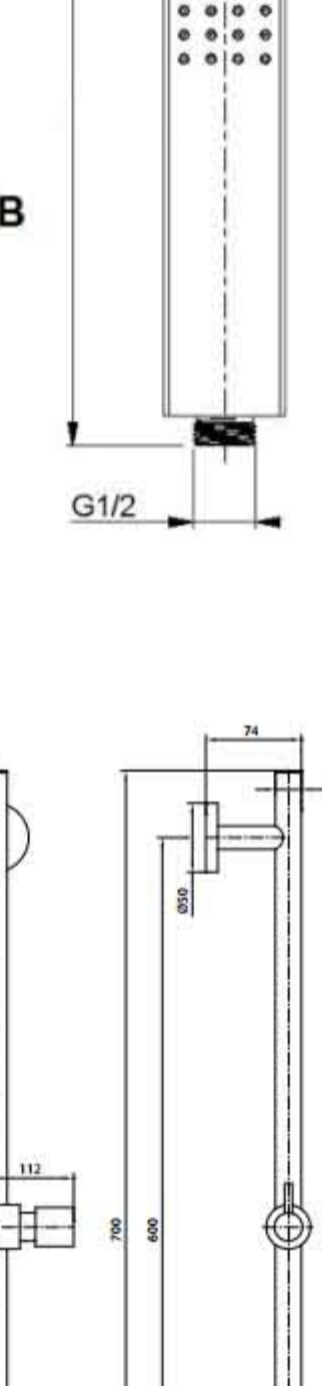

16" Nickel Brushed Rainfall Shower Head Ultrathin Square

16" Nickel Brushed

A: 0.91"
B: 8.66"

Note: In 5113700 (PC) model
Anmerkung: Für die Modelle 5113700 (PC)
Attention: pour les modèles 5113700 (PC)
Внимание: Для моделей 5113700 (PC)
Attenzione: Per i modelli 5113700 (PC)

This General diagram and installation instructions are not intended for any specific model, but is presented as a general guideline for Installations!