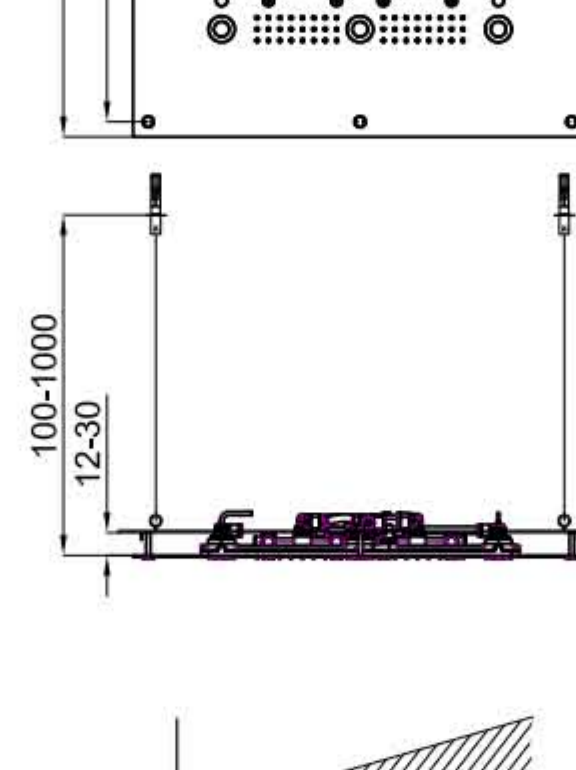

16" Nickel Brushed Rainfall Shower Head Ultrathin Square

16" Nickel Brushed

A: 0.91"
B: 8.66"

Note: In 5113700 (PC) model
Anmerkung: Für die Modelle 5113700 (PC)
Attention: pour les modèles 5113700 (PC)
Внимание: Для моделей 5113700 (PC)
Attenzione: Per i modelli 5113700 (PC)

This General diagram and installation instructions are not intended for any specific model, but is presented as a general guideline for Installations!