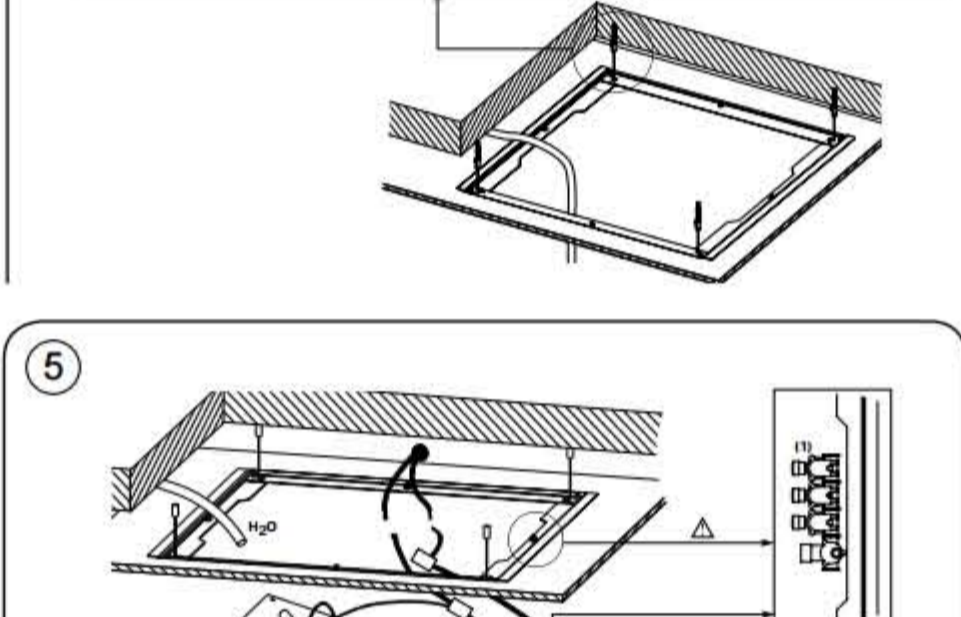

16" Nickel Brushed Rainfall Shower Head Ultrathin Square

16" Nickel Brushed

A: 0.91"
B: 8.66"

Note: In 5113700 (PC) model
Anmerkung: Für die Modelle 5113700 (PC)
Attention: pour les modèles 5113700 (PC)
Внимание: Для моделей 5113700 (PC)
Attenzione: Per i modelli 5113700 (PC)

This General diagram and installation instructions are not intended for any specific model, but is presented as a general guideline for Installations!