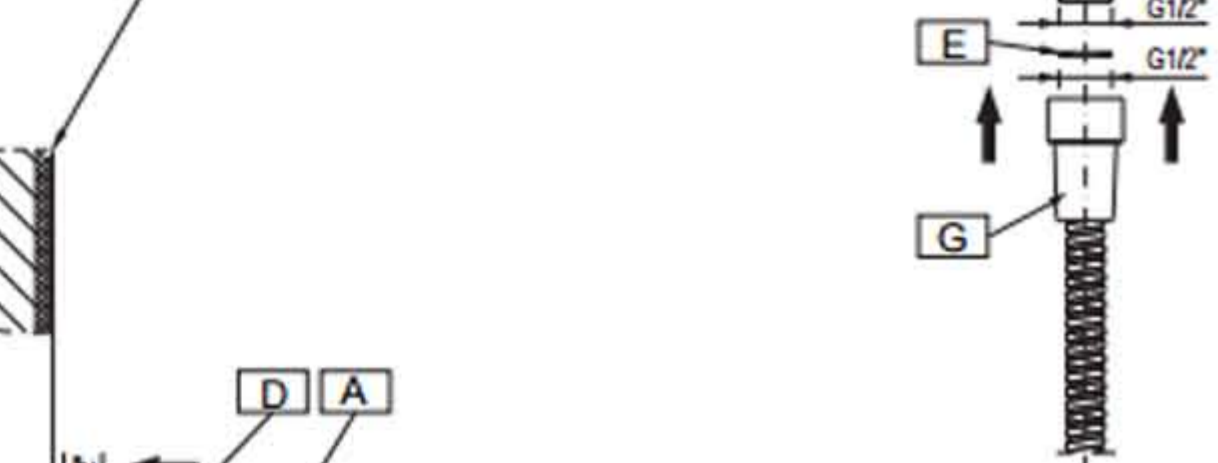

16" Nickel Brushed Rainfall Shower Head Ultrathin Square

16" Nickel Brushed

A: 0.91"
B: 8.66"

Note: In 5113700 (PC) model
Anmerkung: Für die Modelle 5113700 (PC)
Attention: pour les modèles 5113700 (PC)
Внимание: Для моделей 5113700 (PC)
Attenzione: Per i modelli 5113700 (PC)

This General diagram and installation instructions are not intended for any specific model, but is presented as a general guideline for Installations!