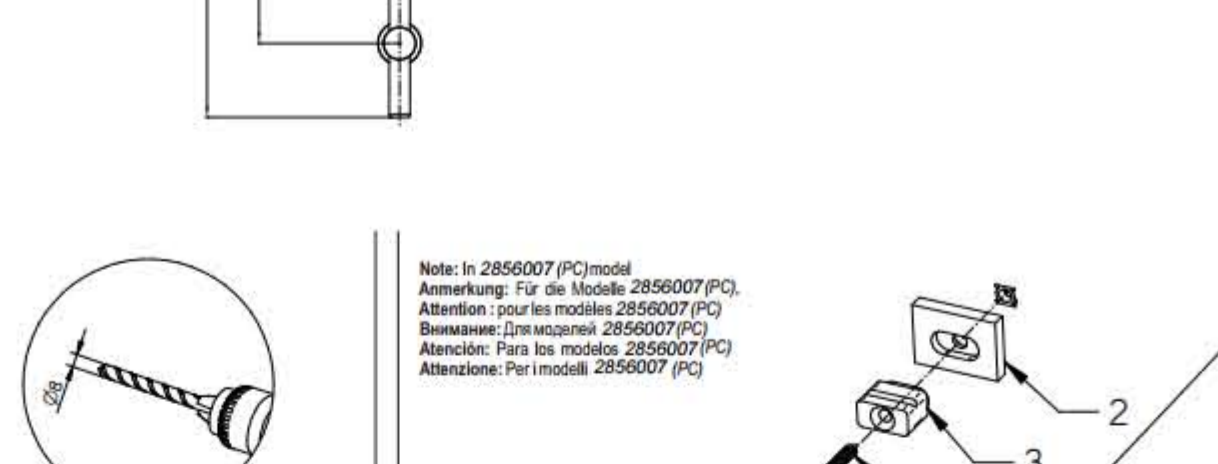

16" Nickel Brushed Rainfall Shower Head Ultrathin Square

16" Nickel Brushed

A: 0.91"
B: 8.66"

Note: In 5113700 (PC) model
Anmerkung: Für die Modelle 5113700 (PC)
Attention: pour les modèles 5113700 (PC)
Внимание: Для моделей 5113700 (PC)
Attenzione: Per i modelli 5113700 (PC)

This General diagram and installation instructions are not intended for any specific model, but is presented as a general guideline for Installations!