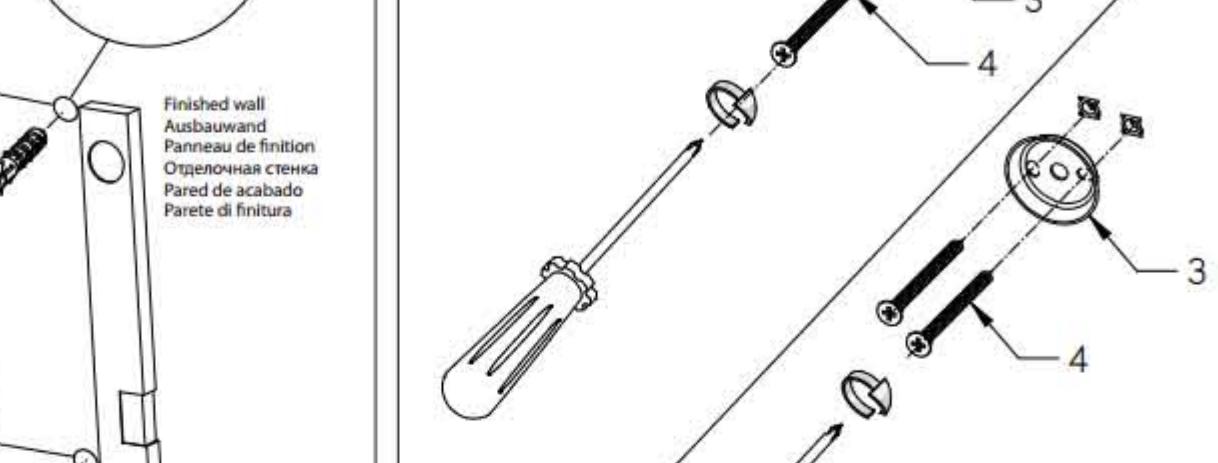

16" Nickel Brushed Rainfall Shower Head Ultrathin Square

16" Nickel Brushed

A: 0.91"
B: 8.66"

Note: In 5113700 (PC) model
Anmerkung: Für die Modelle 5113700 (PC)
Attention: pour les modèles 5113700 (PC)
Внимание: Для моделей 5113700 (PC)
Attenzione: Per i modelli 5113700 (PC)

This General diagram and installation instructions are not intended for any specific model, but is presented as a general guideline for Installations!