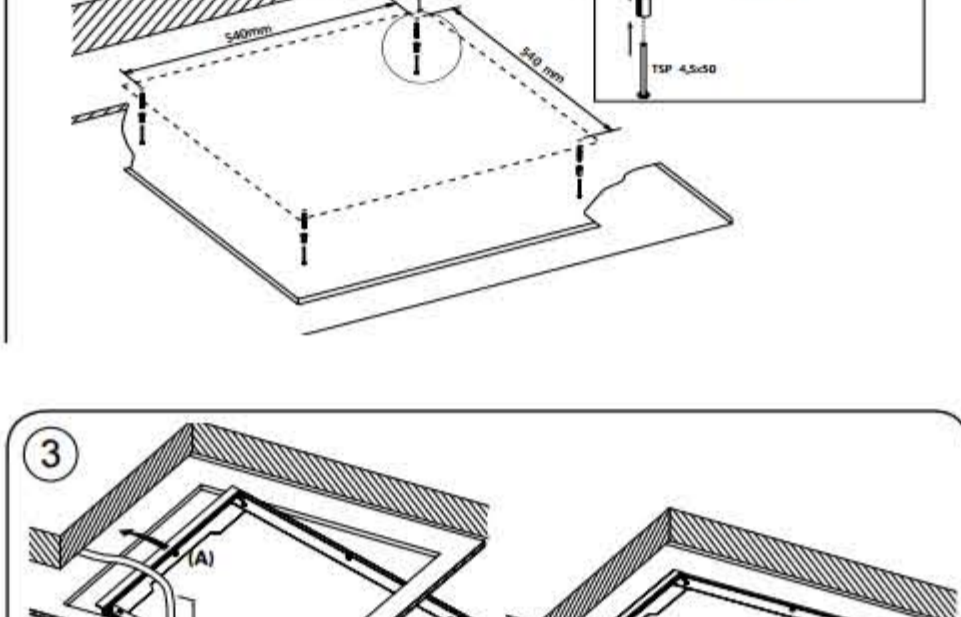

16" Nickel Brushed Rainfall Shower Head Ultrathin Square

16" Nickel Brushed

A: 0.91"
B: 8.66"

Note: In 5113700 (PC) model
Anmerkung: Für die Modelle 5113700 (PC)
Attention: pour les modèles 5113700 (PC)
Внимание: Для моделей 5113700 (PC)
Attenzione: Per i modelli 5113700 (PC)

This General diagram and installation instructions are not intended for any specific model, but is presented as a general guideline for Installations!