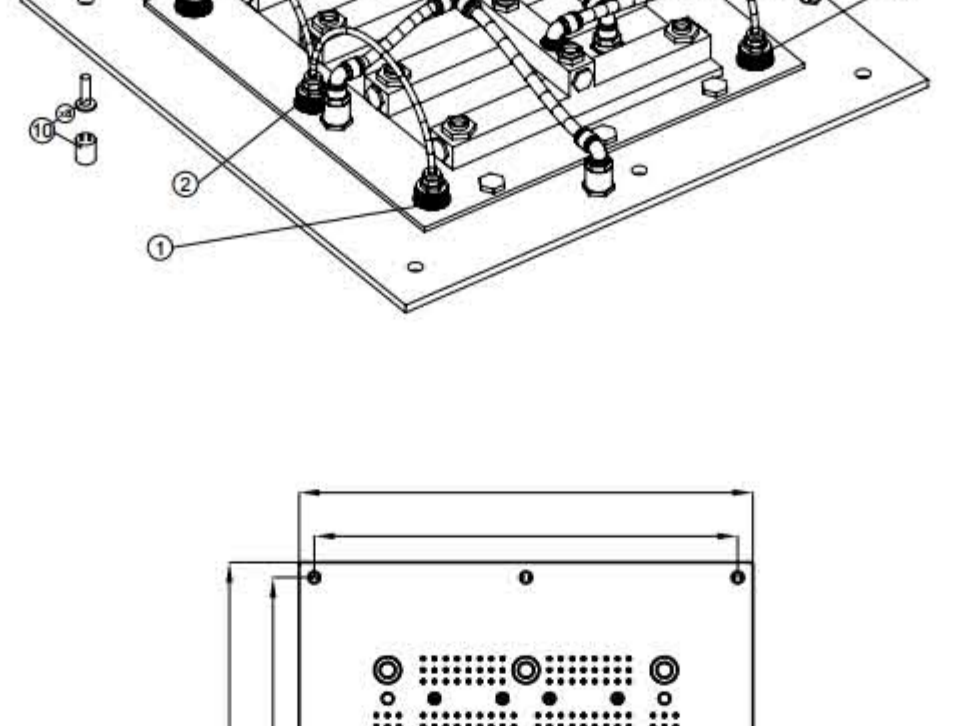

16" Nickel Brushed Rainfall Shower Head Ultrathin Square

16" Nickel Brushed

A: 0.91"
B: 8.66"

Note: In 5113700 (PC) model
Anmerkung: Für die Modelle 5113700 (PC)
Attention: pour les modèles 5113700 (PC)
Внимание: Для моделей 5113700 (PC)
Attenzione: Per i modelli 5113700 (PC)

This General diagram and installation instructions are not intended for any specific model, but is presented as a general guideline for Installations!