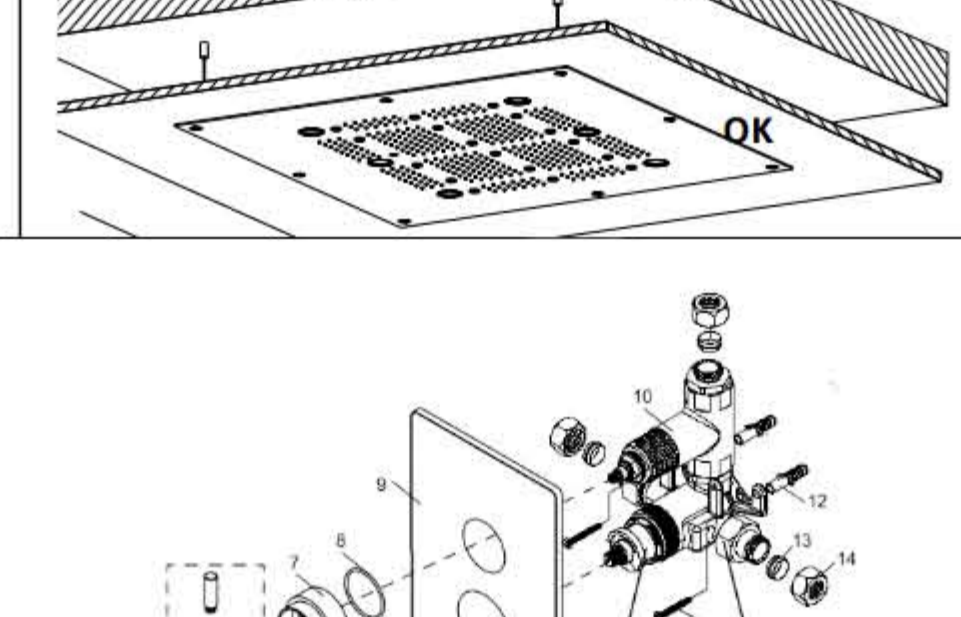

16" Nickel Brushed Rainfall Shower Head Ultrathin Square

16" Nickel Brushed

A: 0.91"
B: 8.66"

Note: In 5113700 (PC) model
Anmerkung: Für die Modelle 5113700 (PC)
Attention: pour les modèles 5113700 (PC)
Внимание: Для моделей 5113700 (PC)
Attenzione: Per i modelli 5113700 (PC)

This General diagram and installation instructions are not intended for any specific model, but is presented as a general guideline for Installations!