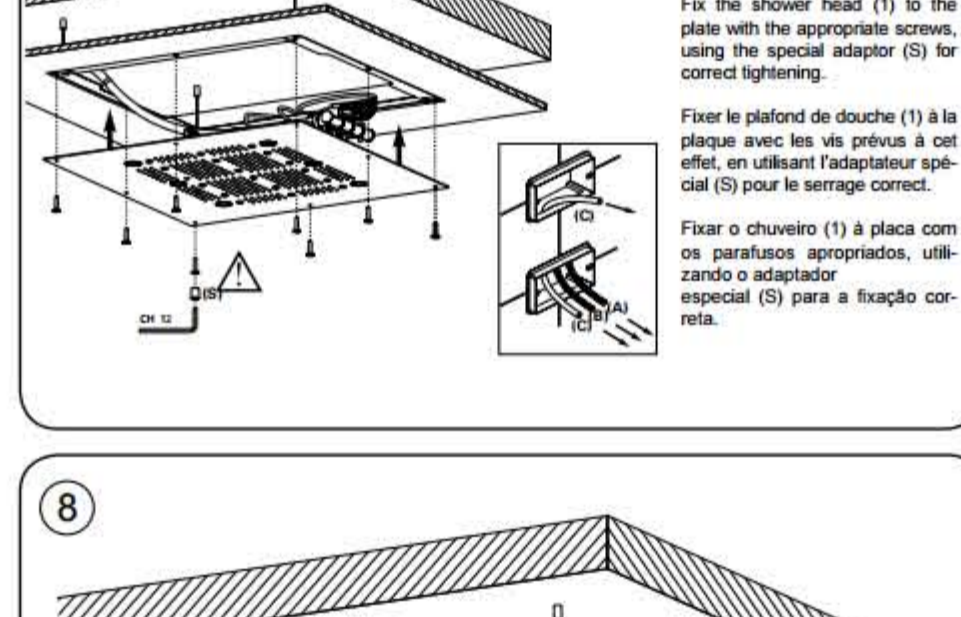

16" Nickel Brushed Rainfall Shower Head Ultrathin Square

16" Nickel Brushed

A: 0.91"
B: 8.66"

Note: In 5113700 (PC) model
Anmerkung: Für die Modelle 5113700 (PC)
Attention: pour les modèles 5113700 (PC)
Внимание: Для моделей 5113700 (PC)
Attenzione: Per i modelli 5113700 (PC)

This General diagram and installation instructions are not intended for any specific model, but is presented as a general guideline for Installations!