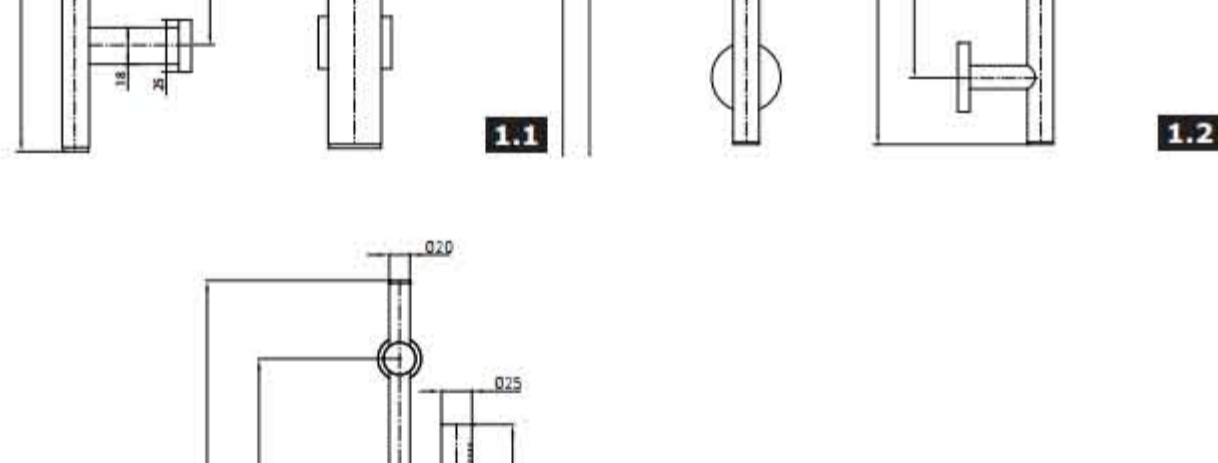

16" Nickel Brushed Rainfall Shower Head Ultrathin Square

16" Nickel Brushed

A: 0.91"
B: 8.66"

Note: In 5113700 (PC) model
Anmerkung: Für die Modelle 5113700 (PC)
Attention: pour les modèles 5113700 (PC)
Внимание: Для моделей 5113700 (PC)
Attenzione: Per i modelli 5113700 (PC)

This General diagram and installation instructions are not intended for any specific model, but is presented as a general guideline for Installations!