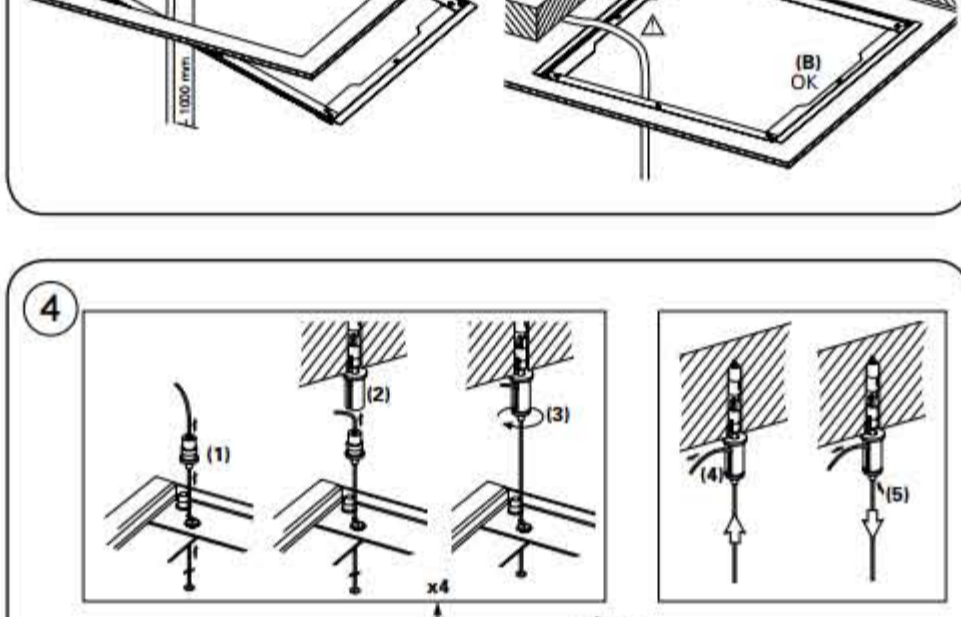

16" Nickel Brushed Rainfall Shower Head Ultrathin Square

16" Nickel Brushed

A: 0.91"
B: 8.66"

Note: In 5113700 (PC) model
Anmerkung: Für die Modelle 5113700 (PC)
Attention: pour les modèles 5113700 (PC)
Внимание: Для моделей 5113700 (PC)
Attenzione: Per i modelli 5113700 (PC)

This General diagram and installation instructions are not intended for any specific model, but is presented as a general guideline for Installations!