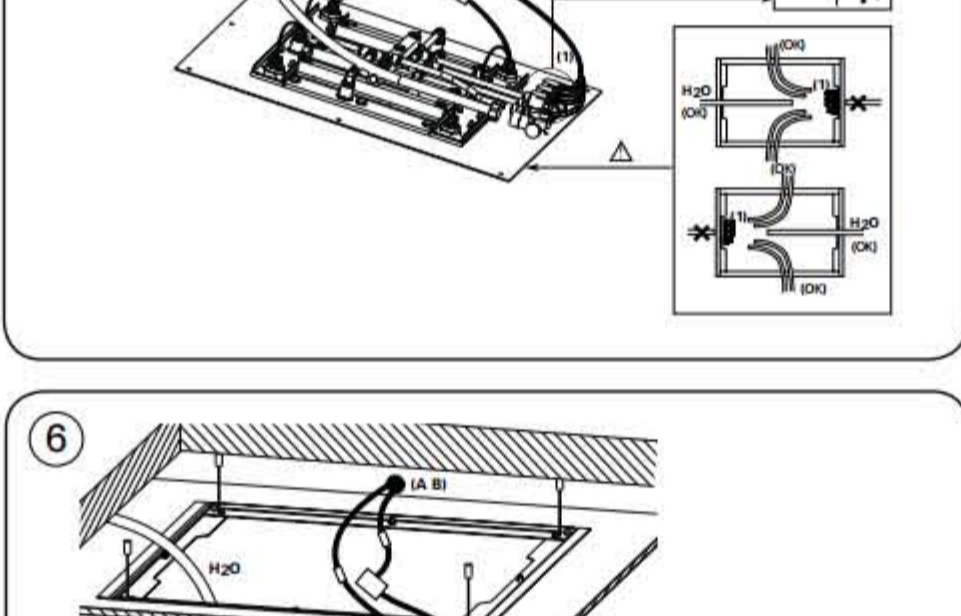

16" Nickel Brushed Rainfall Shower Head Ultrathin Square

16" Nickel Brushed

A: 0.91"
B: 8.66"

Note: In 5113700 (PC) model
Anmerkung: Für die Modelle 5113700 (PC)
Attention: pour les modèles 5113700 (PC)
Внимание: Для моделей 5113700 (PC)
Attenzione: Per i modelli 5113700 (PC)

This General diagram and installation instructions are not intended for any specific model, but is presented as a general guideline for Installations!