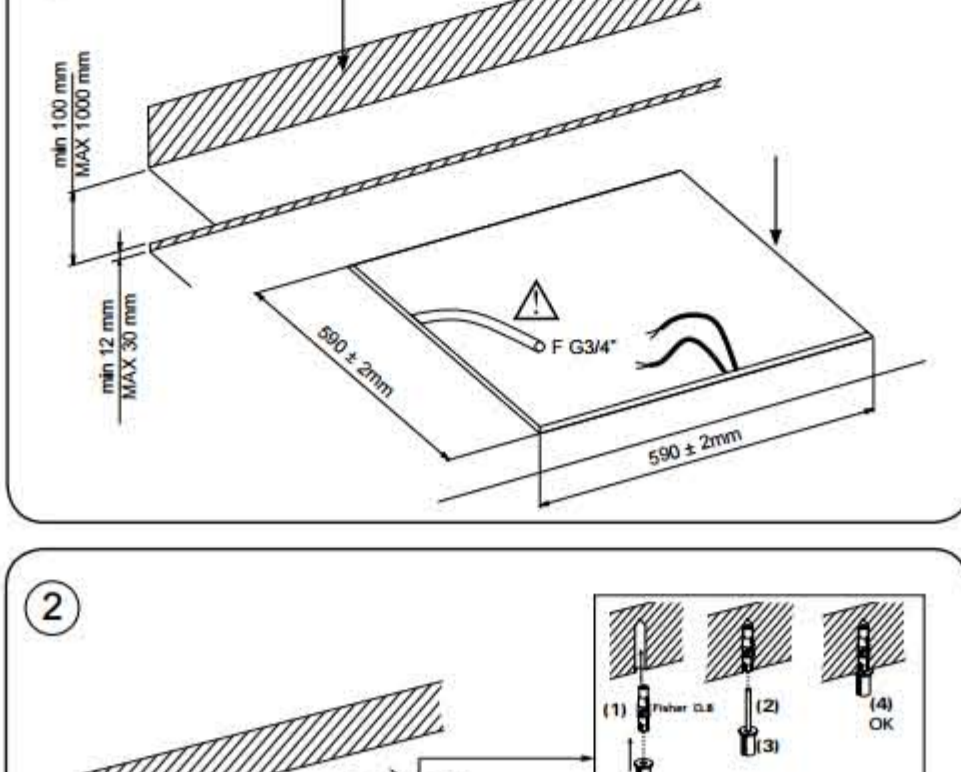

16" Nickel Brushed Rainfall Shower Head Ultrathin Square

16" Nickel Brushed

A: 0.91"
B: 8.66"

Note: In 5113700 (PC) model
Anmerkung: Für die Modelle 5113700 (PC)
Attention: pour les modèles 5113700 (PC)
Внимание: Для моделей 5113700 (PC)
Attenzione: Per i modelli 5113700 (PC)

This General diagram and installation instructions are not intended for any specific model, but is presented as a general guideline for Installations!