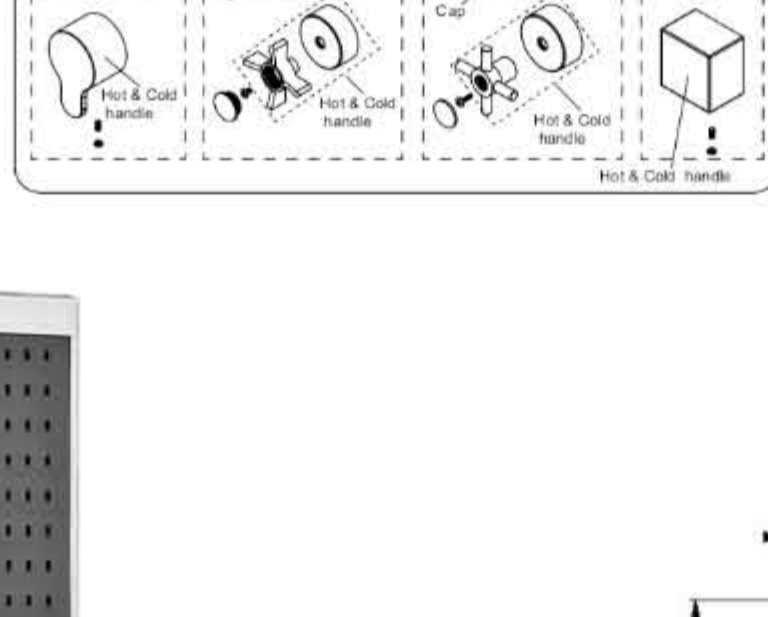

16" Nickel Brushed Rainfall Shower Head Ultrathin Square

16" Nickel Brushed

A: 0.91"
B: 8.66"

Note: In 5113700 (PC) model
Anmerkung: Für die Modelle 5113700 (PC)
Attention: pour les modèles 5113700 (PC)
Внимание: Для моделей 5113700 (PC)
Attenzione: Per i modelli 5113700 (PC)

This General diagram and installation instructions are not intended for any specific model, but is presented as a general guideline for Installations!