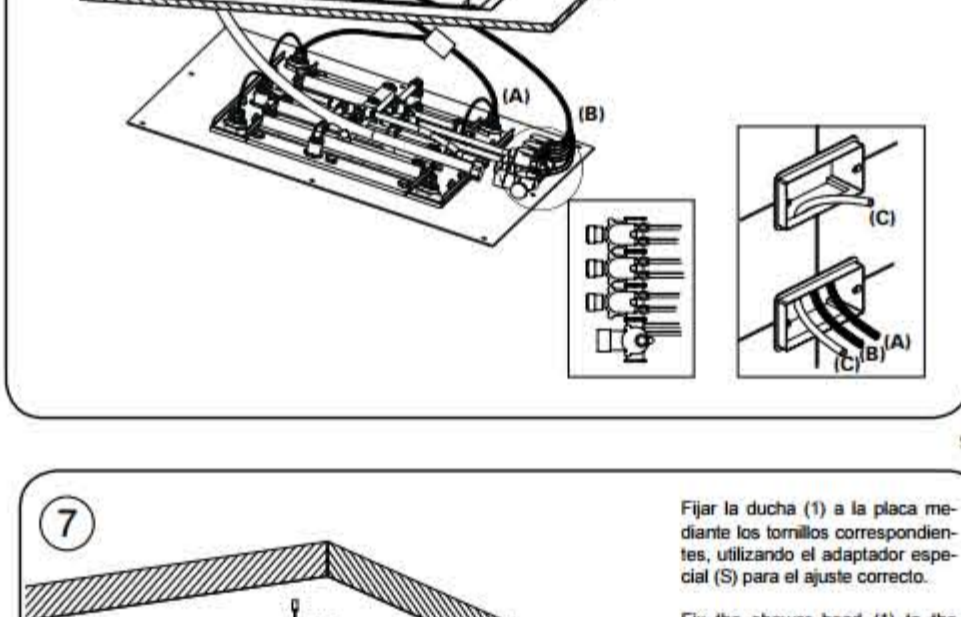

16" Nickel Brushed Rainfall Shower Head Ultrathin Square

16" Nickel Brushed

A: 0.91"
B: 8.66"

Note: In 5113700 (PC) model
Anmerkung: Für die Modelle 5113700 (PC)
Attention: pour les modèles 5113700 (PC)
Внимание: Для моделей 5113700 (PC)
Attenzione: Per i modelli 5113700 (PC)

This General diagram and installation instructions are not intended for any specific model, but is presented as a general guideline for Installations!