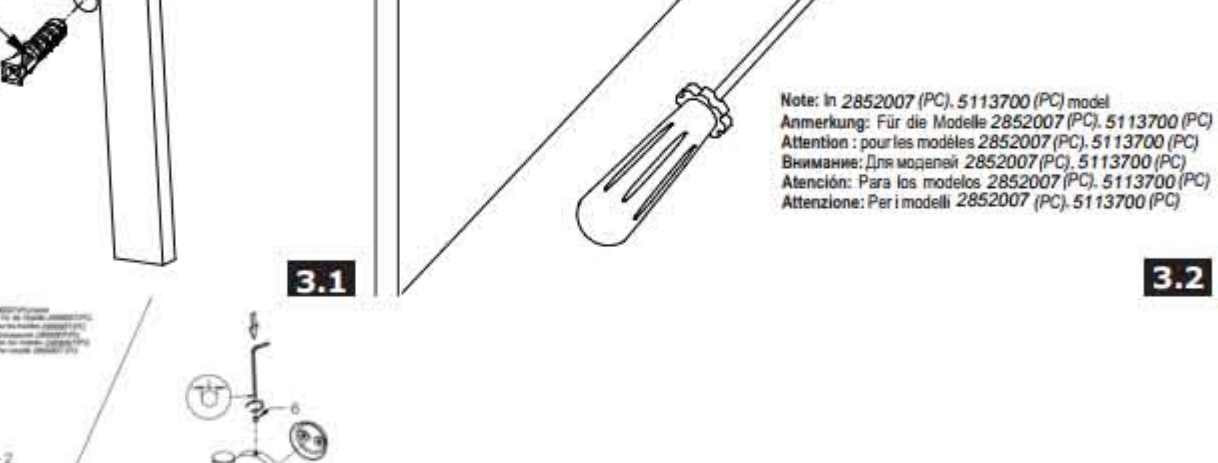

16" Nickel Brushed Rainfall Shower Head Ultrathin Square

16" Nickel Brushed

A: 0.91"
B: 8.66"

Note: In 5113700 (PC) model
Anmerkung: Für die Modelle 5113700 (PC)
Attention: pour les modèles 5113700 (PC)
Внимание: Для моделей 5113700 (PC)
Attenzione: Per i modelli 5113700 (PC)

This General diagram and installation instructions are not intended for any specific model, but is presented as a general guideline for Installations!