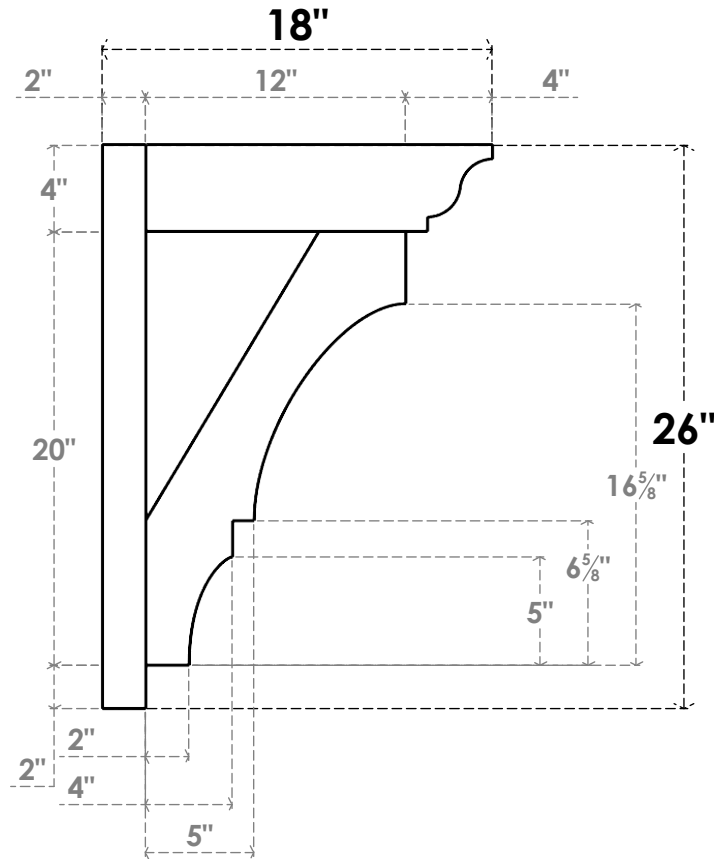

**ITEM NUMBER: OUTUROC040X060X18000X26000X040X020X040BOA04RCPR**

4"W TOP X 6"W BACK X 18"D X 26"H X 4"T TOP X 2"T BACK TIMBERTHANE ROUGH CEDAR BALBOA FAUX WOOD OPEN OUTLOOKER, TRADITIONAL TOP AND BLOCK BACK, 4"W CLOSED BRACE, PRIMED TAN

**SIDE PROFILE**

**FRONT PROFILE**

**ISOMETRIC**

GENERATED DATE : 07/05/2023

EKENA MILLWORK  
2300 WEST MAIN ST.  
CLARKSVILLE, TX 75426  
TOLL FREE: 866-607-0453  
WWW.EKENAMILLWORK.COM

**NOTES**

1. INSTALLATION TO BE COMPLETED IN ACCORDANCE WITH MANUFACTURER'S SPECIFICATIONS.
2. DRAWING MAY NOT BE TO SCALE
3. THIS DRAWING IS INTENDED FOR DESIGN AND PLANNING PURPOSES ONLY.
4. ALL INFORMATION CONTAINED HEREIN WAS CURRENT AT THE TIME OF DEVELOPMENT BUT MUST BE REVIEWED AND APPROVED BY THE PRODUCT MANUFACTURER TO BE CONSIDERED ACCURATE.
5. TIMBERTHANE ARCHITECTURAL PRODUCTS ARE MADE FROM HIGH DENSITY URETHANE AND COME FACTORY PRIMED