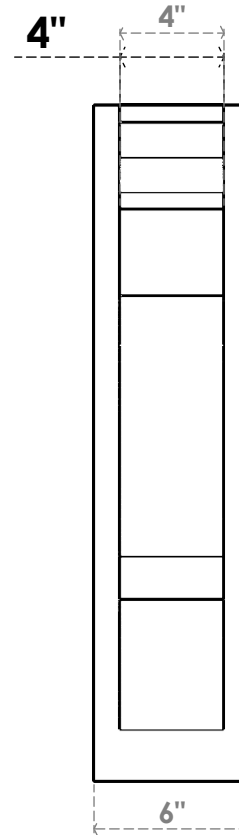

**ITEM NUMBER: OUTUROC040X060X18000X26000X040X020X040BOA04RCPR**

4"W TOP X 6"W BACK X 18"D X 26"H X 4"T TOP X 2"T BACK TIMBERTHANE ROUGH CEDAR BALBOA FAUX WOOD OPEN OUTLOOKER, TRADITIONAL TOP AND BLOCK BACK, 4"W CLOSED BRACE, PRIMED TAN

**SIDE PROFILE**

**FRONT PROFILE**

**ISOMETRIC**

GENERATED DATE : 07/05/2023

EKENA MILLWORK  
2300 WEST MAIN ST.  
CLARKSVILLE, TX 75426  
TOLL FREE: 866-607-0453  
WWW.EKENAMILLWORK.COM

**NOTES**

1. INSTALLATION TO BE COMPLETED IN ACCORDANCE WITH MANUFACTURER'S SPECIFICATIONS.
2. DRAWING MAY NOT BE TO SCALE
3. THIS DRAWING IS INTENDED FOR DESIGN AND PLANNING PURPOSES ONLY.
4. ALL INFORMATION CONTAINED HEREIN WAS CURRENT AT THE TIME OF DEVELOPMENT BUT MUST BE REVIEWED AND APPROVED BY THE PRODUCT MANUFACTURER TO BE CONSIDERED ACCURATE.
5. TIMBERTHANE ARCHITECTURAL PRODUCTS ARE MADE FROM HIGH DENSITY URETHANE AND COME FACTORY PRIMED