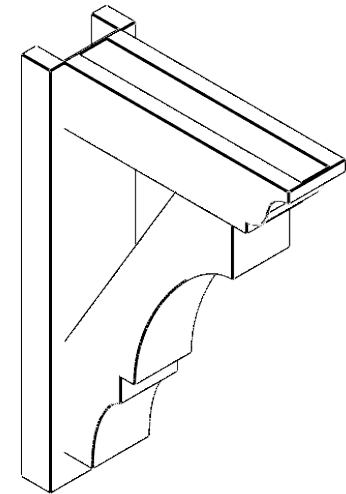

**ITEM NUMBER: OUTUROC040X060X18000X26000X040X020X040BOA04RCPR**

4"W TOP X 6"W BACK X 18"D X 26"H X 4"T TOP X 2"T BACK TIMBERTHANE ROUGH CEDAR BALBOA FAUX WOOD OPEN OUTLOOKER, TRADITIONAL TOP AND BLOCK BACK, 4"W CLOSED BRACE, PRIMED TAN

**SIDE PROFILE**

**FRONT PROFILE**

**ISOMETRIC**

GENERATED DATE : 07/05/2023

EKENA MILLWORK  
2300 WEST MAIN ST.  
CLARKSVILLE, TX 75426  
TOLL FREE: 866-607-0453  
WWW.EKENAMILLWORK.COM

**NOTES**

1. INSTALLATION TO BE COMPLETED IN ACCORDANCE WITH MANUFACTURER'S SPECIFICATIONS.
2. DRAWING MAY NOT BE TO SCALE
3. THIS DRAWING IS INTENDED FOR DESIGN AND PLANNING PURPOSES ONLY.
4. ALL INFORMATION CONTAINED HEREIN WAS CURRENT AT THE TIME OF DEVELOPMENT BUT MUST BE REVIEWED AND APPROVED BY THE PRODUCT MANUFACTURER TO BE CONSIDERED ACCURATE.
5. TIMBERTHANE ARCHITECTURAL PRODUCTS ARE MADE FROM HIGH DENSITY URETHANE AND COME FACTORY PRIMED