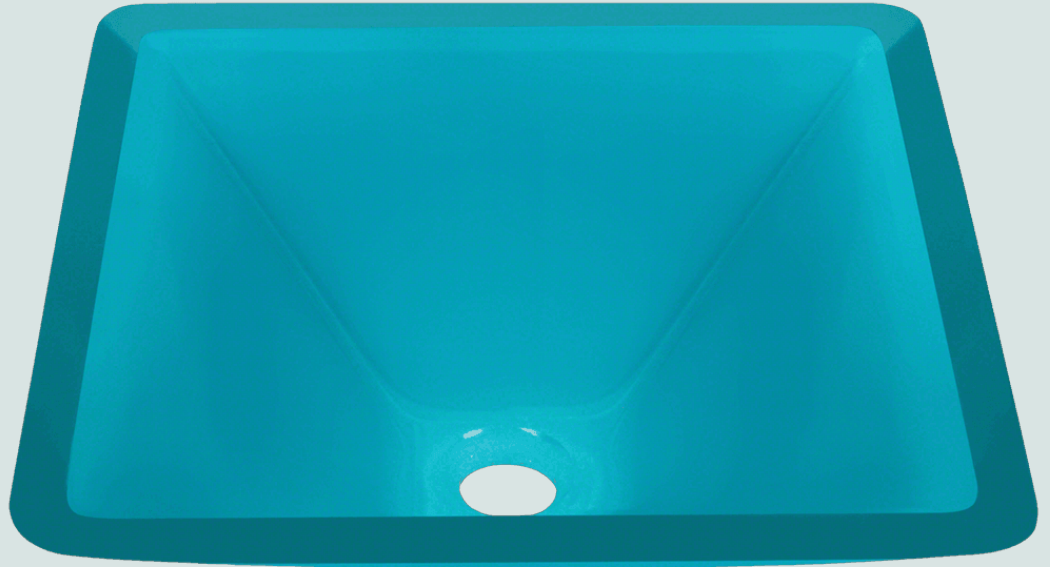

603-TURQUOISE Colored Vessel Sink

Glass

Our line of glass sinks will add elegant beauty to your bathroom. They are manufactured using fully tempered glass, which is stronger and can withstand higher temperatures than normal glass. The glass is nonporous and will not absorb odor or stains making it a very clean option. Our glass sinks are covered by a limited lifetime warranty.

16 1/2" x 16 1/2" x 6"
 Tempered Glass
 Limited Lifetime Warranty
 Turquoise-Colored Glass Throughout

Accessories

*Accessories not included

Available Colors

Features

Vessel Installation	18" Minimum Cabinet Size	3/4" Thick	Tempered Glass	Multiple Colors Available	Limited Lifetime Warranty
One Bowl					