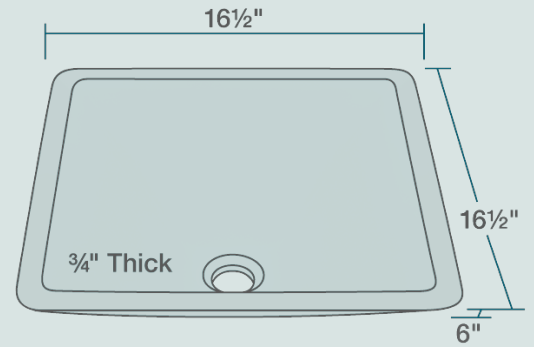

16 1/2" x 16 1/2" x 6"
 Tempered Glass
 Limited Lifetime Warranty
 Turquoise-Colored Glass Throughout

Accessories

*Accessories not included

Available Colors

Features

Vessel Installation	18" Minimum Cabinet Size	3/4" Thick	Tempered Glass	Multiple Colors Available	Limited Lifetime Warranty
One Bowl					