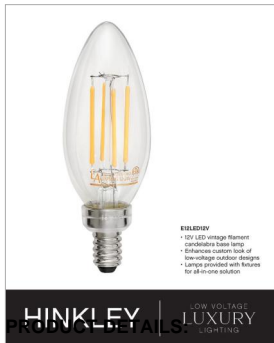

OPEN AIR™
collection

SAWYER

29206SQ-LV

MEDIUM SINGLE TIER 12V

The fresh; rustic design of the Sawyer collection will inject any outdoor living experience with the warm; cozy ambiance of an indoor setting. Constructed with Hinkley's own anti-corrosion coating; Sawyer ensures maximum resiliency and performance in the elements.

DETAILS	
FINISH:	Sequoia
MATERIAL:	Metal
GLASS:	Clear Seedy
SLOPE DEGREE:	90

DIMENSIONS	
WIDTH:	24"
HEIGHT:	23.3"
WEIGHT:	14lb

LIGHT SOURCE	
LIGHT SOURCE:	LED Lamp
LED NAME:	E12LED12V
WATTAGE:	6-3.50w Cand. LED *Included
VOLTAGE:	12v
COLOR TEMP:	2700
LUMENS:	2160
CRI:	80
INCANDESCENT EQUIVALENCY:	6 x 35w
DIMMABLE:	Yes - MLV On Transformer Primary
TRANSFORMER REQUIRED:	Yes

MOUNTING	
CANOPY:	5.25" Dia.
LEAD WIRE:	1 X 120"

SHIPPING	
CARTON LENGTH:	26.8
CARTON WIDTH:	6.5
CARTON HEIGHT:	26.8
CARTON WEIGHT:	17.8

- Offers low voltage semi-permanent solutions for unique areas such as pergolas when paired with low voltage Hinkley transformer
- Innovative Exterior 12-volt solution for all-in-one lamp, lighting and high design look. Transformer is required and sold separately.
- This chain or cable hung fixture may be installed on any sloped ceiling
- Images are for reference purpose only and may not be pictured with the specified LED filament bulb.
- Suitable for use in wet (outdoor direct rain or sprinkler) locations as defined by NEC and CEC. Meets United States UL Underwriters Laboratories & CSA Canadian Standards Association Product Safety Standards
- Variety of stylish fixtures customized with vintage filament lamps
- 12-volt LED vintage filament lamps included
- 2 year finish warranty