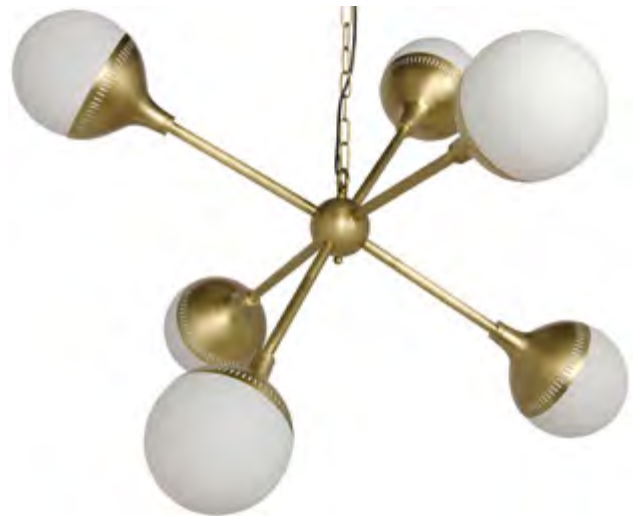

LAMP607MB

Zoe Sputnik Chandelier
45" X 45" X 31" H

Includes canopy, 6 ft of chain, 8 ft of cord.
Uses 6 bulbs (Type A - E26; 40W max).
Material: Metal & Glass
Finish: Antique Brass