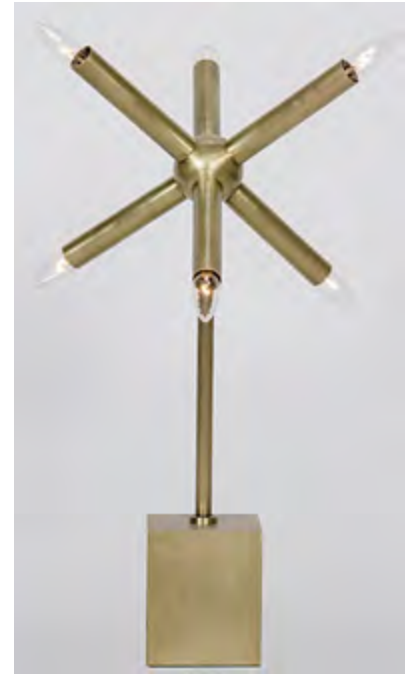

LAMP546MB
Match Table Lamp
14" X 14" X 29" H
Includes switch & 2-prong polarized plug.
Uses 1 bulb (Type A - E26; 40W max).
Material: Metal & Glass
Finish: Antique Brass

LAMP583MB
Piedmont Table Lamp
16" X 16" X 27.5" H
Includes switch & 2-prong polarized plug.
Uses 6 bulbs (Type B - E12; 25W max).
Material: Metal
Finish: Antique Brass