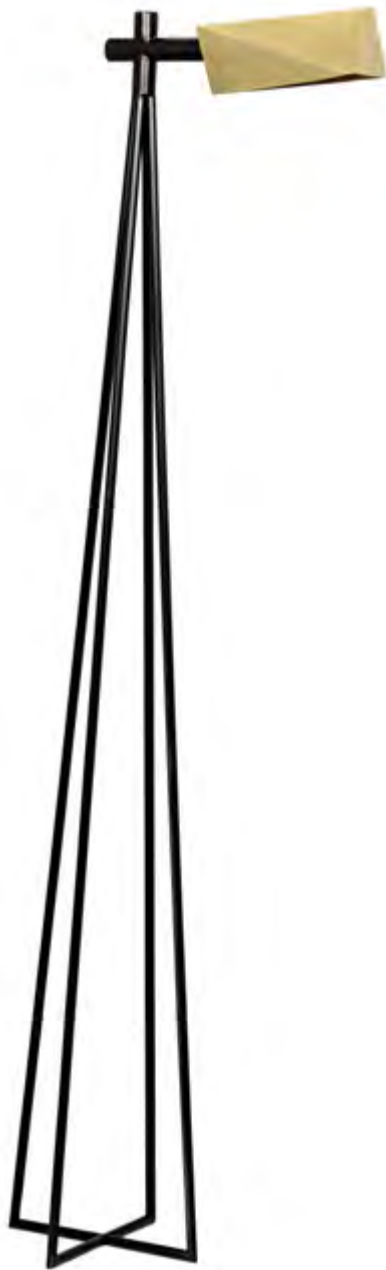

LAMP712MTBSH
Noble Table Lamp with Shade
18" X 18" X 30" H
Inline Rocker switch 2-prong polarized plug
Uses 1 bulb (Type A - E26; 40W max).
Material: Metal

LAMP622MTBSH
Wilton Table Lamp
13" X 13" X 25" H
Includes switch & 2-prong polarized plug.
Uses 1 bulb (Type A - E26; 60W max).
Material: Metal