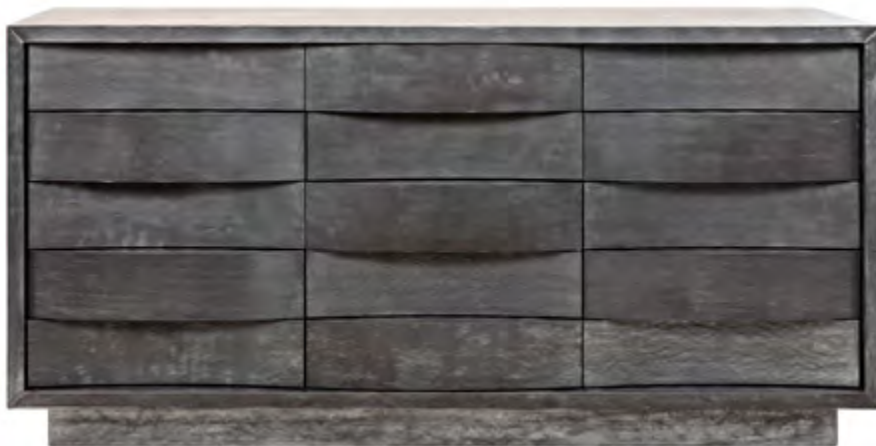

AF-44
Bart Chest
36" X 20" X 30.5" H
Material: Mindi

GDRE208ZN
Come As You Are, 4 Drawer
36" X 20" X 34" H
Material: Zinc & Wood