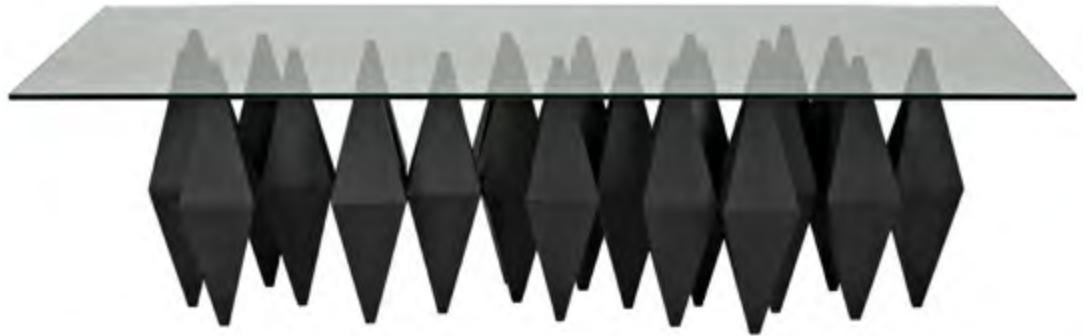

AE-28CHB
Reuleaux Coffee Table, Small
21" X 20.5" X 17" H
Material: Sungkai
Finish: Charcoal Black

AE-29CHB
Reuleaux Coffee Table, Large
29.5" X 29" X 20" H
Material: Sungkai
Finish: Charcoal Black

GTAB1059MTB
Achille Coffee Table
37" X 37" X 17" H
Material: Metal & Glass
Finish: Black

GTAB356MTB
Baxter Table
27.5" X 30" X 20" H
Material: Metal

GTAB1049MTB
Trypo Coffee Table
68" X 42" X 17.5" H
Material: Metal, Glass, Marble
Finish: Black

GTAB1052MTB
Bast Metal Coffee Table with Glass Top
66" X 34" X 18" H
Material: Metal & Glass