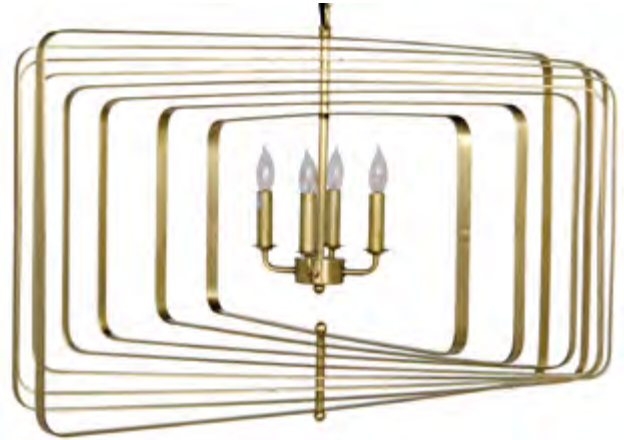

Uses 10 bulbs (Type B - E12; 25W max).

Material: Metal

Finish: Antique Brass

LAMP717MB
Ciro Chandelier
35" X 35" X 27" H

Includes canopy, 6 ft of chain, 8 ft of cord.
Uses 6 bulbs (Type A - E26; 25W max).
Material: Metal
Finish: Antique Brass

LAMP608MB-L

Dimacema Chandelier, Large
35.5" X 27" X 22" H

Includes canopy, 6 ft of chain, 8 ft of cord.
Uses 4 bulbs (Type B - E12; 40W max).
Material: Metal
Finish: Antique Brass

LAMP647MB
Loleil Chandelier
36" X 36" X 29" H