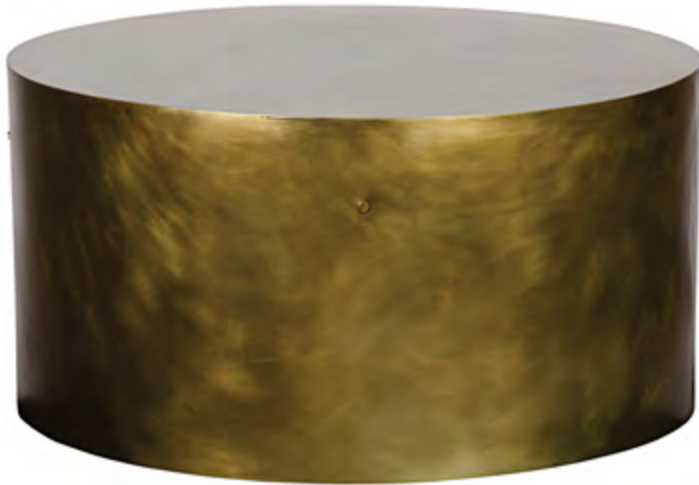

COCKTAIL TABLES

GTAB876WAW
Segment Coffee Table
36" X 27" X 18" H
Material: Walnut
Finish: Washed Walnut

GTAB138SW
Graff Coffee Table
64" X 37.5" X 18.5" H
Material: Mahogany
Finish: Solid White

GTAB1018ASV
Che Cocktail Table
32" X 22" X 18.5" H
Material: Metal & Stone
Finish: Antique Silver

GTAB1008ASV
Lenox Coffee Table
36" X 36" X 18" H
Material: Metal & Stone
Finish: Antique Silver

GTAB1057
Sarum Coffee Table
54" X 28" X 18" H
Material: Silver Leaf & Wood

GTAB121WH
Sutton Coffee Table
60" X 34" X 18" H
Material: Mahogany
Finish: White Wash

GTAB1018MB
 Che Cocktail Table
 32" X 22" X 18.5" H
 Material: Metal & Stone
 Finish: Antique Brass

GTAB1000MB
 Lorene Coffee Table
 36" X 36" X 18" H
 Material: Metal
 Finish: Antique Brass

GTAB1008MB
 Lenox Coffee Table
 36" X 36" X 18" H
 Material: Metal & Stone
 Finish: Antique Brass

GTAB1033MB
 Tytus Coffee Table
 36" X 36" X 17.5" H
 Material: Metal
 Finish: Antique Brass

GTAB196MB
 Cylinder Round Coffee Table
 36" X 36" X 18.5" H
 Material: Metal & Quartz
 Finish: Antique Brass

GTAB186MB
 Dixon Coffee Table
 40" X 40" X 18.5" H
 Material: Metal
 Finish: Antique Brass