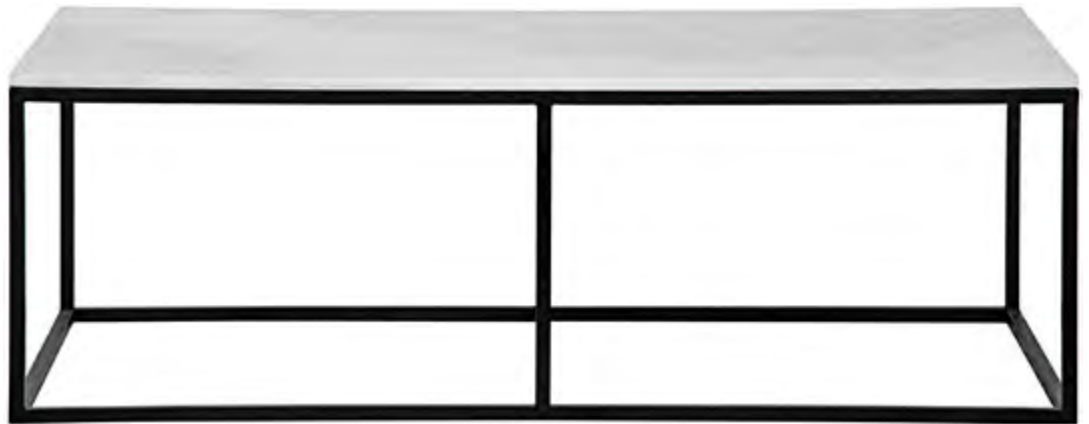

GTAB1002MTB
Lois Coffee Table
56" X 30" X 18.5" H
Material: Metal & Quartz