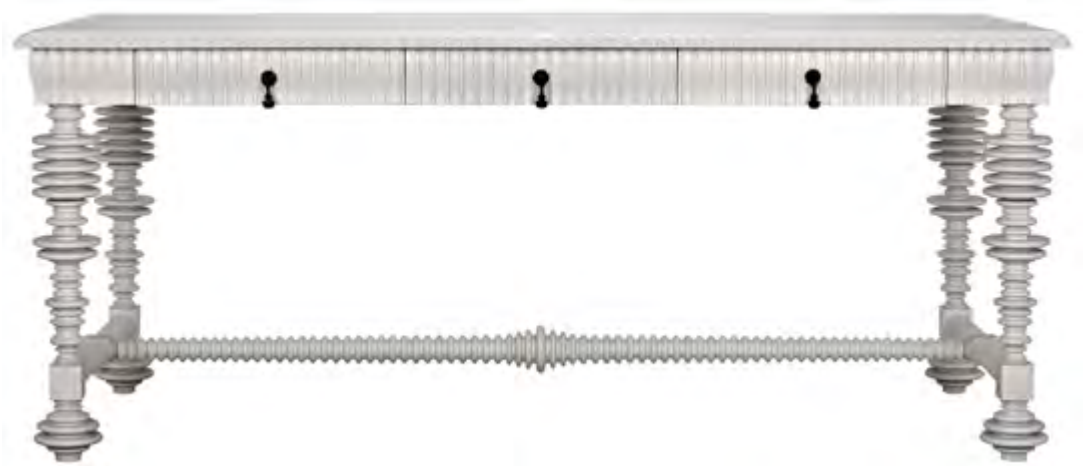

AE-30CHB
Victor Dining Table
39" X 39" X 29.5" H
Material: Sungkai Wood
Finish: Charcoal Black