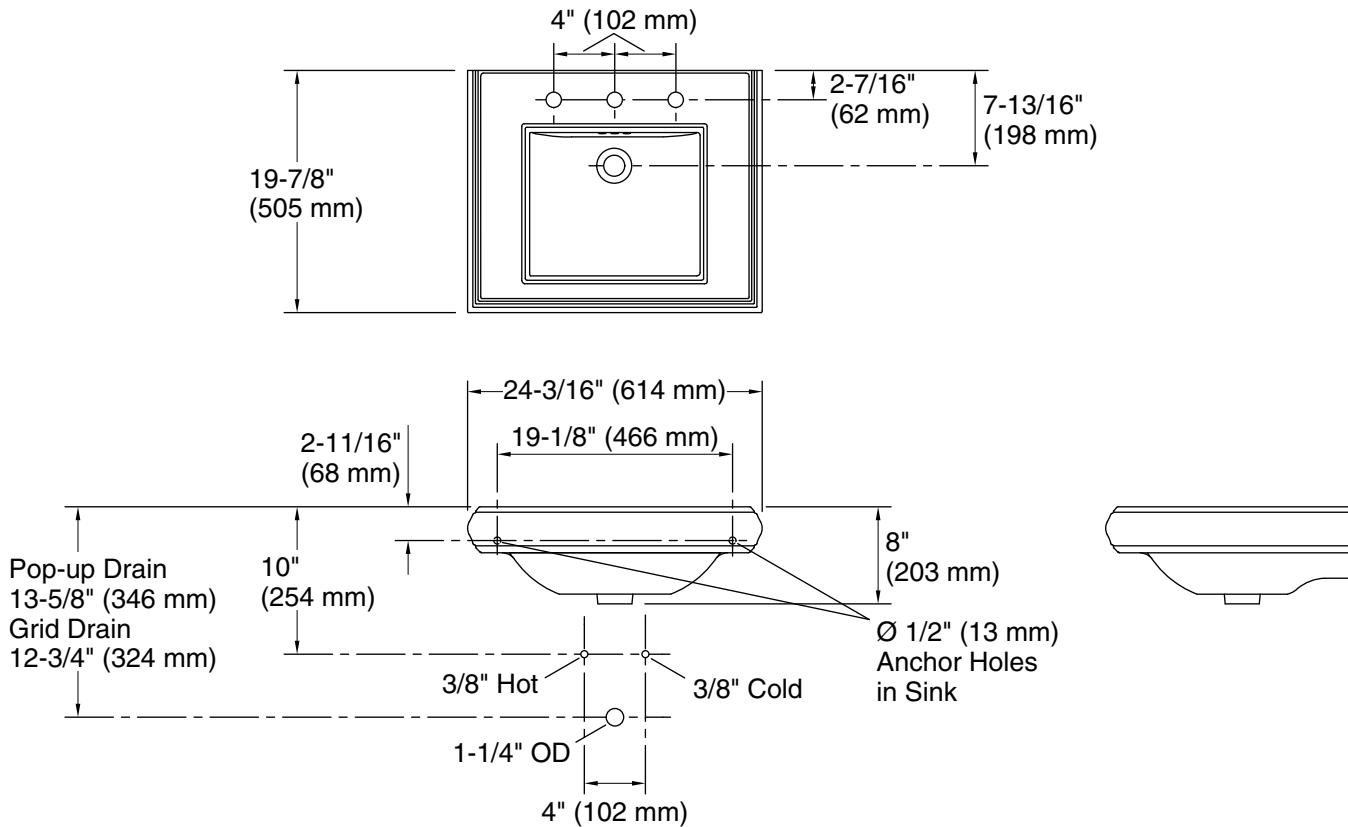

### Features

- 8" (203 mm) centerset faucet holes.
- Refined rectangular basin.
- Overflow drain.
- Combines with the K-2267 pedestal to create the K-2238-8 Memoirs pedestal sink.
- Combines with the K-30009 Memoirs console table legs to create a complete console table solution.
- Coordinates with other products in the Memoirs collection.

### Technical Information

All product dimensions are nominal.

- Bowl configuration: Single
- Installation: Pedestal, Console table
- Bowl area: Length: 15" (381 mm)  
 Width: 13" (330 mm)  
 With overflow: Yes  
 Water depth: 4-1/2" (114 mm)
- With overflow: Yes
- Number of deck holes: 3
- Faucet hole spacing: 8" (203 mm)
- Faucet hole(s): 1-3/8" (35 mm)
- Drain hole: 1-3/4" (44 mm)