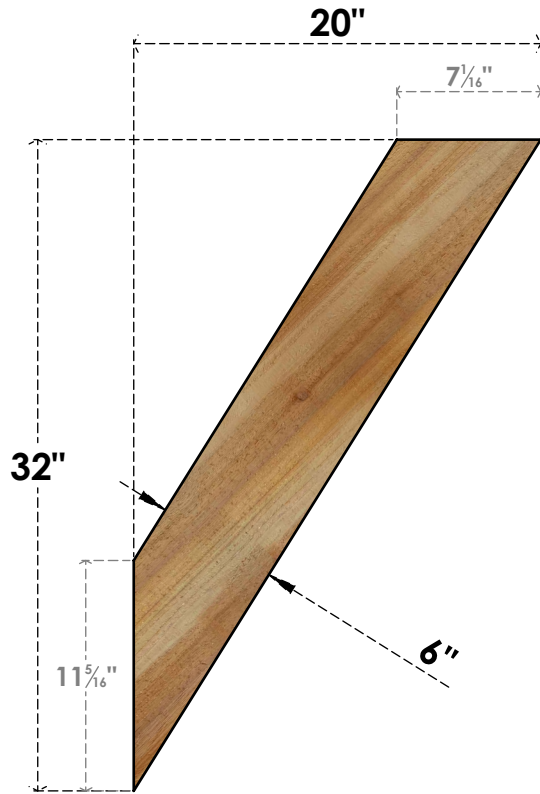

BRC06X20X32TRA00RWR

6"W X 20"D X 32"H TRADITIONAL ROUGH SAWN BRACE, WESTERN RED CEDAR

SIDE

FRONT

EKENA MILLWORK
 2300 WEST MAIN ST.
 CLARKSVILLE, TX 75426
 TOLL FREE: 866-607-0453
 WWW.EKENAMILLWORK.COM

NOTES