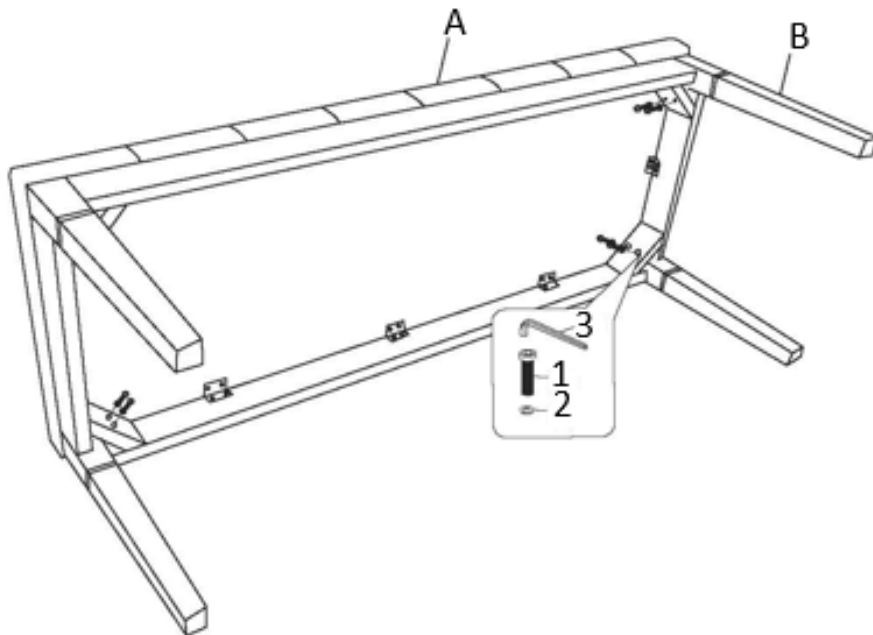

STEP 1

Attach Legs (B) to Seat (A) with Allen Key Screws (1) and Washers (2).
Use Allen Key (3) to tighten.