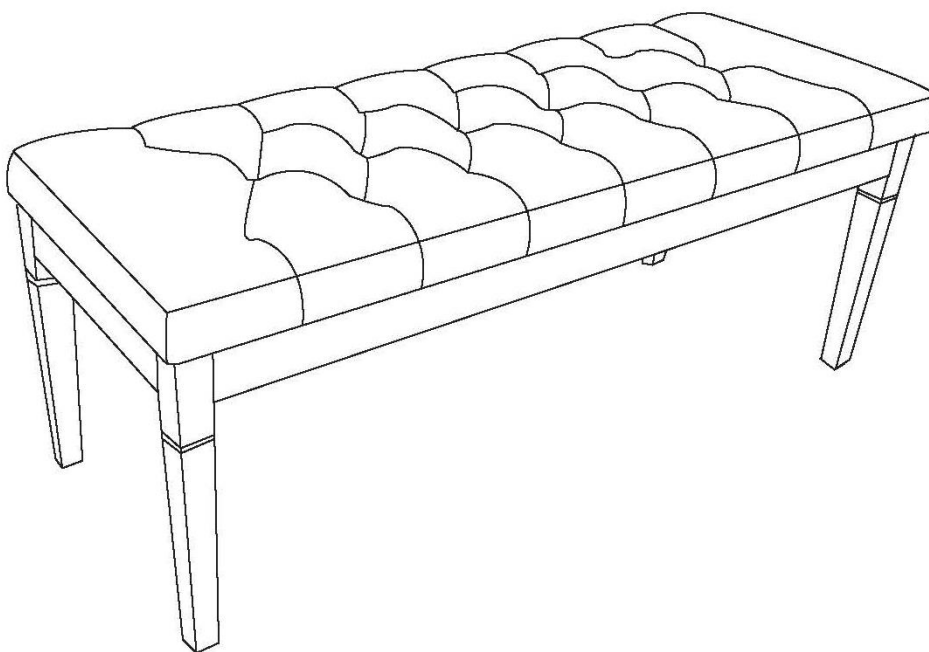

STEP 1

Attach Legs (B) to Seat (A) with Allen Key Screws (1) and Washers (2).
Use Allen Key (3) to tighten.

ASSEMBLY

MODEL # AXCOT-250-DBR

STEP 2

Turn Ottoman right side up.

WARRANTY

Thank you for purchasing a **Simpli Home – Wyndenhall – Brooklyn + Max** product. These products have been made to demanding, high-quality standards and are guaranteed for domestic use against manufacturing faults for a period of 12 months from the date of purchase. This warranty does not affect your statutory rights.