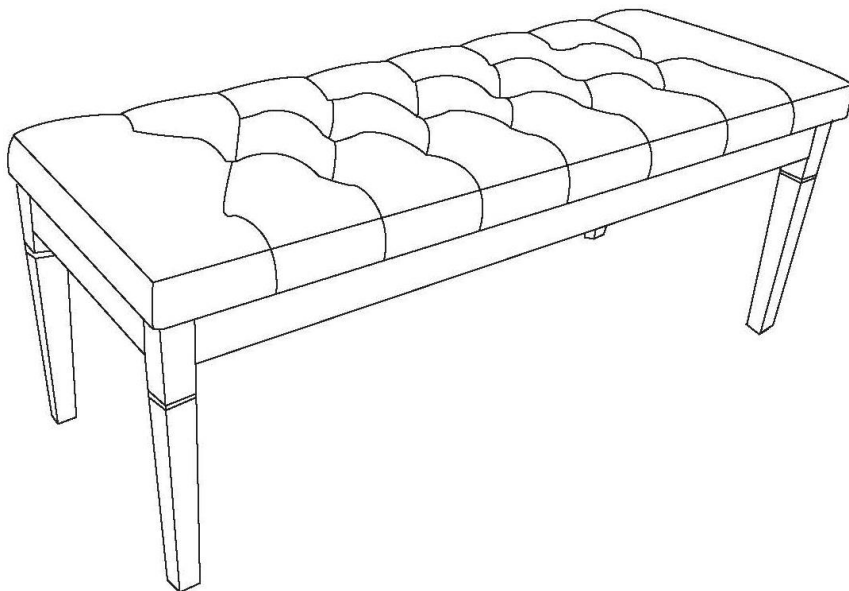

SIMPLIHOME
LIFE BY DESIGN

Wynden+Hall
HOME DECOR
brooklyn + max™

WAVERLY / HOPEWELL / MIDLAND

TUFTED OTTOMAN BENCH

MODEL # AXCOT-250-DBR

SIMPLIHOME[®]
— LIFE BY DESIGN —

Wynden+Hall[™]
HOME DECOR
brooklyn + max[™]