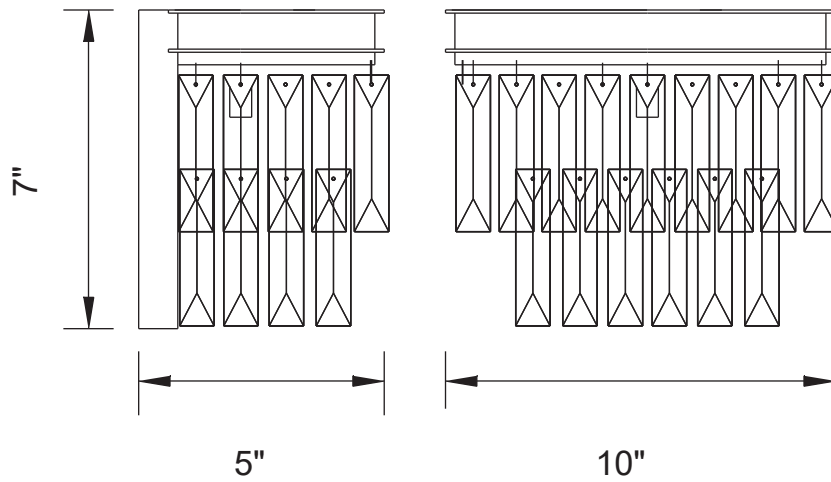

PROJECT: \_\_\_\_\_  
 FIXTURE TYPE: \_\_\_\_\_  
 LOCATION: \_\_\_\_\_  
 CONTACT/PHONE: \_\_\_\_\_

Item	9969W10-4-601
Collection	WEISS
Finish	Chrome
Glass	-----
Crystal	Clear
Input	120V AC,60HZ,AC

Shade	-----
Length/Dia.	10"
Width/Ext.	5"
Height	7"
Maximum	-----
Lumens	-----

Light Source	G9
Bulb Info.	4x40W
Included	-----
Dimmable	Yes
Color	-----
Weight	