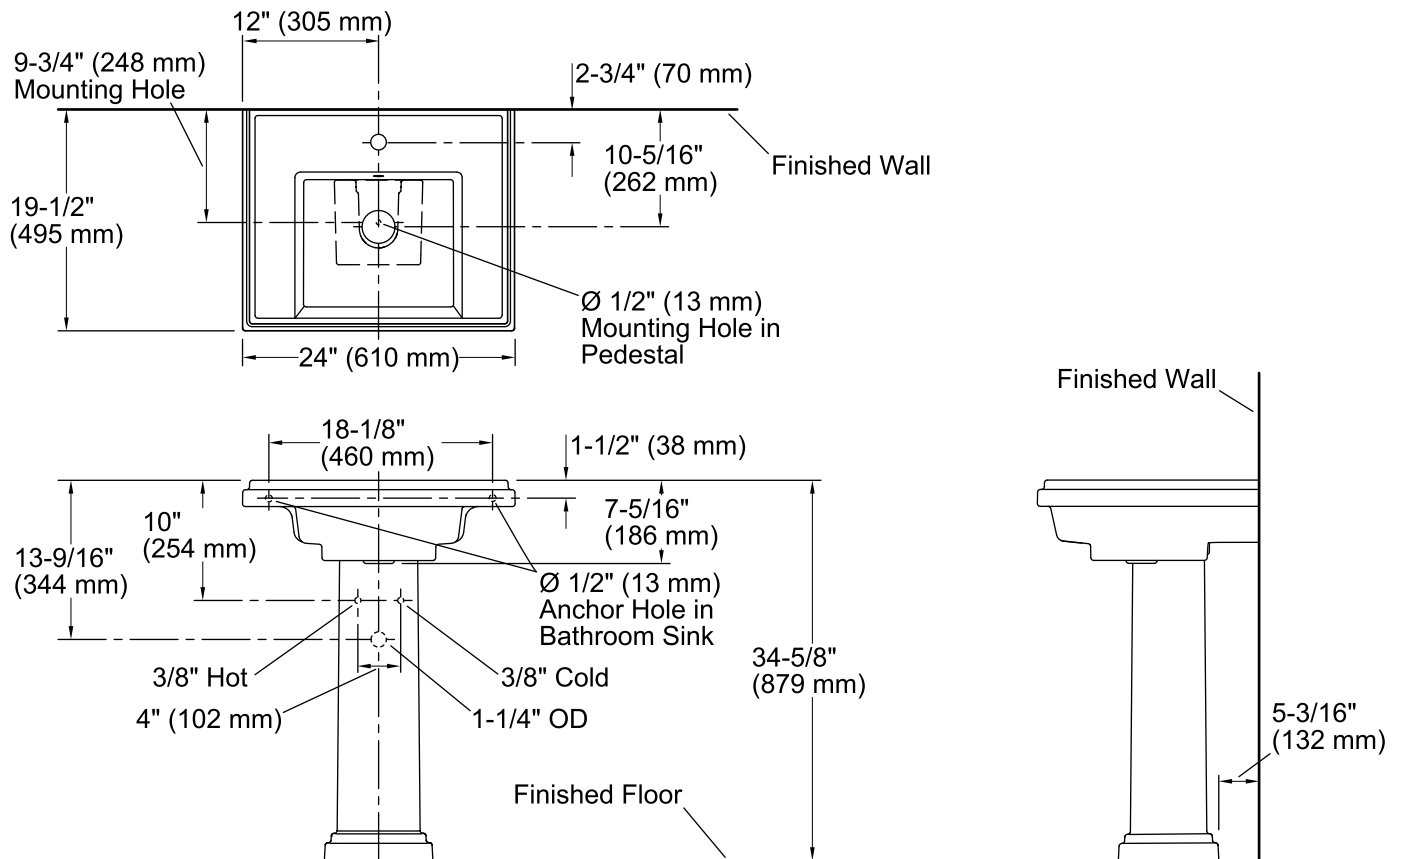

### Features

- Single faucet hole.
- Square basin.
- Overflow drain.
- Combination consists of the K-2757-1 basin and the K-2767 pedestal.
- Coordinates with other products in the Tresham collection.

### Included Components

Product consists of:

K-2757-1 Pedestal Bathroom Sink Basin  
K-2767 Pedestal

Additional Components:

Pedestal accessory pack  
rubber pads

### Technical Information

All product dimensions are nominal.

Bowl configuration:	Single
Installation:	Pedestal
Bowl area (Only):	Length: 14-1/4" (362 mm) Width: 12-1/2" (318 mm) Water depth: 3-1/4" (83 mm)
Number of deck holes:	1
Faucet hole(s):	1-3/8" (35 mm)
Drain hole:	1-3/4" (44 mm)