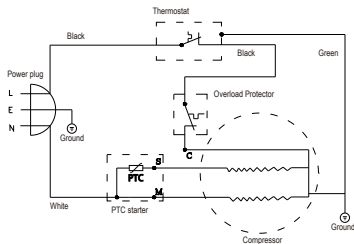

140*65mm

FREE-STANDING INSTALLATION ONLY

 Energy Verified
Rendement
Énergétique Vérifié

LISTED
HOUSEHOLD
FREEZER
26JG

Made in China

ConServ

HOUSEHOLD FREEZER

Model:	FR300SL
Capacity:	3.0 Cu. Ft.
Voltage:	115V~ 60Hz
Current:	1.1A
High side pressure:	250psig
Low side pressure:	88psig
Refrigerant:	R600a,1.07Oz
Dimensions:	20 ³ / ₁₀ "(W) x 22 ¹ / ₅ "(D) x 32 ¹ / ₁₀ "(H)
Net weight:	54.0 lbs
Serial No.:	XXXXXXXXXX