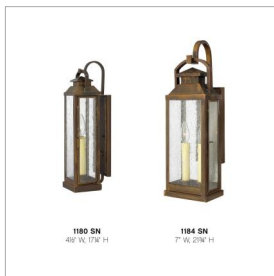

REVERE

1184SN

MEDIUM WALL MOUNT LANTERN

Revere is a traditional coach lantern in solid brass with clear seedy glass panels. The glass faux candle sleeves and classic candelabra lamping complete the authentic appearance.

DETAILS	
FINISH:	Sienna
MATERIAL:	Solid Brass
GLASS:	Clear Seedy

DIMENSIONS	
WIDTH:	7"
HEIGHT:	21.8"
DEPTH:	7
WEIGHT:	8.5lb
BACK PLATE:	4.5"W X 11"H
EXTENSION:	7.3"
TOP TO OUTLET:	12.25"

LIGHT SOURCE	
LIGHT SOURCE:	Socket
WATTAGE:	2-60w Cand.
VOLTAGE:	120v

SHIPPING	
CARTON LENGTH:	24.8
CARTON WIDTH:	10
CARTON HEIGHT:	11.5
CARTON WEIGHT:	10

PRODUCT DETAILS:

- Suitable for use in wet (outdoor direct rain or sprinkler) locations as defined by NEC and CEC. Meets United States UL Underwriters Laboratories & CSA Canadian Standards Association Product Safety Standards
- 2 year finish warranty
- The Heritage Collection encompasses premium outdoor fixtures that pay tribute to the nostalgia of America's past while reinforcing Hinkley's philosophy of timeless, quality design.
- Classic lines and heritage details complement traditional architecture
- Rich dark brass finish