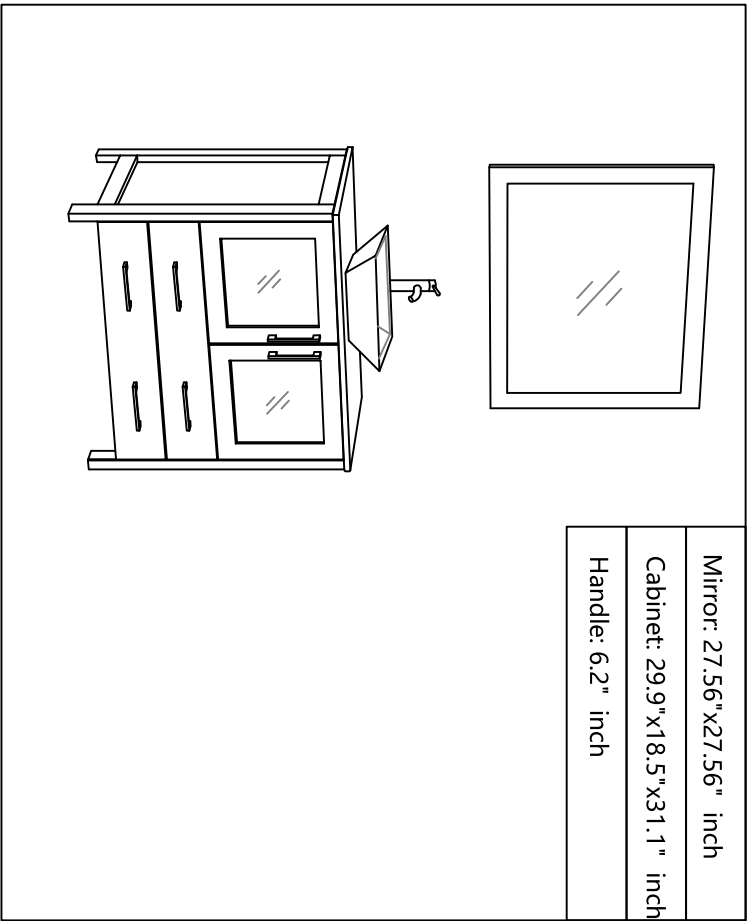

Bathroom Cabinet

Unit

inch

Model

VA3130

Mirror: 27.56" x 27.56" inch

Cabinet: 29.9" x 18.5" x 31.1" inch

Handle: 6.2" inch

(BACK)