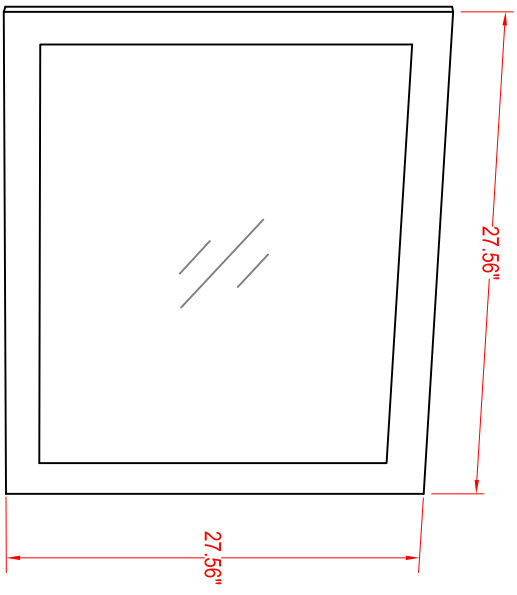

Bathroom Cabinet

Unit

inch

Model

VA3130

Mirror: 27.56" x 27.56" inch

Cabinet: 29.9" x 18.5" x 31.1" inch

Handle: 6.2" inch

(BACK)