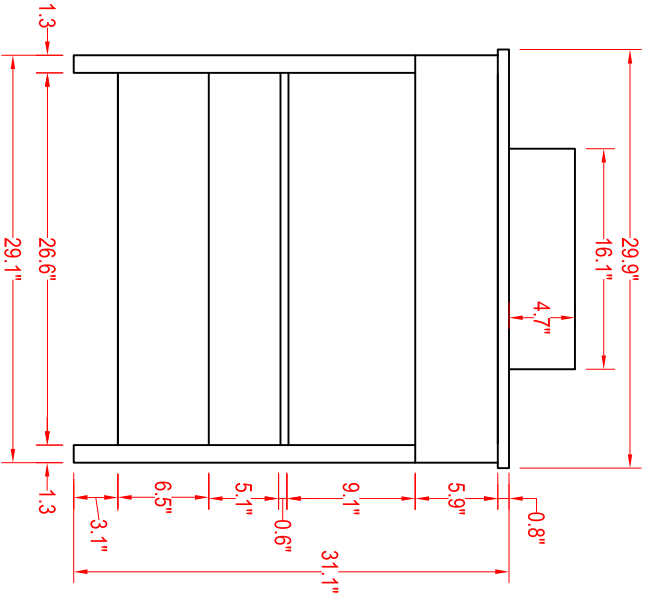

Bathroom Cabinet

Unit

inch

Model

VA3130

Mirror: 27.56" x 27.56" inch

Cabinet: 29.9" x 18.5" x 31.1" inch

Handle: 6.2" inch