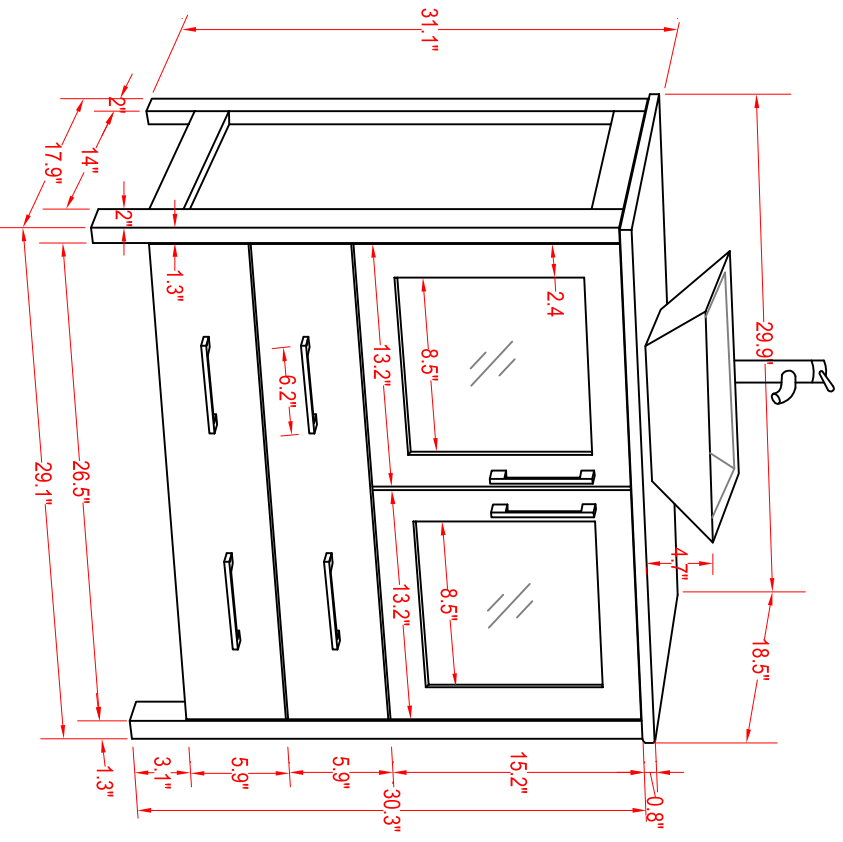

Bathroom Cabinet

Unit

inch

Model

VA3130

Mirror: 27.56" x 27.56" inch

Cabinet: 29.9" x 18.5" x 31.1" inch

Handle: 6.2" inch