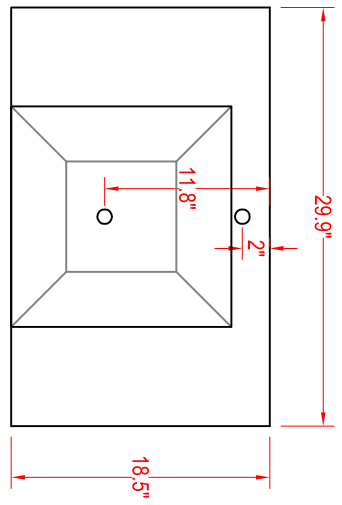

Bathroom Cabinet

Unit

inch

Model

VA3130

Mirror: 27.56" x 27.56" inch

Cabinet: 29.9" x 18.5" x 31.1" inch

Handle: 6.2" inch