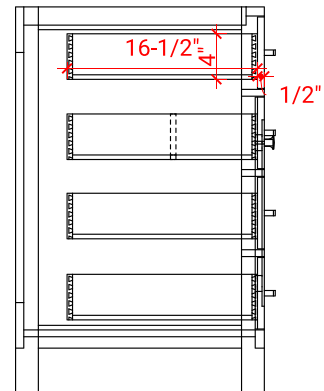

BRISTOL 54" SINGLE SINK BASE CABINET

ARIEL

H054S

BASE CABINET DIMENSIONS

54" W x 21.5" D x 33.5" H

FEATURES

- Solid wood frame with engineered wood panels
- Dovetail drawers and joints
- Soft closing doors & drawers

HARDWARE FINISHES

Brushed Nickel Satin Brass Matte Black Polished Chrome

AVAILABLE COLORS

White Grey

FRONT VIEW

SIDE VIEW

PLAN VIEW

55" SINGLE RECTANGLE SINK COUNTERTOP WITH 0.75 IN. THICKNESS

ARIEL

OVERALL DIMENSIONS

55" W x 22" D x 0.75" H

COUNTERTOP OPTIONS

Carrara Marble
CW2-055S-REC-CT

FEATURES

- Solid countertop with mitered edges & seams
- Undermount white rectangular sink
- Pre-drilled for 8" widespread faucet

INCLUDED

- Countertop
- Matching Backsplash
- Rectangle Sink

COUNTERTOP PLAN VIEW

EDGE SIDE VIEW

THREE DIMENSIONAL COUNTERTOP VIEW