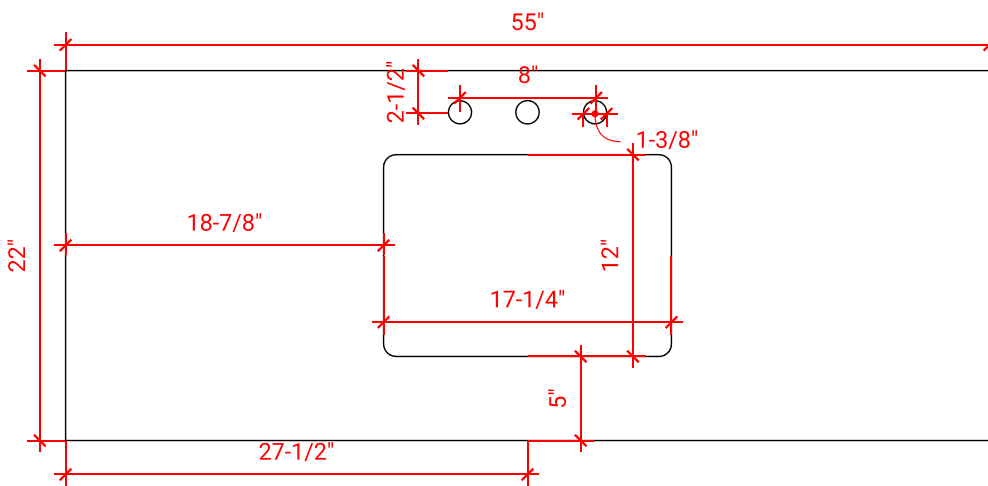

BRISTOL 54" SINGLE SINK BASE CABINET

ARIEL

H054S

BASE CABINET DIMENSIONS

54" W x 21.5" D x 33.5" H

FEATURES

- Solid wood frame with engineered wood panels
- Dovetail drawers and joints
- Soft closing doors & drawers

ARIEL

OVERALL DIMENSIONS

55" W x 22" D x 0.75" H

COUNTERTOP OPTIONS

Carrara Marble
CW2-055S-REC-CT

FEATURES

- Solid countertop with mitered edges & seams
- Undermount white rectangular sink
- Pre-drilled for 8" widespread faucet

INCLUDED

- Countertop
- Matching Backsplash
- Rectangle Sink

COUNTERTOP PLAN VIEW

EDGE SIDE VIEW

THREE DIMENSIONAL COUNTERTOP VIEW