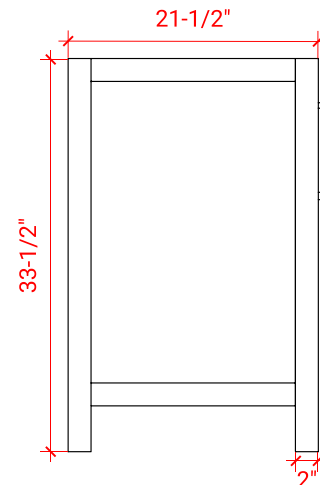

BRISTOL 54" SINGLE SINK BASE CABINET

ARIEL

H054S

BASE CABINET DIMENSIONS

54" W x 21.5" D x 33.5" H

FEATURES

- Solid wood frame with engineered wood panels
- Dovetail drawers and joints
- Soft closing doors & drawers

HARDWARE FINISHES

Brushed Nickel Satin Brass Matte Black Polished Chrome

AVAILABLE COLORS

White Grey

FRONT VIEW

SIDE VIEW

PLAN VIEW

55" SINGLE RECTANGLE SINK COUNTERTOP WITH 0.75 IN. THICKNESS

ARIEL

OVERALL DIMENSIONS

55" W x 22" D x 0.75" H

COUNTERTOP OPTIONS

Carrara Marble
CW2-055S-REC-CT

FEATURES

- Solid countertop with mitered edges & seams
- Undermount white rectangular sink
- Pre-drilled for 8" widespread faucet

INCLUDED

- Countertop
- Matching Backsplash
- Rectangle Sink

COUNTERTOP PLAN VIEW

EDGE SIDE VIEW

THREE DIMENSIONAL COUNTERTOP VIEW