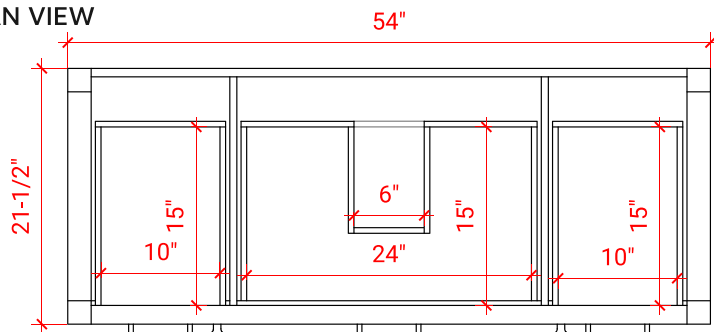

BRISTOL 54" SINGLE SINK BASE CABINET

ARIEL

H054S

BASE CABINET DIMENSIONS

54" W x 21.5" D x 33.5" H

FEATURES

- Solid wood frame with engineered wood panels
- Dovetail drawers and joints
- Soft closing doors & drawers

HARDWARE FINISHES

Brushed Nickel Satin Brass Matte Black Polished Chrome

AVAILABLE COLORS

White Grey

FRONT VIEW

SIDE VIEW

PLAN VIEW

55" SINGLE RECTANGLE SINK COUNTERTOP WITH 0.75 IN. THICKNESS

ARIEL

OVERALL DIMENSIONS

55" W x 22" D x 0.75" H

COUNTERTOP OPTIONS

Carrara Marble
CW2-055S-REC-CT

FEATURES

- Solid countertop with mitered edges & seams
- Undermount white rectangular sink
- Pre-drilled for 8" widespread faucet

INCLUDED

- Countertop
- Matching Backsplash
- Rectangle Sink

COUNTERTOP PLAN VIEW

EDGE SIDE VIEW

THREE DIMENSIONAL COUNTERTOP VIEW