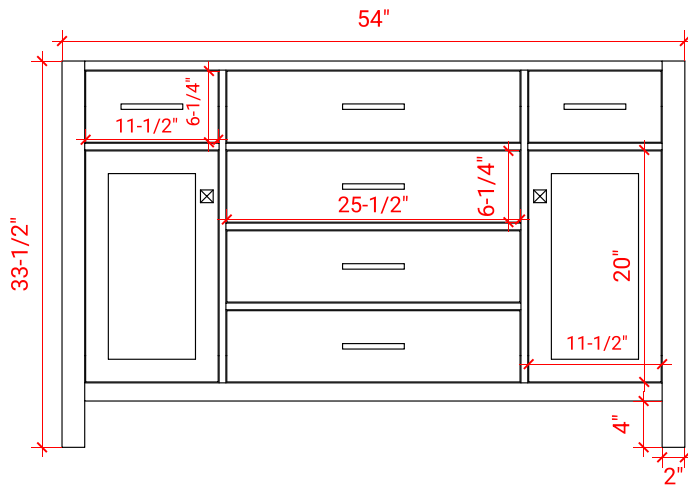

BRISTOL 54" SINGLE SINK BASE CABINET

ARIEL

H054S

BASE CABINET DIMENSIONS

54" W x 21.5" D x 33.5" H

FEATURES

- Solid wood frame with engineered wood panels
- Dovetail drawers and joints
- Soft closing doors & drawers

HARDWARE FINISHES

Brushed Nickel Satin Brass Matte Black Polished Chrome

AVAILABLE COLORS

White Grey

FRONT VIEW

SIDE VIEW

PLAN VIEW

55" SINGLE RECTANGLE SINK COUNTERTOP WITH 0.75 IN. THICKNESS

ARIEL

OVERALL DIMENSIONS

55" W x 22" D x 0.75" H

COUNTERTOP OPTIONS

Carrara Marble
CW2-055S-REC-CT

FEATURES

- Solid countertop with mitered edges & seams
- Undermount white rectangular sink
- Pre-drilled for 8" widespread faucet

INCLUDED

- Countertop
- Matching Backsplash
- Rectangle Sink

COUNTERTOP PLAN VIEW

EDGE SIDE VIEW

THREE DIMENSIONAL COUNTERTOP VIEW